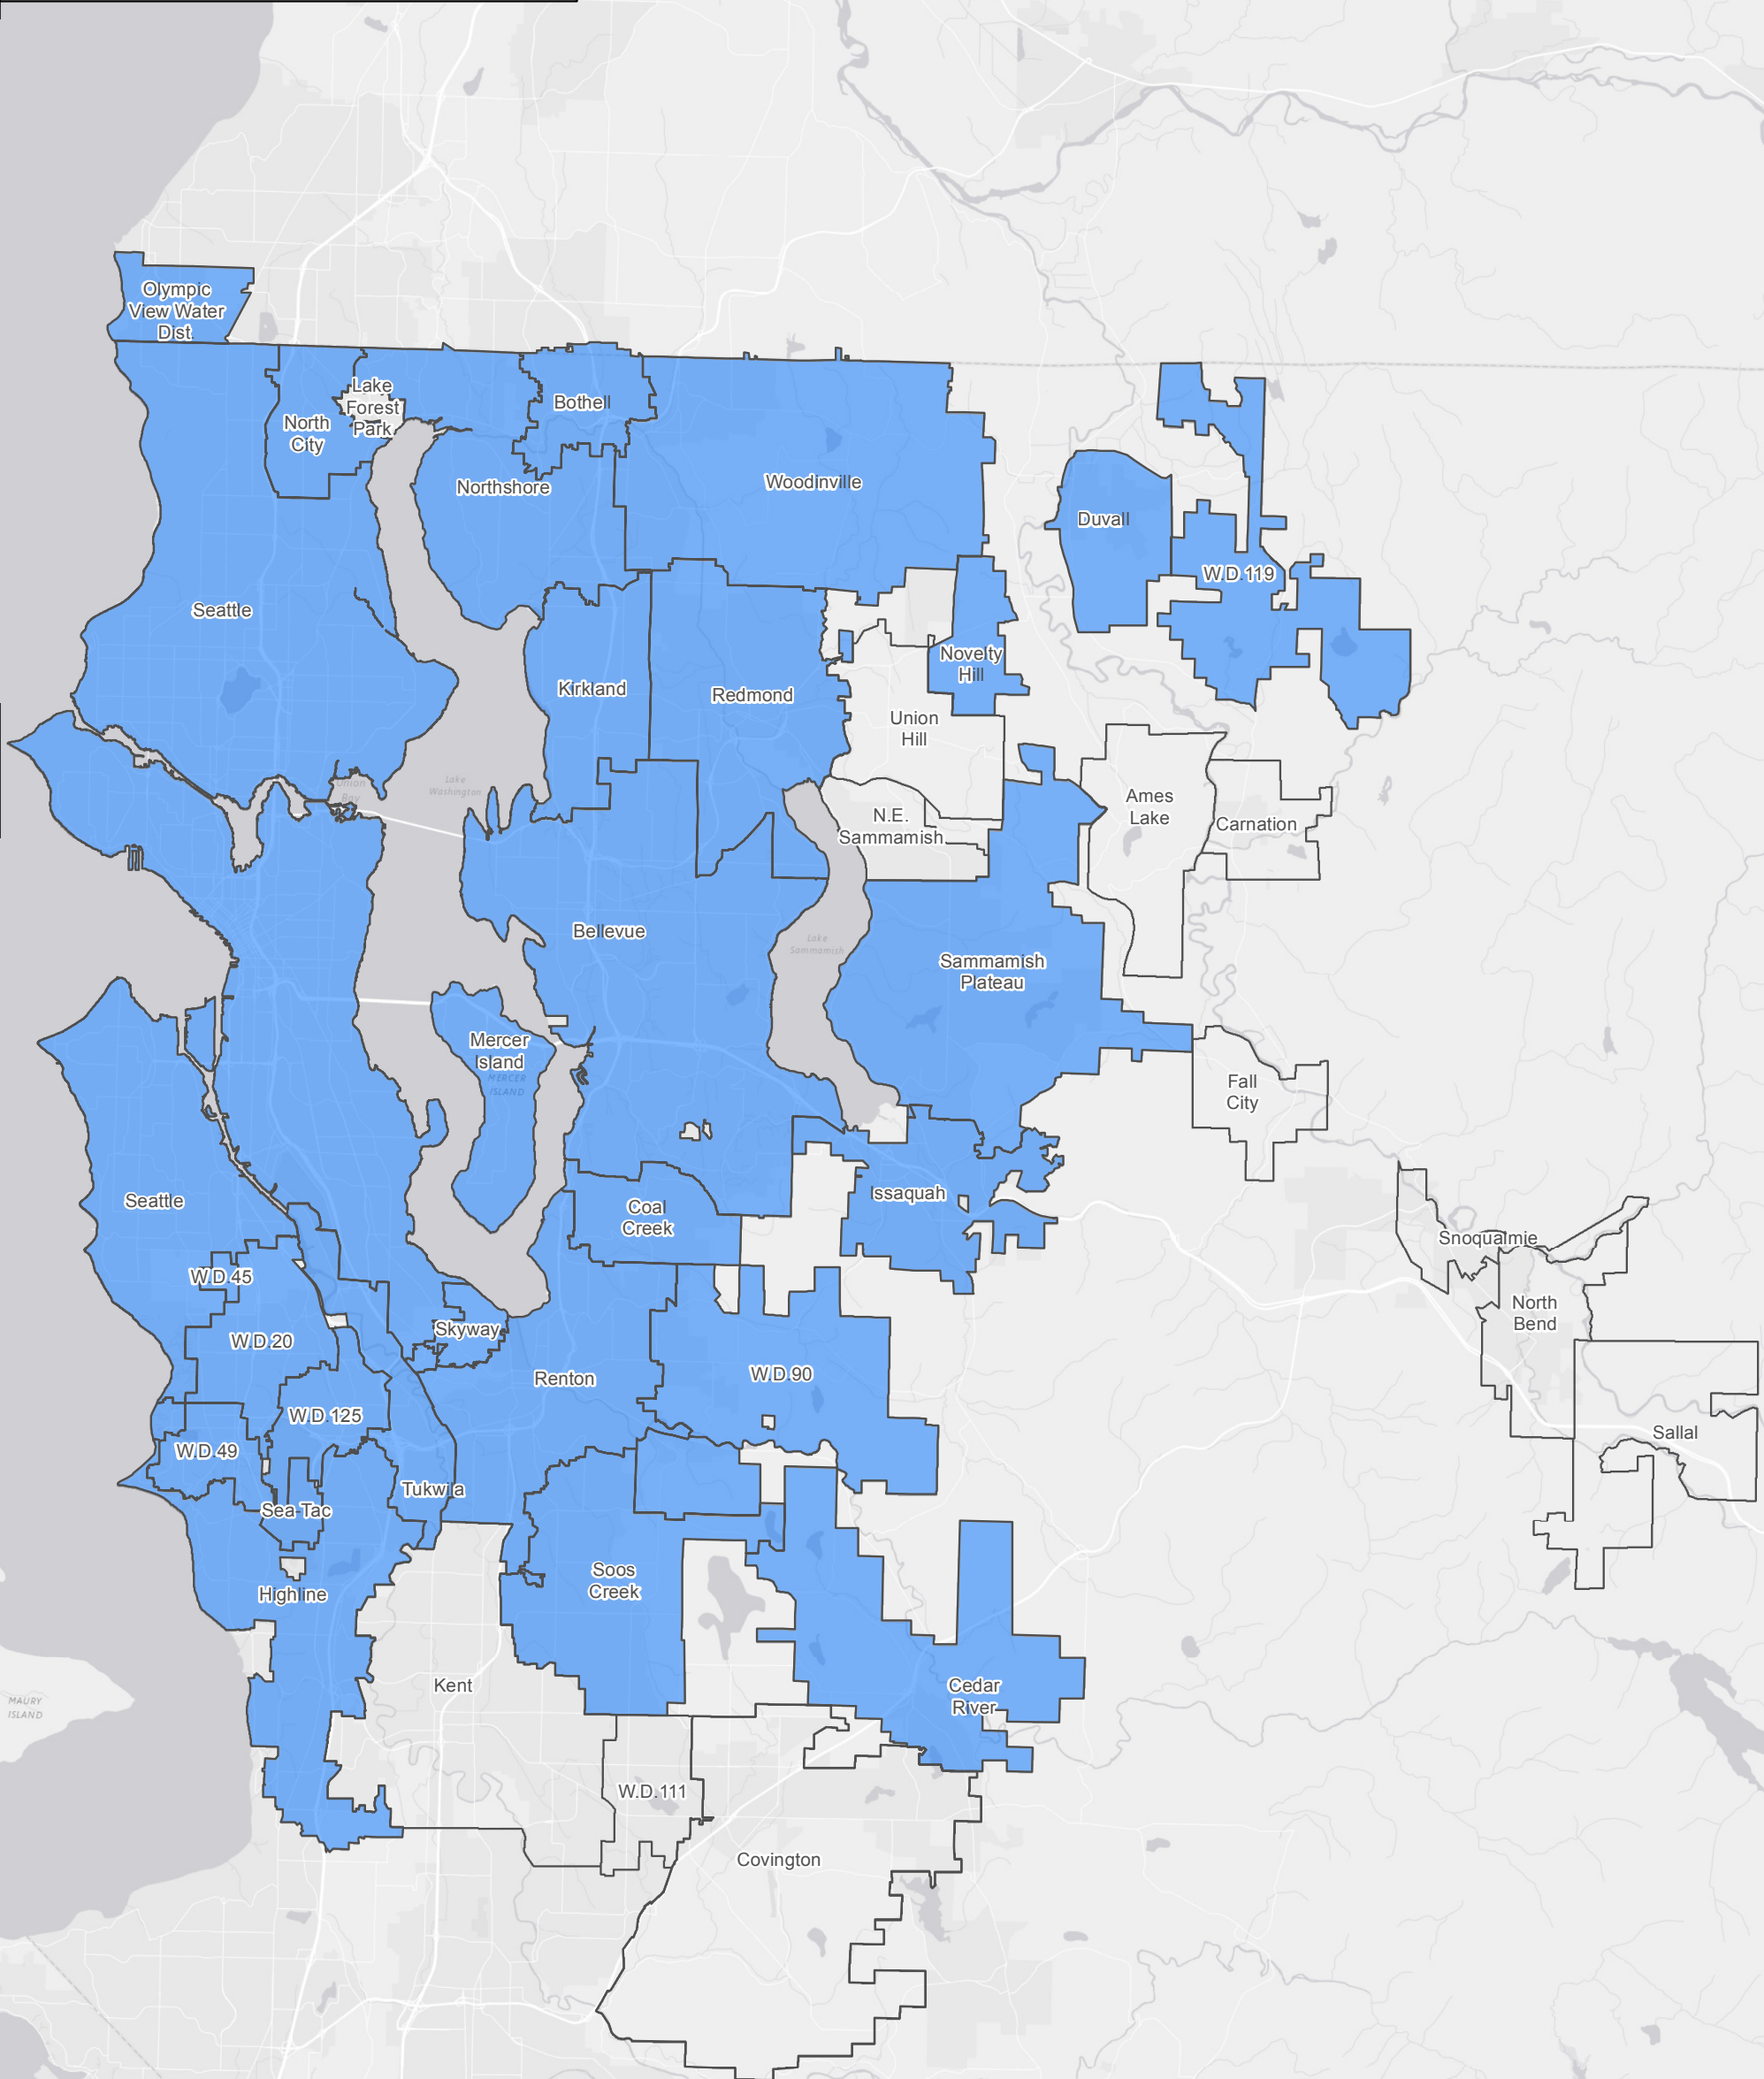

Area Served by Seattle

Areas served by the Seattle Water Supply system: Olympic View Water Dist., North City, Bothell, Northshore, Woodinville, Duval, W.D. 119, Novelty Hill, Sammamish Plateau, Redmond, Bellevue, Kirkland, Mercer Island, Coal Creek, Issaquah, Renton, W.D. 90, Cedar River, Soos Creek, Skyway, Sea-Tac, Tukwila, W.D. 20, W.D. 45, Highline, W.D. 49, W.D. 125.

Other areas referenced on the map include: Lake Forest Park, North Bend, Snoqualmie, Fall City, Ames Lake, N.E. Sammamish, Carnation, Union Hill, Kent, Covington, W.D. 111, Sallal.

7/24/2015 2:37:07 PM
©2015, THE CITY OF SEATTLE, all rights reserved.
Produced by SPU-IT, GIS Products & Services.
No warranties of any sort, including accuracy, fitness or merchantability, accompany this product.
Coordinate System: State Plane, NAD83-91, Washington North Zone
T:\cartoArcMap2015\spu\mxd\SeattleWater3.mxd