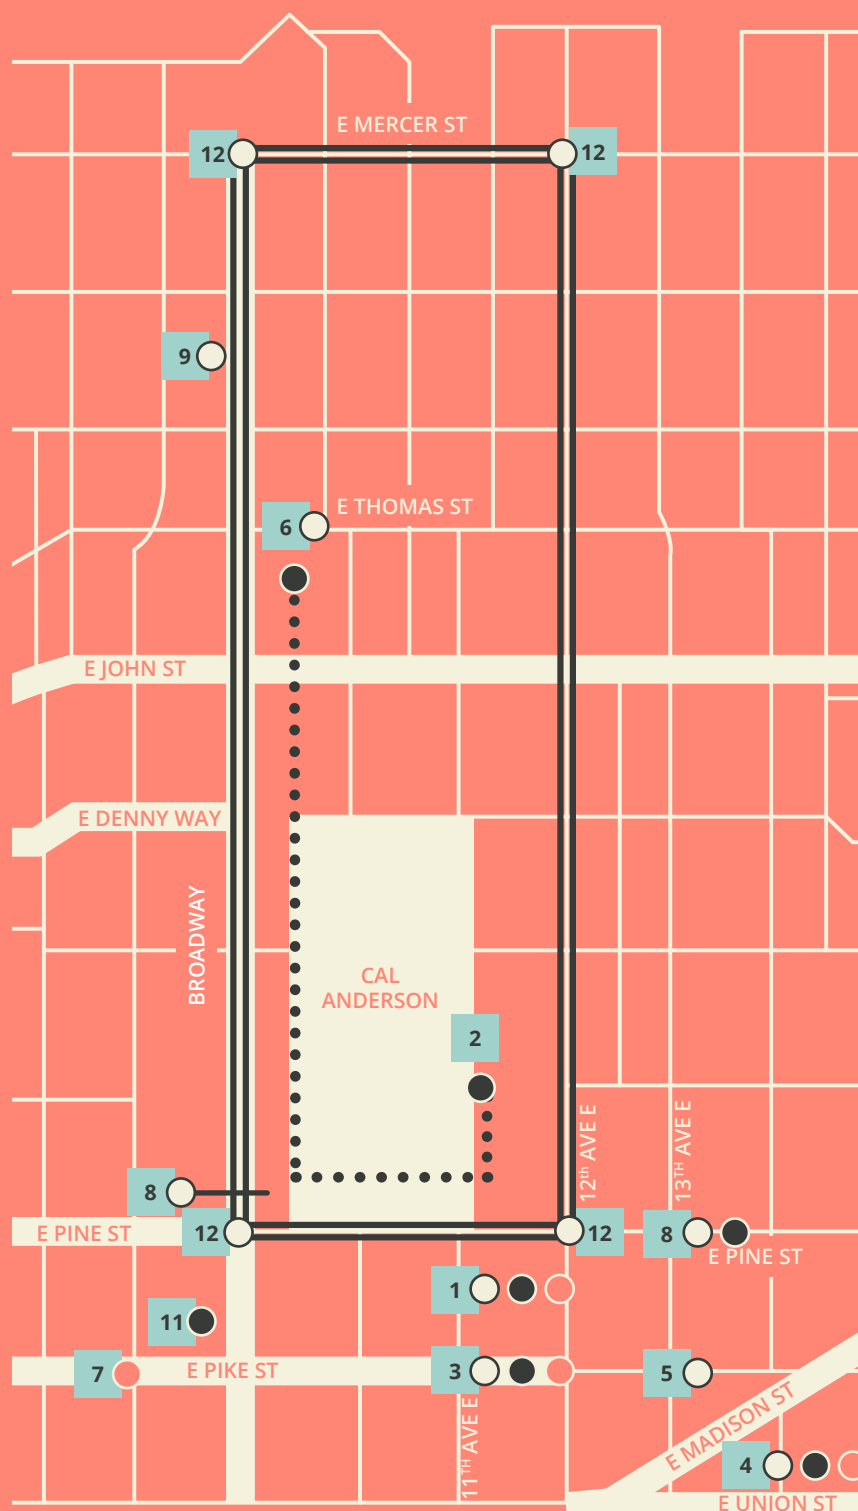

Friday
 Sunday

Saturday
 March route

Seattle

This map was provided to the neighborhood on behalf of the Special Events Committee. Dates, times and locations subject to change. Visit seattle.gov/special-events-office/calendar for updates.