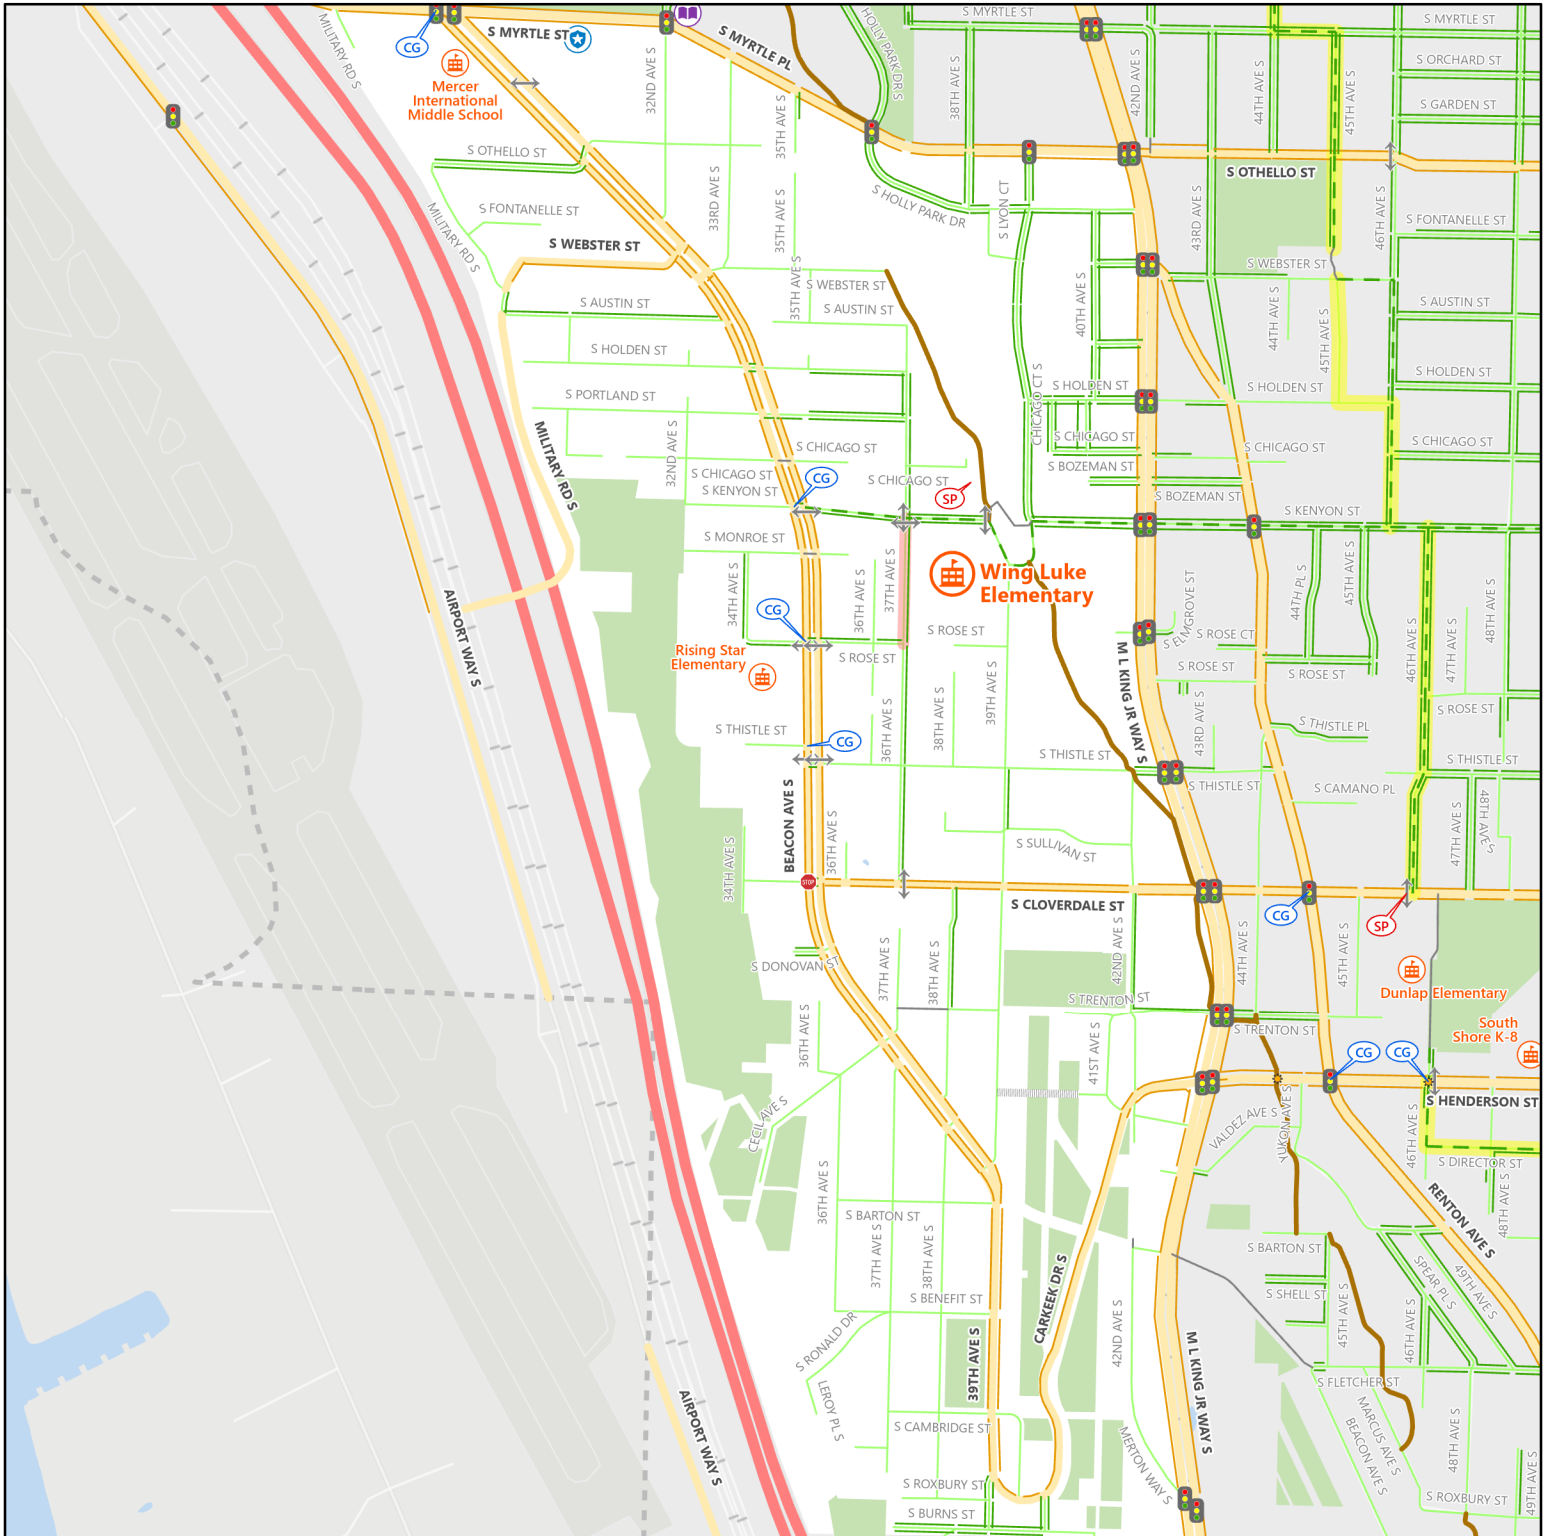

2023-24 Safe Routes to School

Wing Luke Elementary

Seattle
Department of
Transportation

Author: Seattle ITD, GIS-CADD