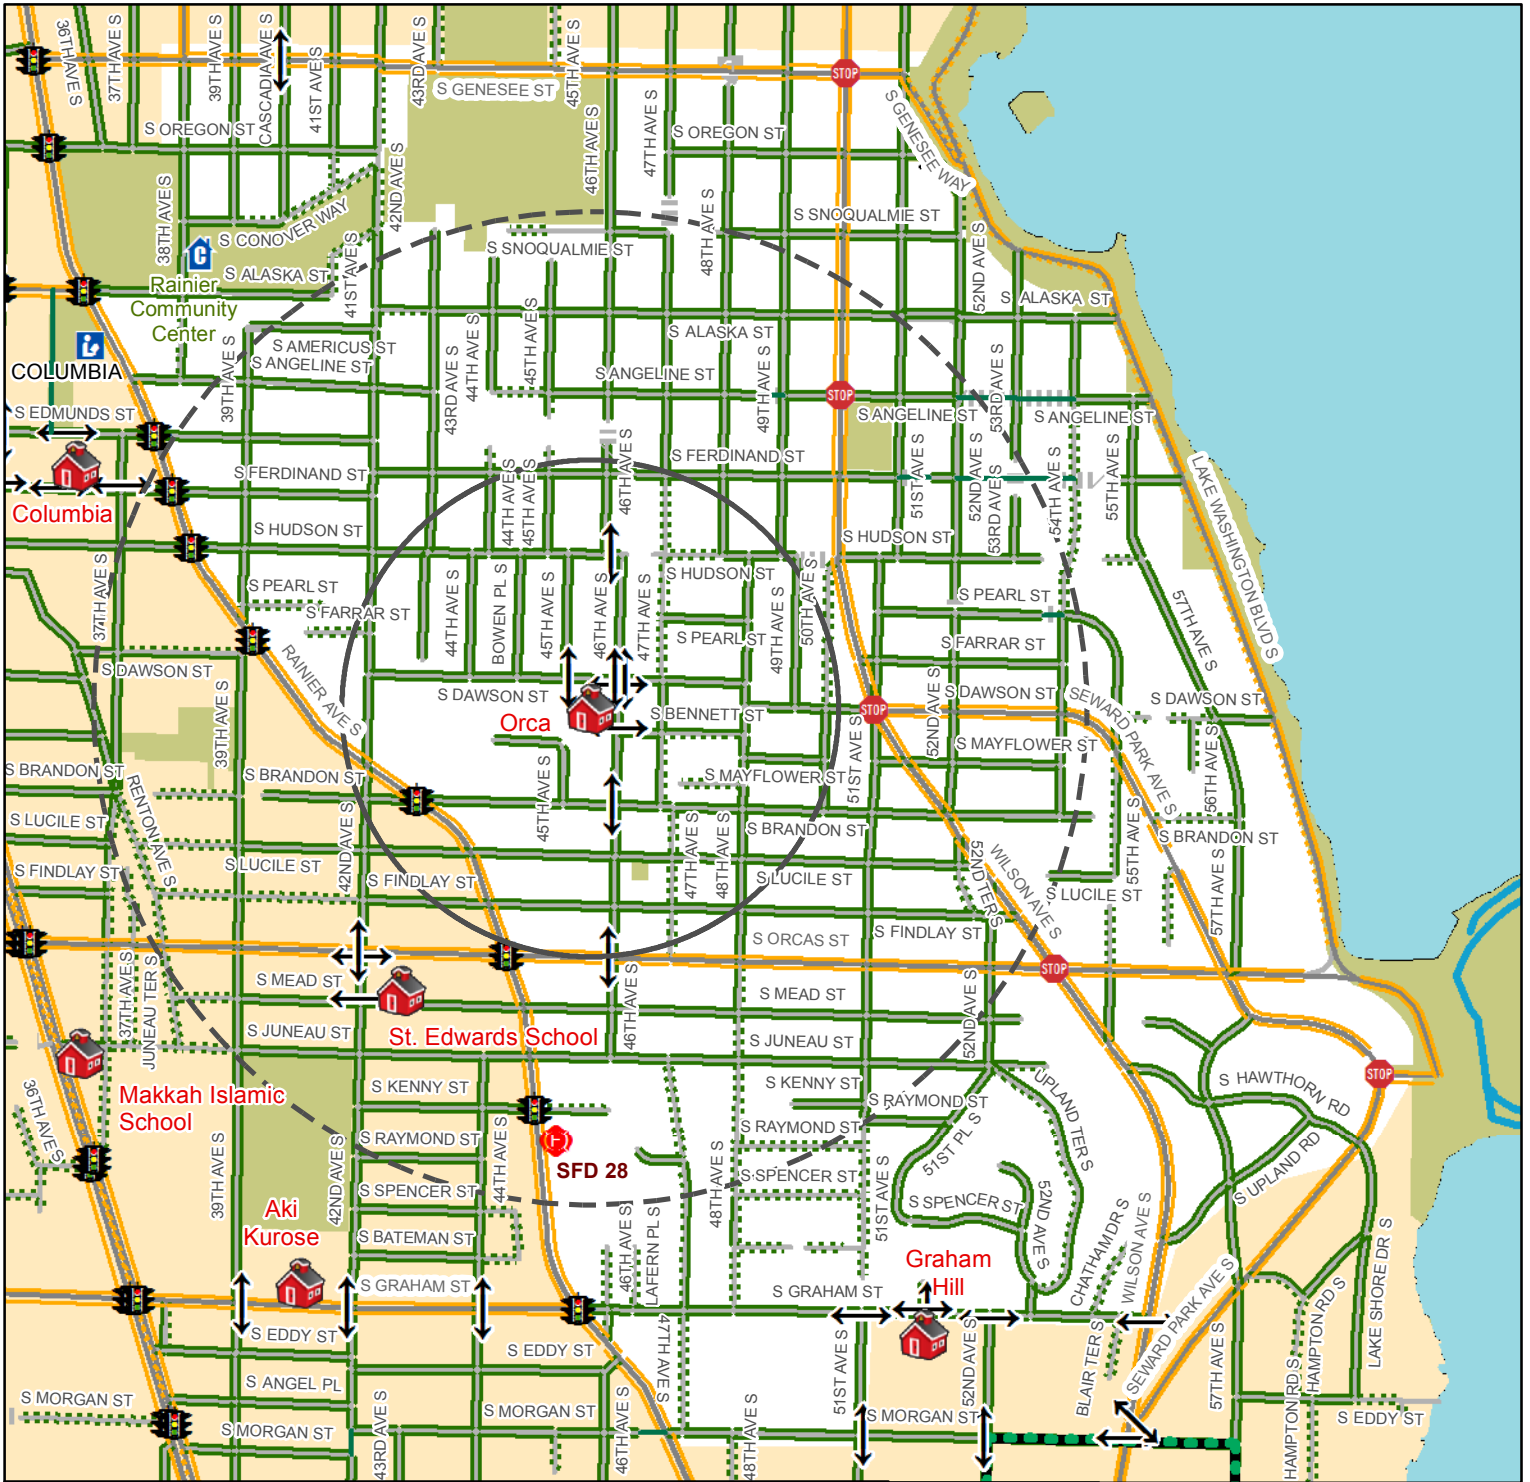

# Orca K-8 - 5215 46th Ave S

### Crossing Conditions

- Crossing Guard Assignment\*
- School Patrol\*
- Traffic Signals
- All Way Stop Intersection
- Crossing Beacon
- Designated School Crossing
- Bridge

### Walking and Biking Conditions

- 15-20 min walk, 10 min bike ride
- 10 min walk, 5 min bike ride
- Stairway
- Multi Use Path
- Neighborhood Greenway
- Protected Bike Lane
- Neighborhood Street with Sidewalk
- Neighborhood Street with no Sidewalk
- Busy Street with Sidewalk
- Busy Street with no Sidewalk (not recommended)

Coordinate System: State Plane, NAD83-91, Washington, North Zone  
Orthophoto Source: Pictometry 2007

Plot Date : 7/25/2016  
Author : lynchc  
School\_Walking\_Maps\_16\_17