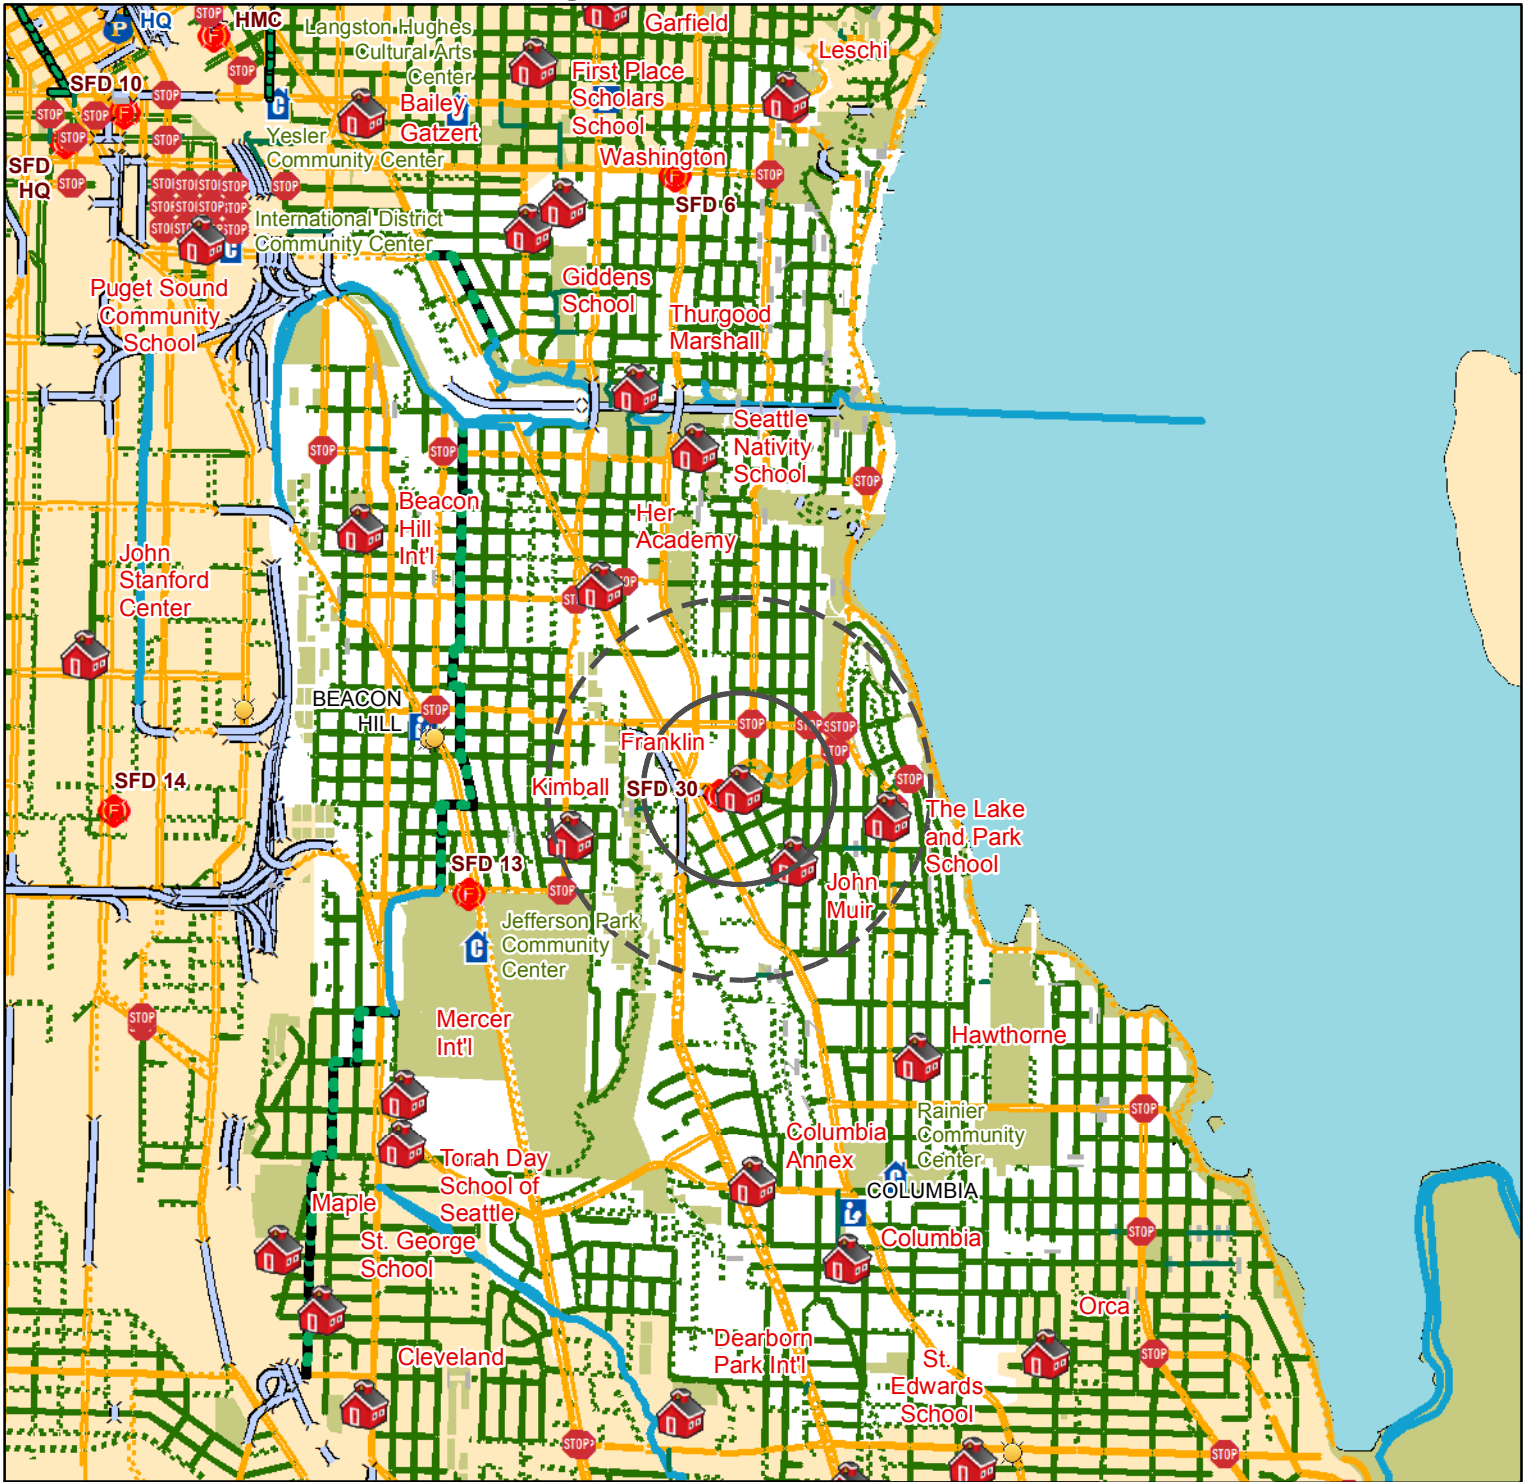

Franklin High - 3013 S Mt Baker Blvd

2016-2017 School Year

Crossing Conditions

- Crossing Guard Assignment*
- School Patrol*
- Traffic Signals
- All Way Stop Intersection
- Crossing Beacon
- Designated School Crossing
- Bridge

Walking and Biking Conditions

- 15-20 min walk, 10 min bike ride
- 10 min walk, 5 min bike ride
- Stairway
- Multi Use Path
- Neighborhood Greenway
- Protected Bike Lane
- Neighborhood Street with Sidewalk
- Neighborhood Street with no Sidewalk
- Busy Street with Sidewalk
- Busy Street with no Sidewalk (not recommended)

Coordinate System: State Plane, NAD83-91, Washington, North Zone

Plot Date : 7/22/2016
 Author : lynchc
 School_Walking_Maps_16_17