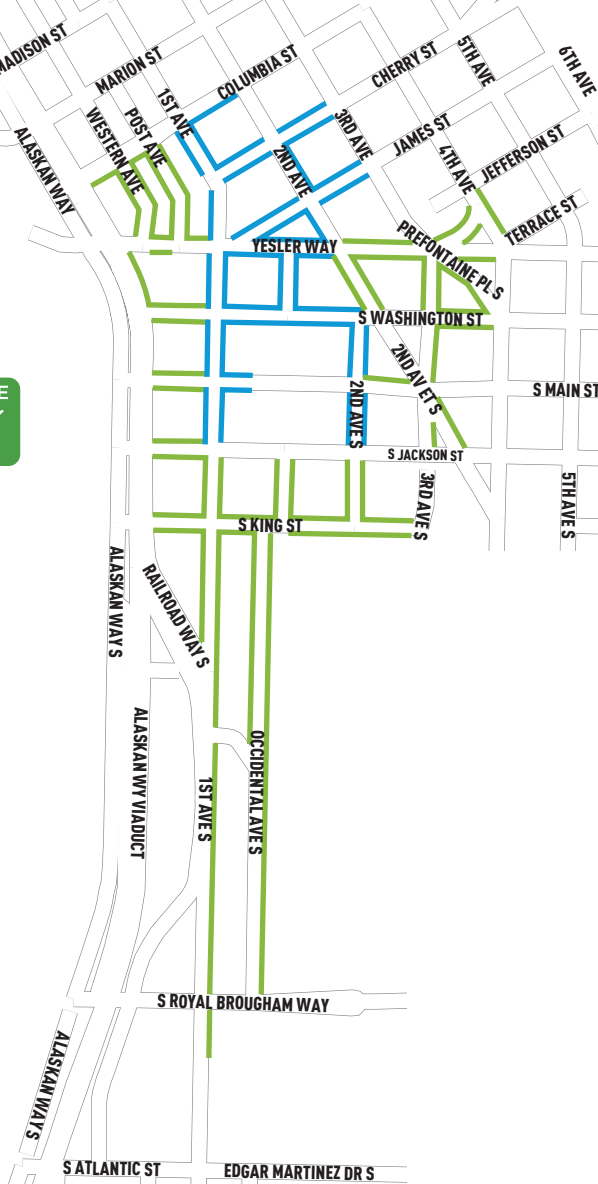

EDGE AREA

2 hour limit
8 AM - 6 PM

\$2.50
HOUR

8 AM - 11 AM

\$4.00
HOUR

11 AM - 6 PM

VALUE

CORE AREA

2 hour limit
8 AM - 6 PM

\$3.00
HOUR

8 AM - 11 AM

\$4.50
HOUR

11 AM - 6 PM

This map is for illustrative purpose only. Please check paystations and signs on street for specific regulations.

PIONEER SQUARE

Paid Parking Hours: 8 AM - 6 PM