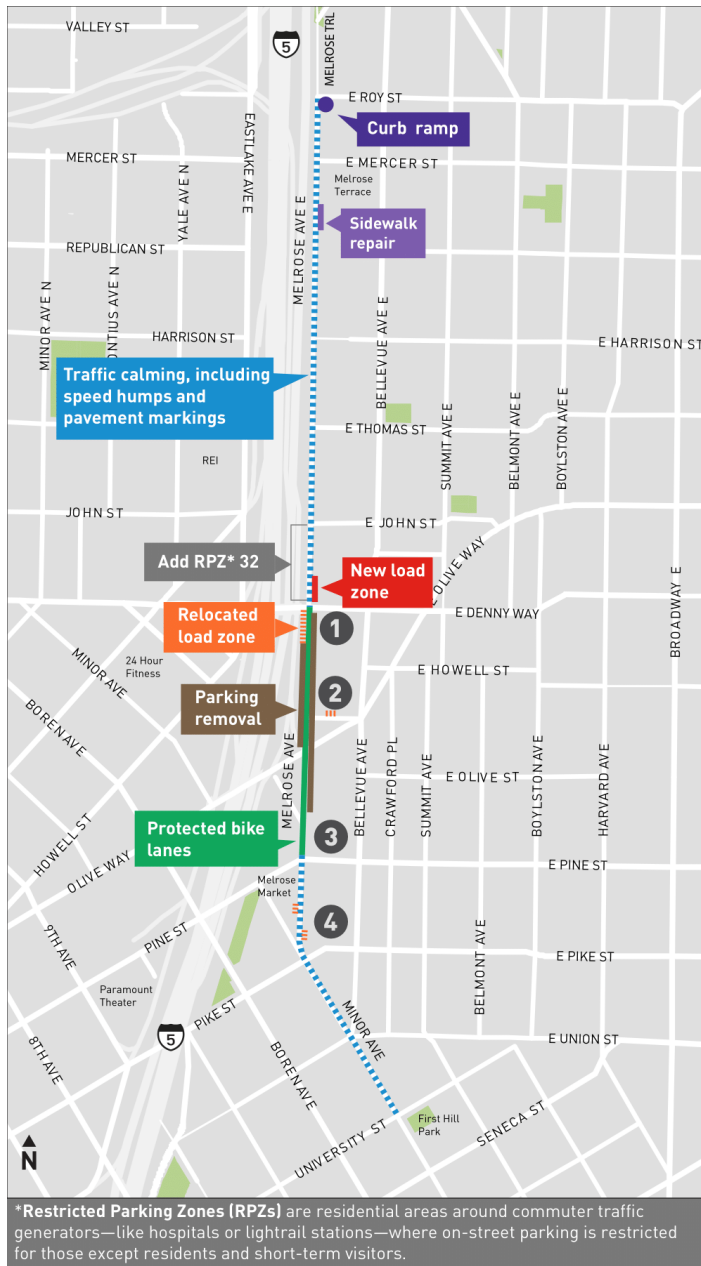

# Project Map

These maps show the expected design for the Melrose Promenade project to create safer, more comfortable walking and biking connections along Melrose Ave. We expect to begin construction as soon as fall 2020.

## 1 Melrose Ave/E Denny Way

## 2 Melrose Ave/E Olive Way

## 3 Melrose Ave/E Pine St