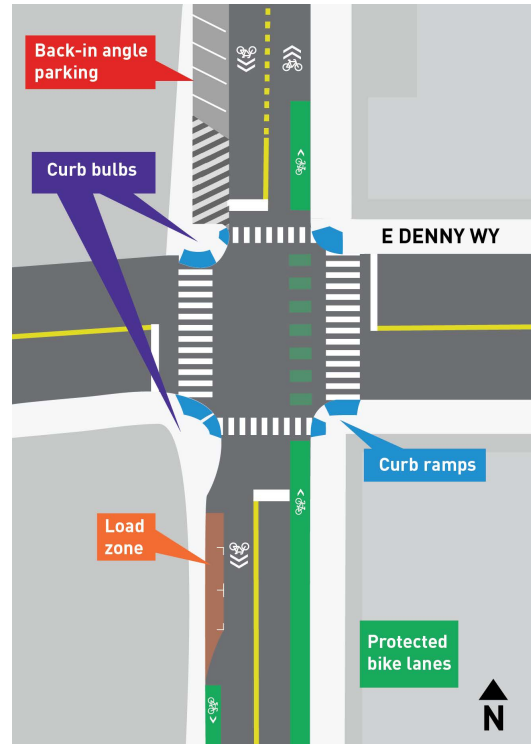

# Project Map

These maps show the expected design for the Melrose Promenade project to create safer, more comfortable walking and biking connections along Melrose Ave. We expect to begin construction as soon as fall 2020.

## 1 Melrose Ave/E Denny Way

## 2 Melrose Ave/E Olive Way