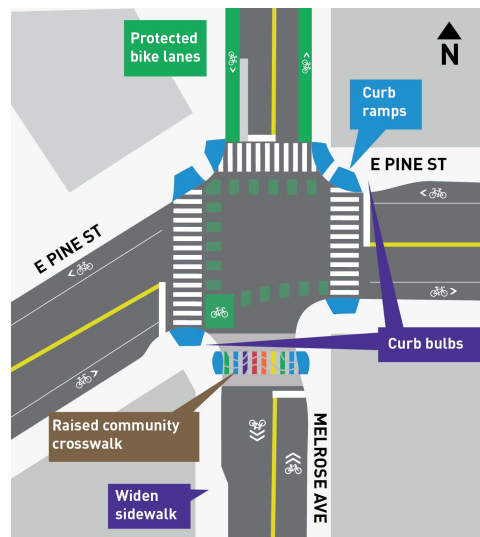

# Project Map

These maps show the expected design for the Melrose Promenade project to create safer, more comfortable walking and biking connections along Melrose Ave. We expect to begin construction as soon as fall 2020.

## 1 Melrose Ave/E Denny Way

## 2 Melrose Ave/E Olive Way

## 3 Melrose Ave/E Pine St