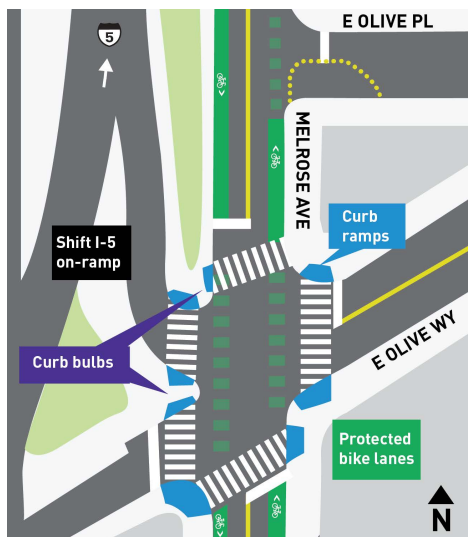

# Project Map

These maps show the expected design for the Melrose Promenade project to create safer, more comfortable walking and biking connections along Melrose Ave. We expect to begin construction as soon as fall 2020.

## 1 Melrose Ave/E Denny Way

## 2 Melrose Ave/E Olive Way

## 3 Melrose Ave/E Pine St