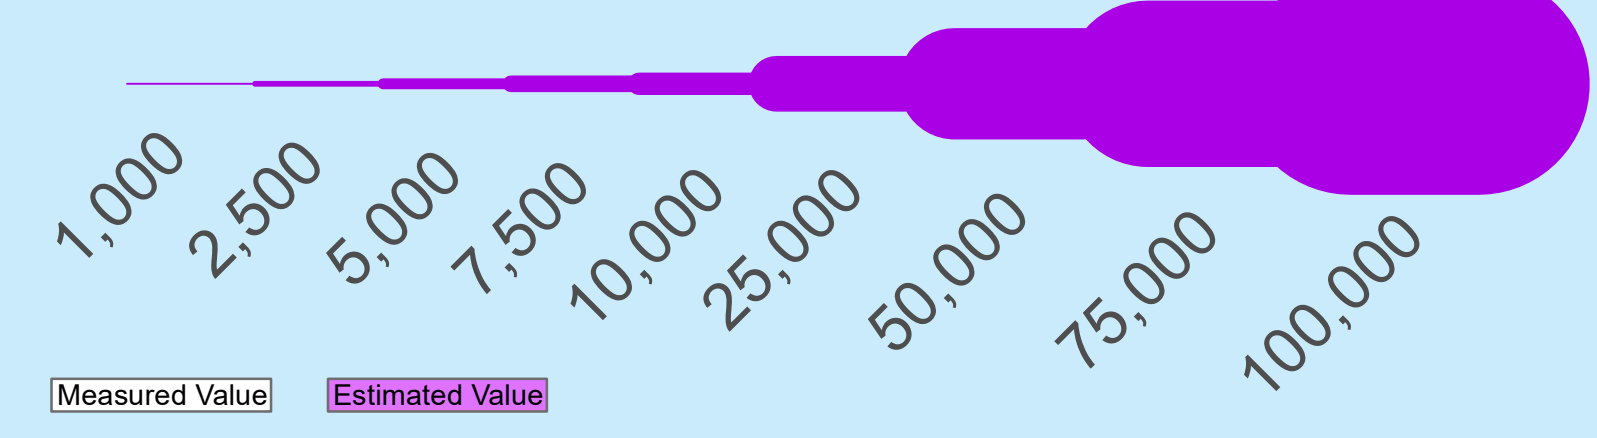

2020 Seattle Traffic Flow Map

Average Annual Weekday Traffic

Annual Daily Traffic from WSDOT
Scaled the same as purple lines

Blowup of Downtown
Traffic flow scale is half of the main map