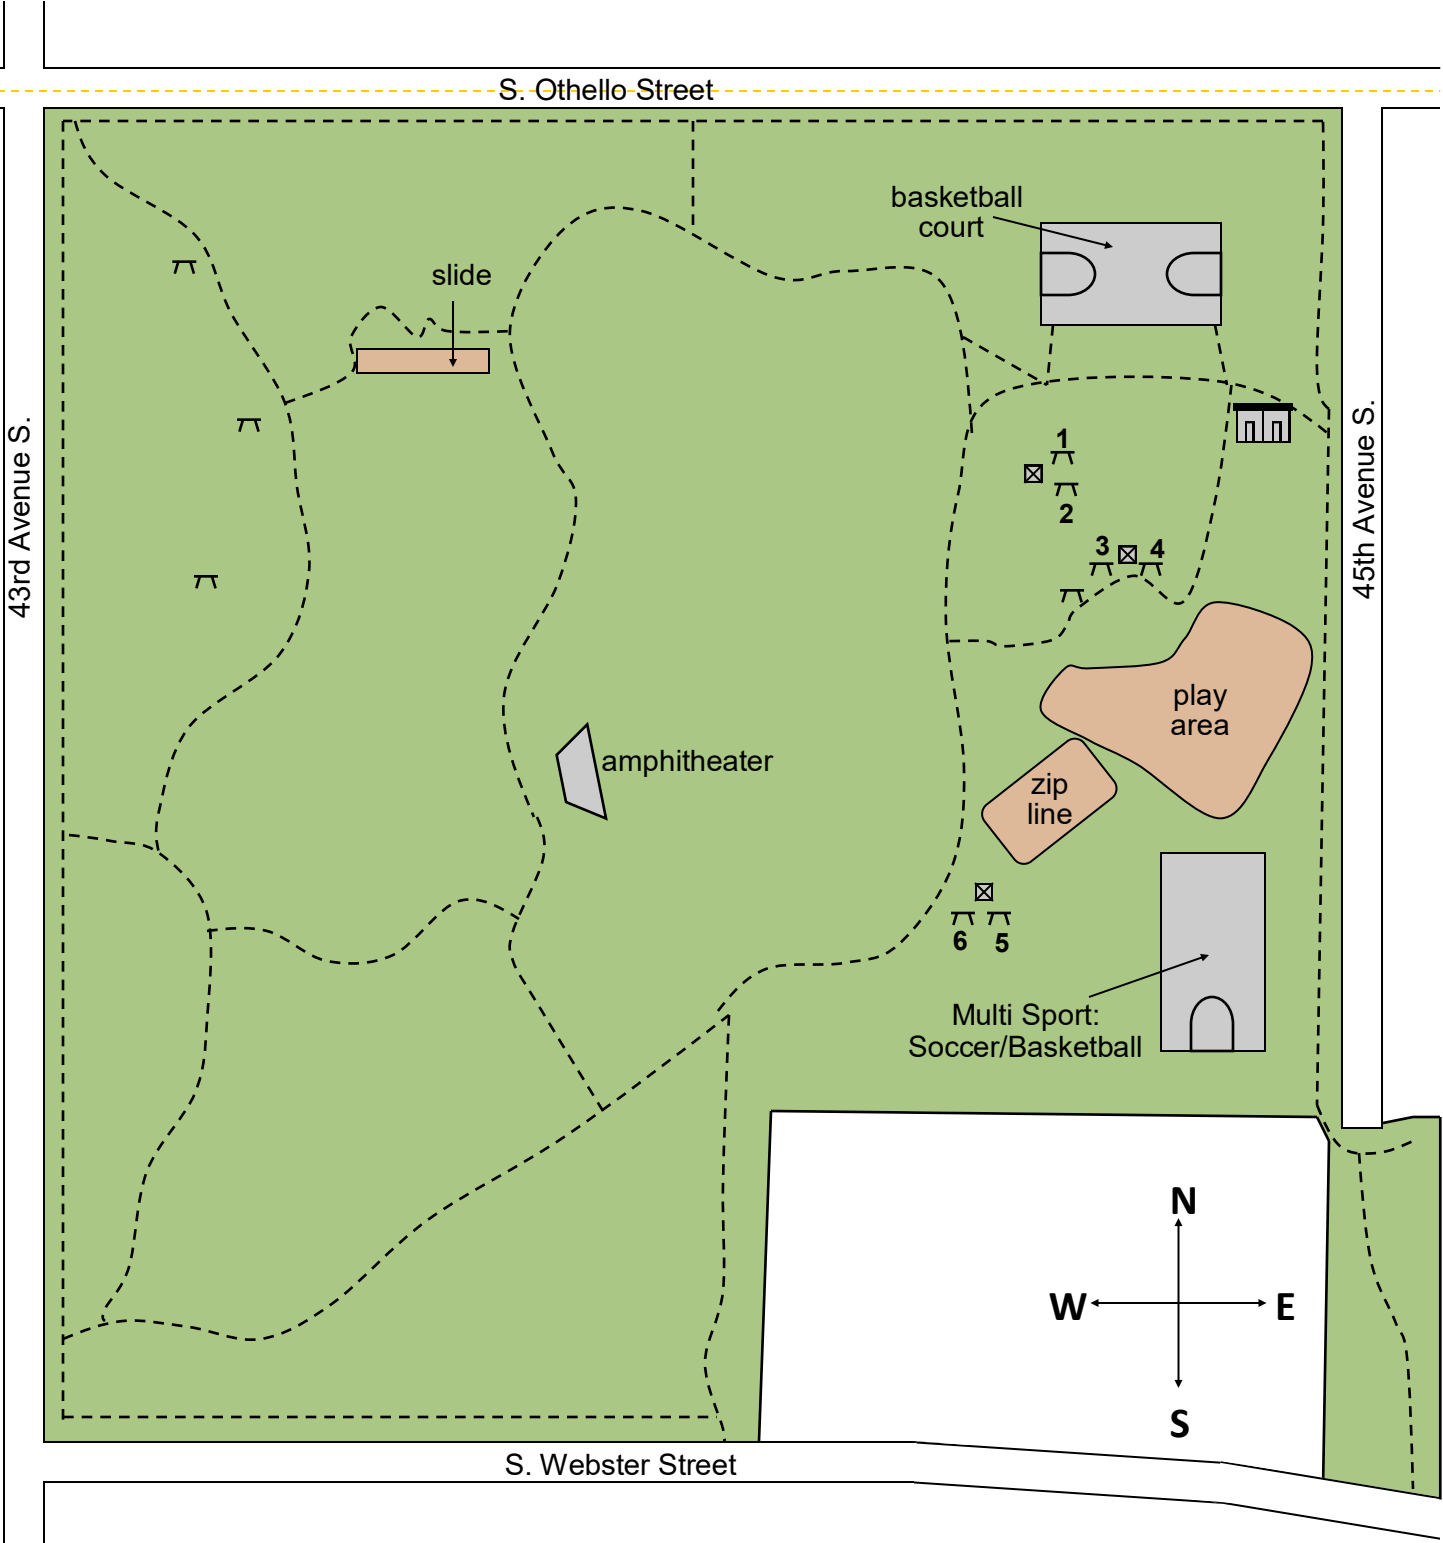

OTHELLO PLAYGROUND

4351 S. Othello Street
Seattle, WA 98118

Picnic Table

Picnic Shelter

Pedestrian Path

Restroom

Parking Lot

BBQ Grill

Seattle Parks & Recreation

healthy people healthy environment strong communities

OTHELLO PLAYGROUND

4351 S. Othello Street
Seattle, WA 98118

I-5 Northbound:

Take the Swift Ave S/S Albro St exit. Turn right onto Swift Ave S.

I-5 Southbound:

Take the Swift Ave S/S Albro St exit. Turn left onto Michigan across freeway. Turn right at the light onto Swift Ave S.

Swift Ave S turns into S Myrtle St, which then becomes S Myrtle Pl. S Myrtle Pl then becomes S Othello St. Follow S Othello St just past M L King Jr Way S. The park is on the right-hand side of the street.