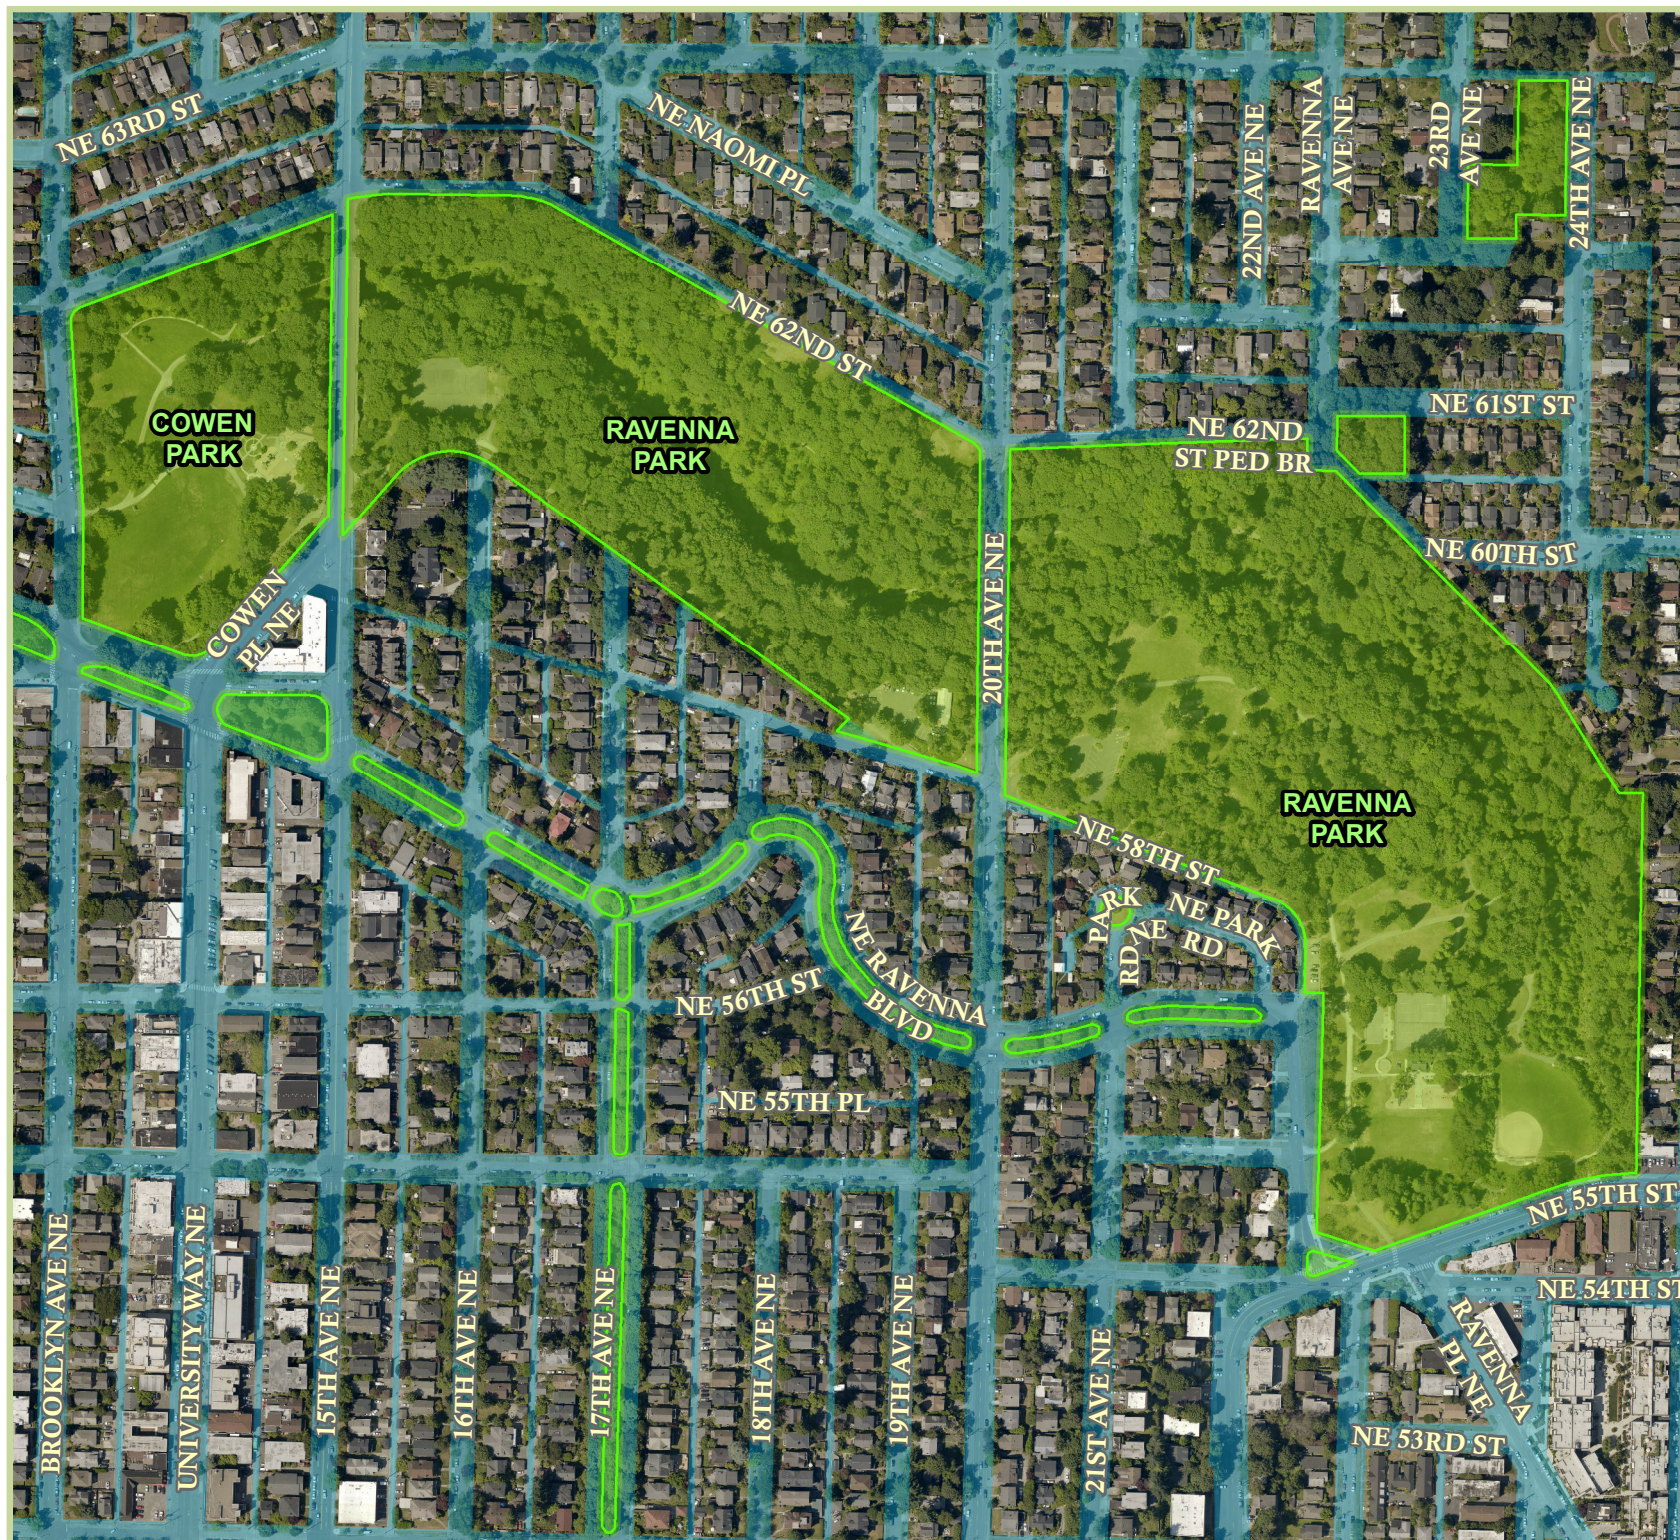

Cowen Park & Ravenna Park

-  Park Boundary
-  Right of Way

SEATTLE PARKS AND RECREATION

©2016, CITY OF SEATTLE

All rights reserved.

No warranties of any sort, including accuracy, fitness or merchantability accompany this product.

Map Date: 4/6/2016