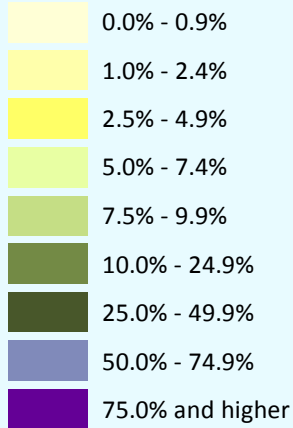

City of Seattle

Percentage of the Population Who Are

Two or More Races by Census Tract

Percentage of Population

In Seattle as a whole: **4.4%**

Source: U.S. Census Bureau, 2010 Census

This map is part of a series of maps and tables about race, ethnicity, and languages spoken that support outreach, translation and interpretation planning.