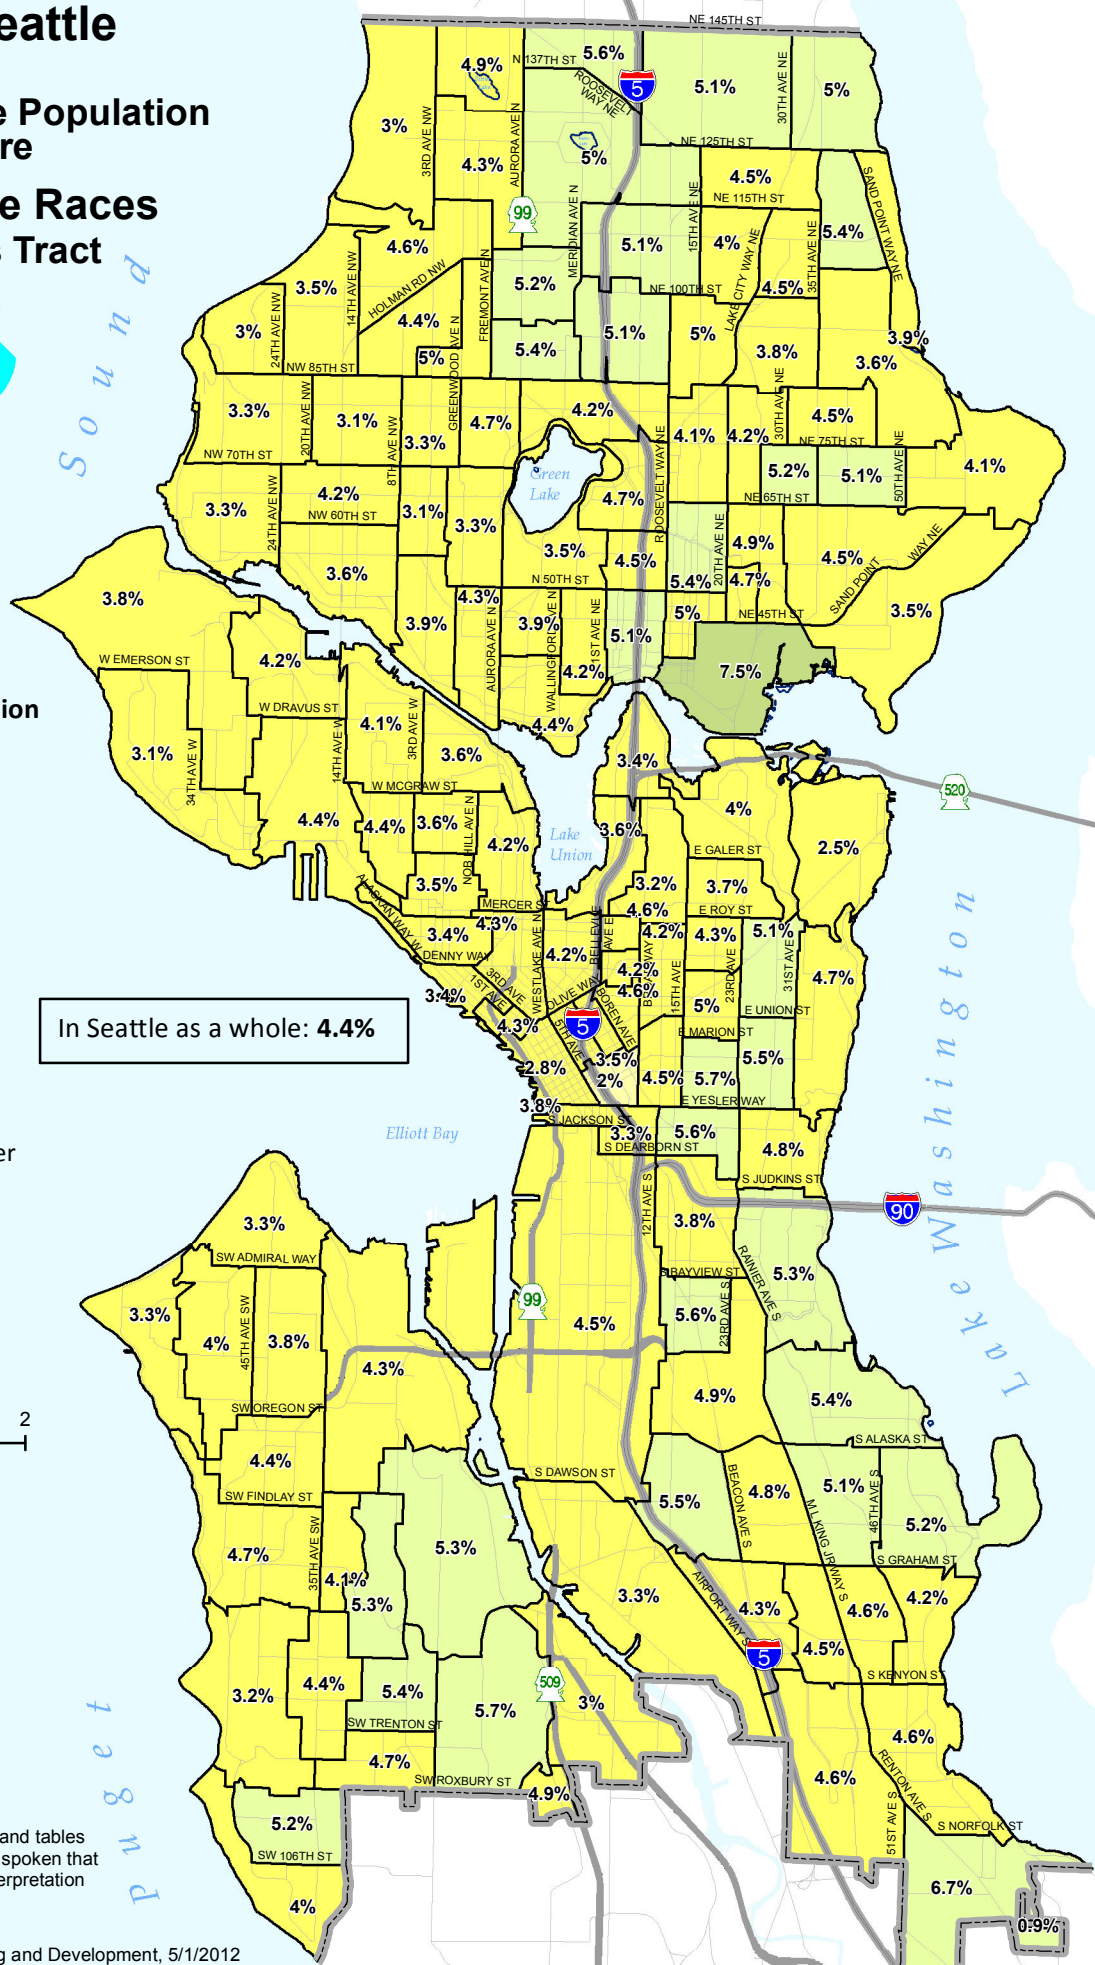

City of Seattle

Percentage of the Population Who Are

Two or More Races by Census Tract

Percentage of Population

In Seattle as a whole: **4.4%**

Source: U.S. Census Bureau, 2010 Census

This map is part of a series of maps and tables about race, ethnicity, and languages spoken that support outreach, translation and interpretation planning.