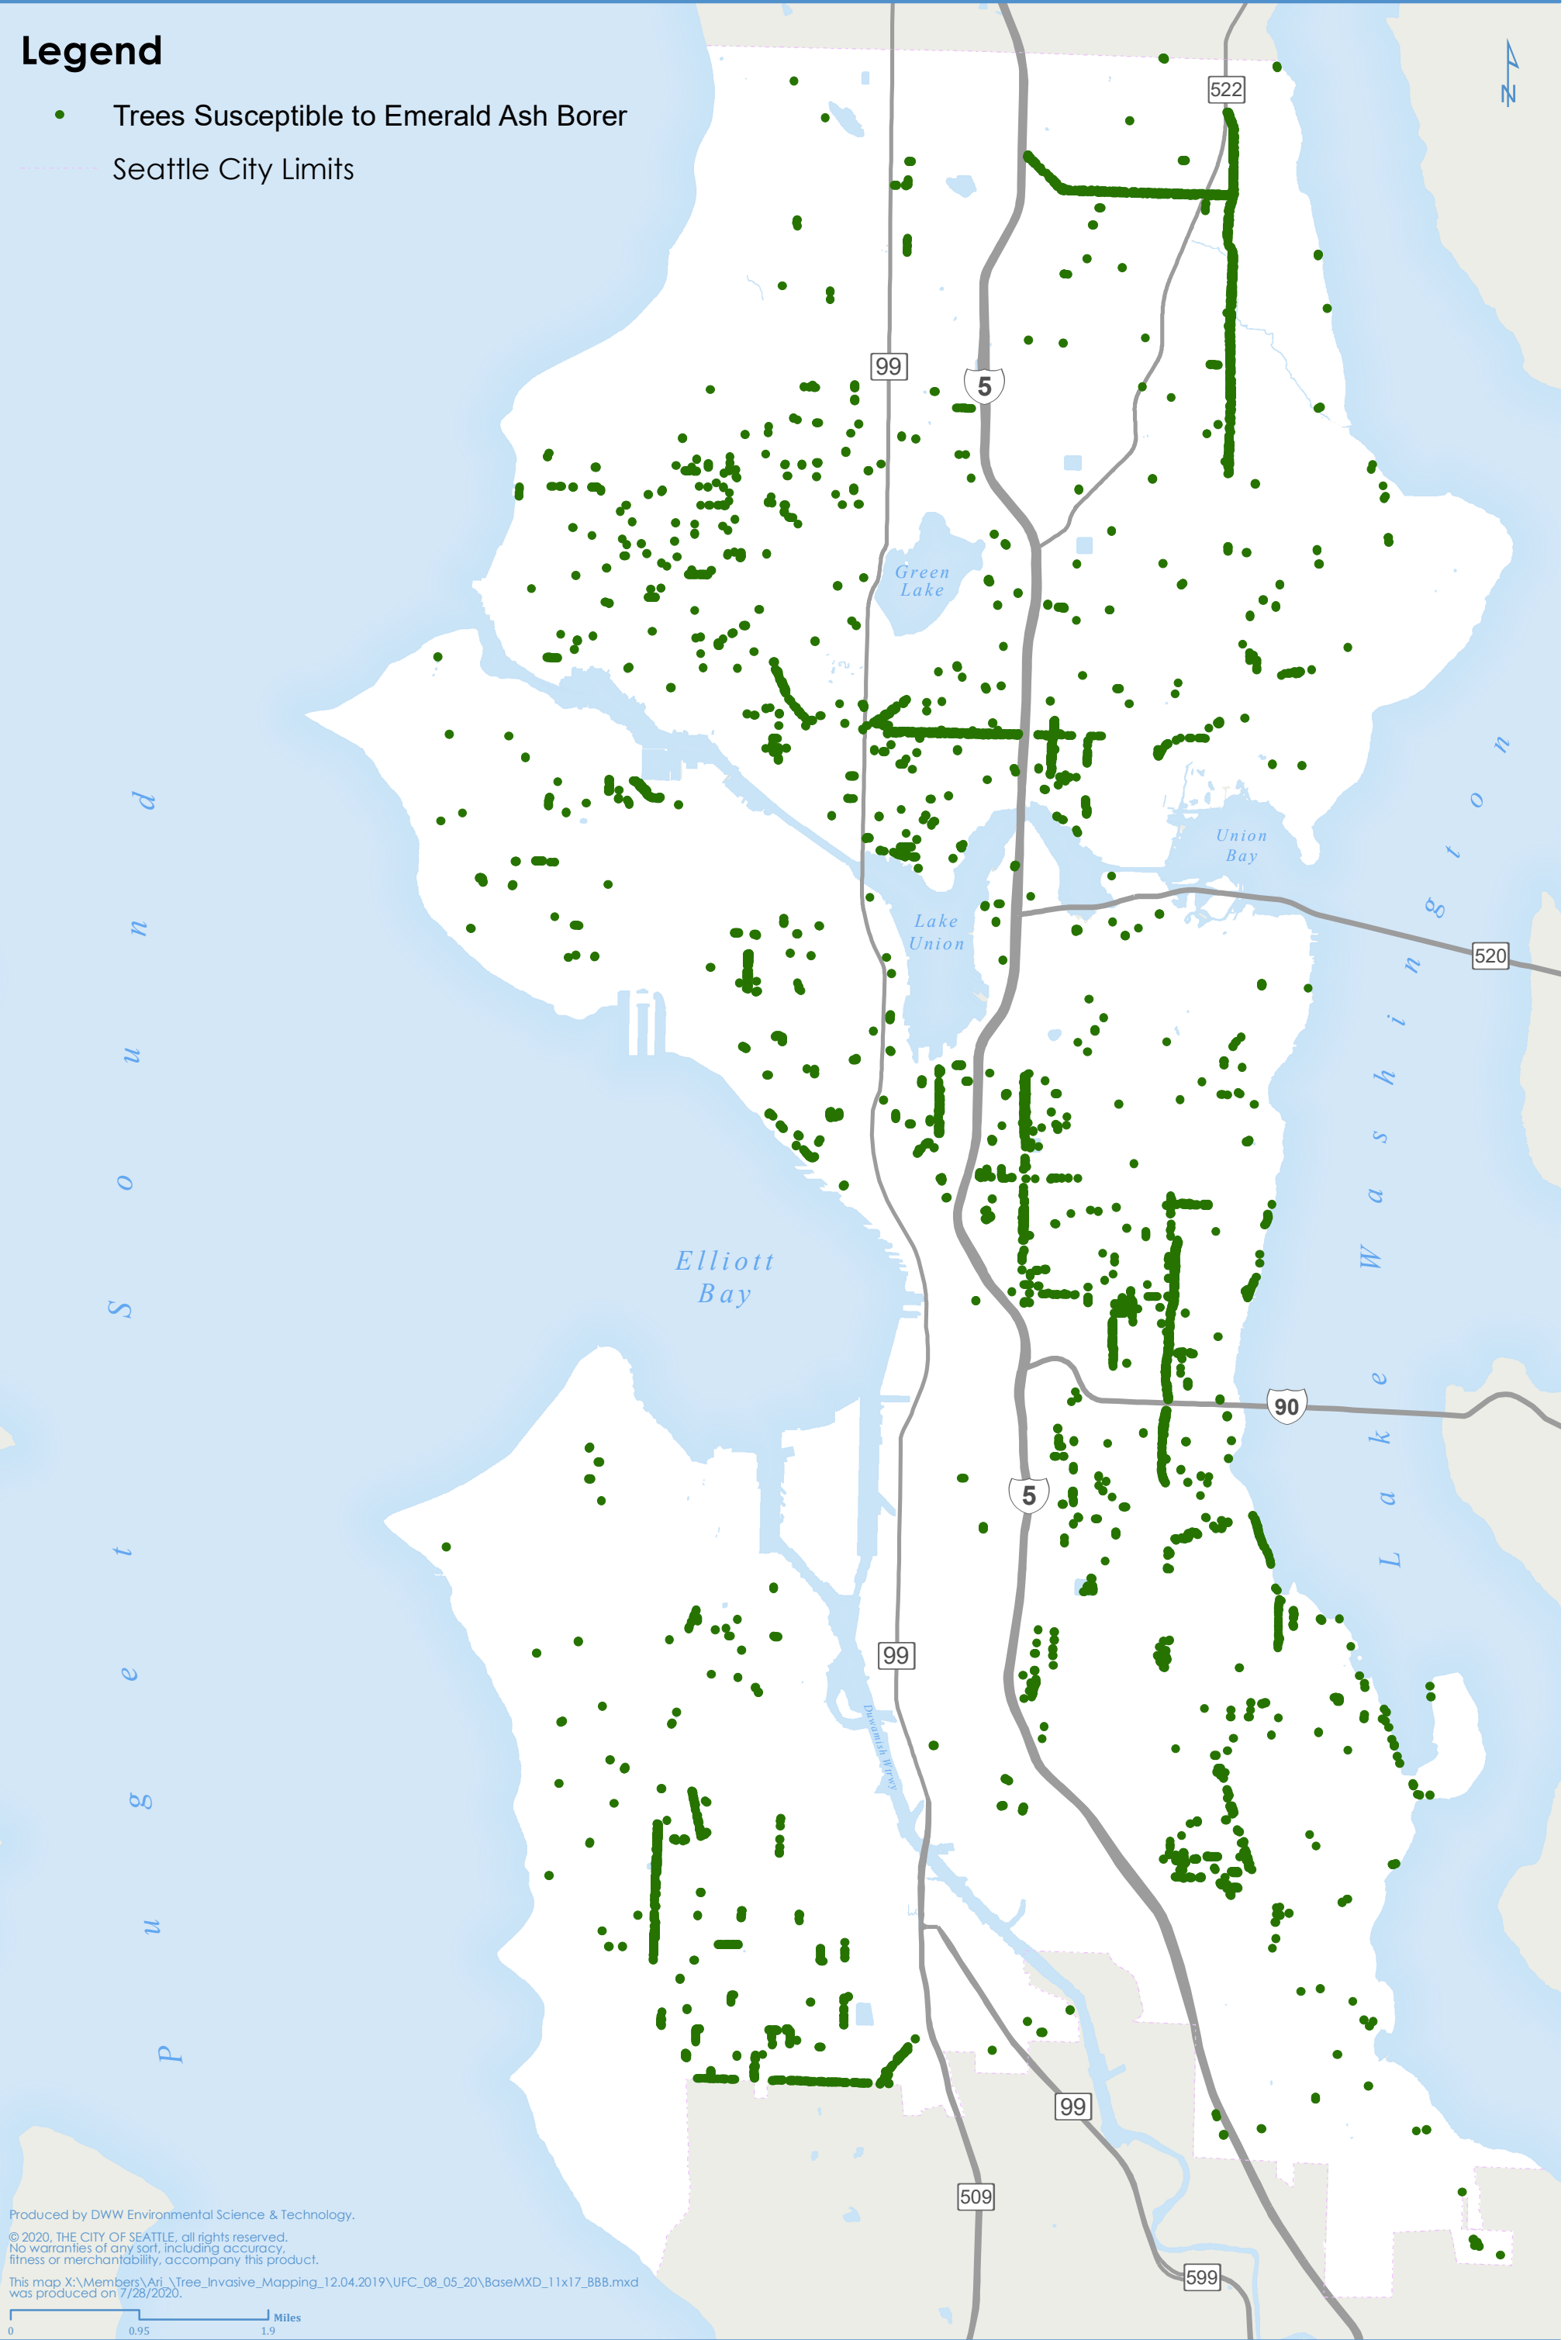

Emerald Ash Borer

Legend

- Trees Susceptible to Emerald Ash Borer
- Seattle City Limits

Produced by DWW Environmental Science & Technology.

© 2020, THE CITY OF SEATTLE, all rights reserved.
No warranties of any sort, including accuracy, fitness or merchantability, accompany this product.

This map X:\Members\Ari\Tree_Invasive_Mapping_12.04.2019\UFC_08_05_20\BaseMXD_11x17_BBB.mxd was produced on 7/28/2020.

0 0.95 1.9 Miles