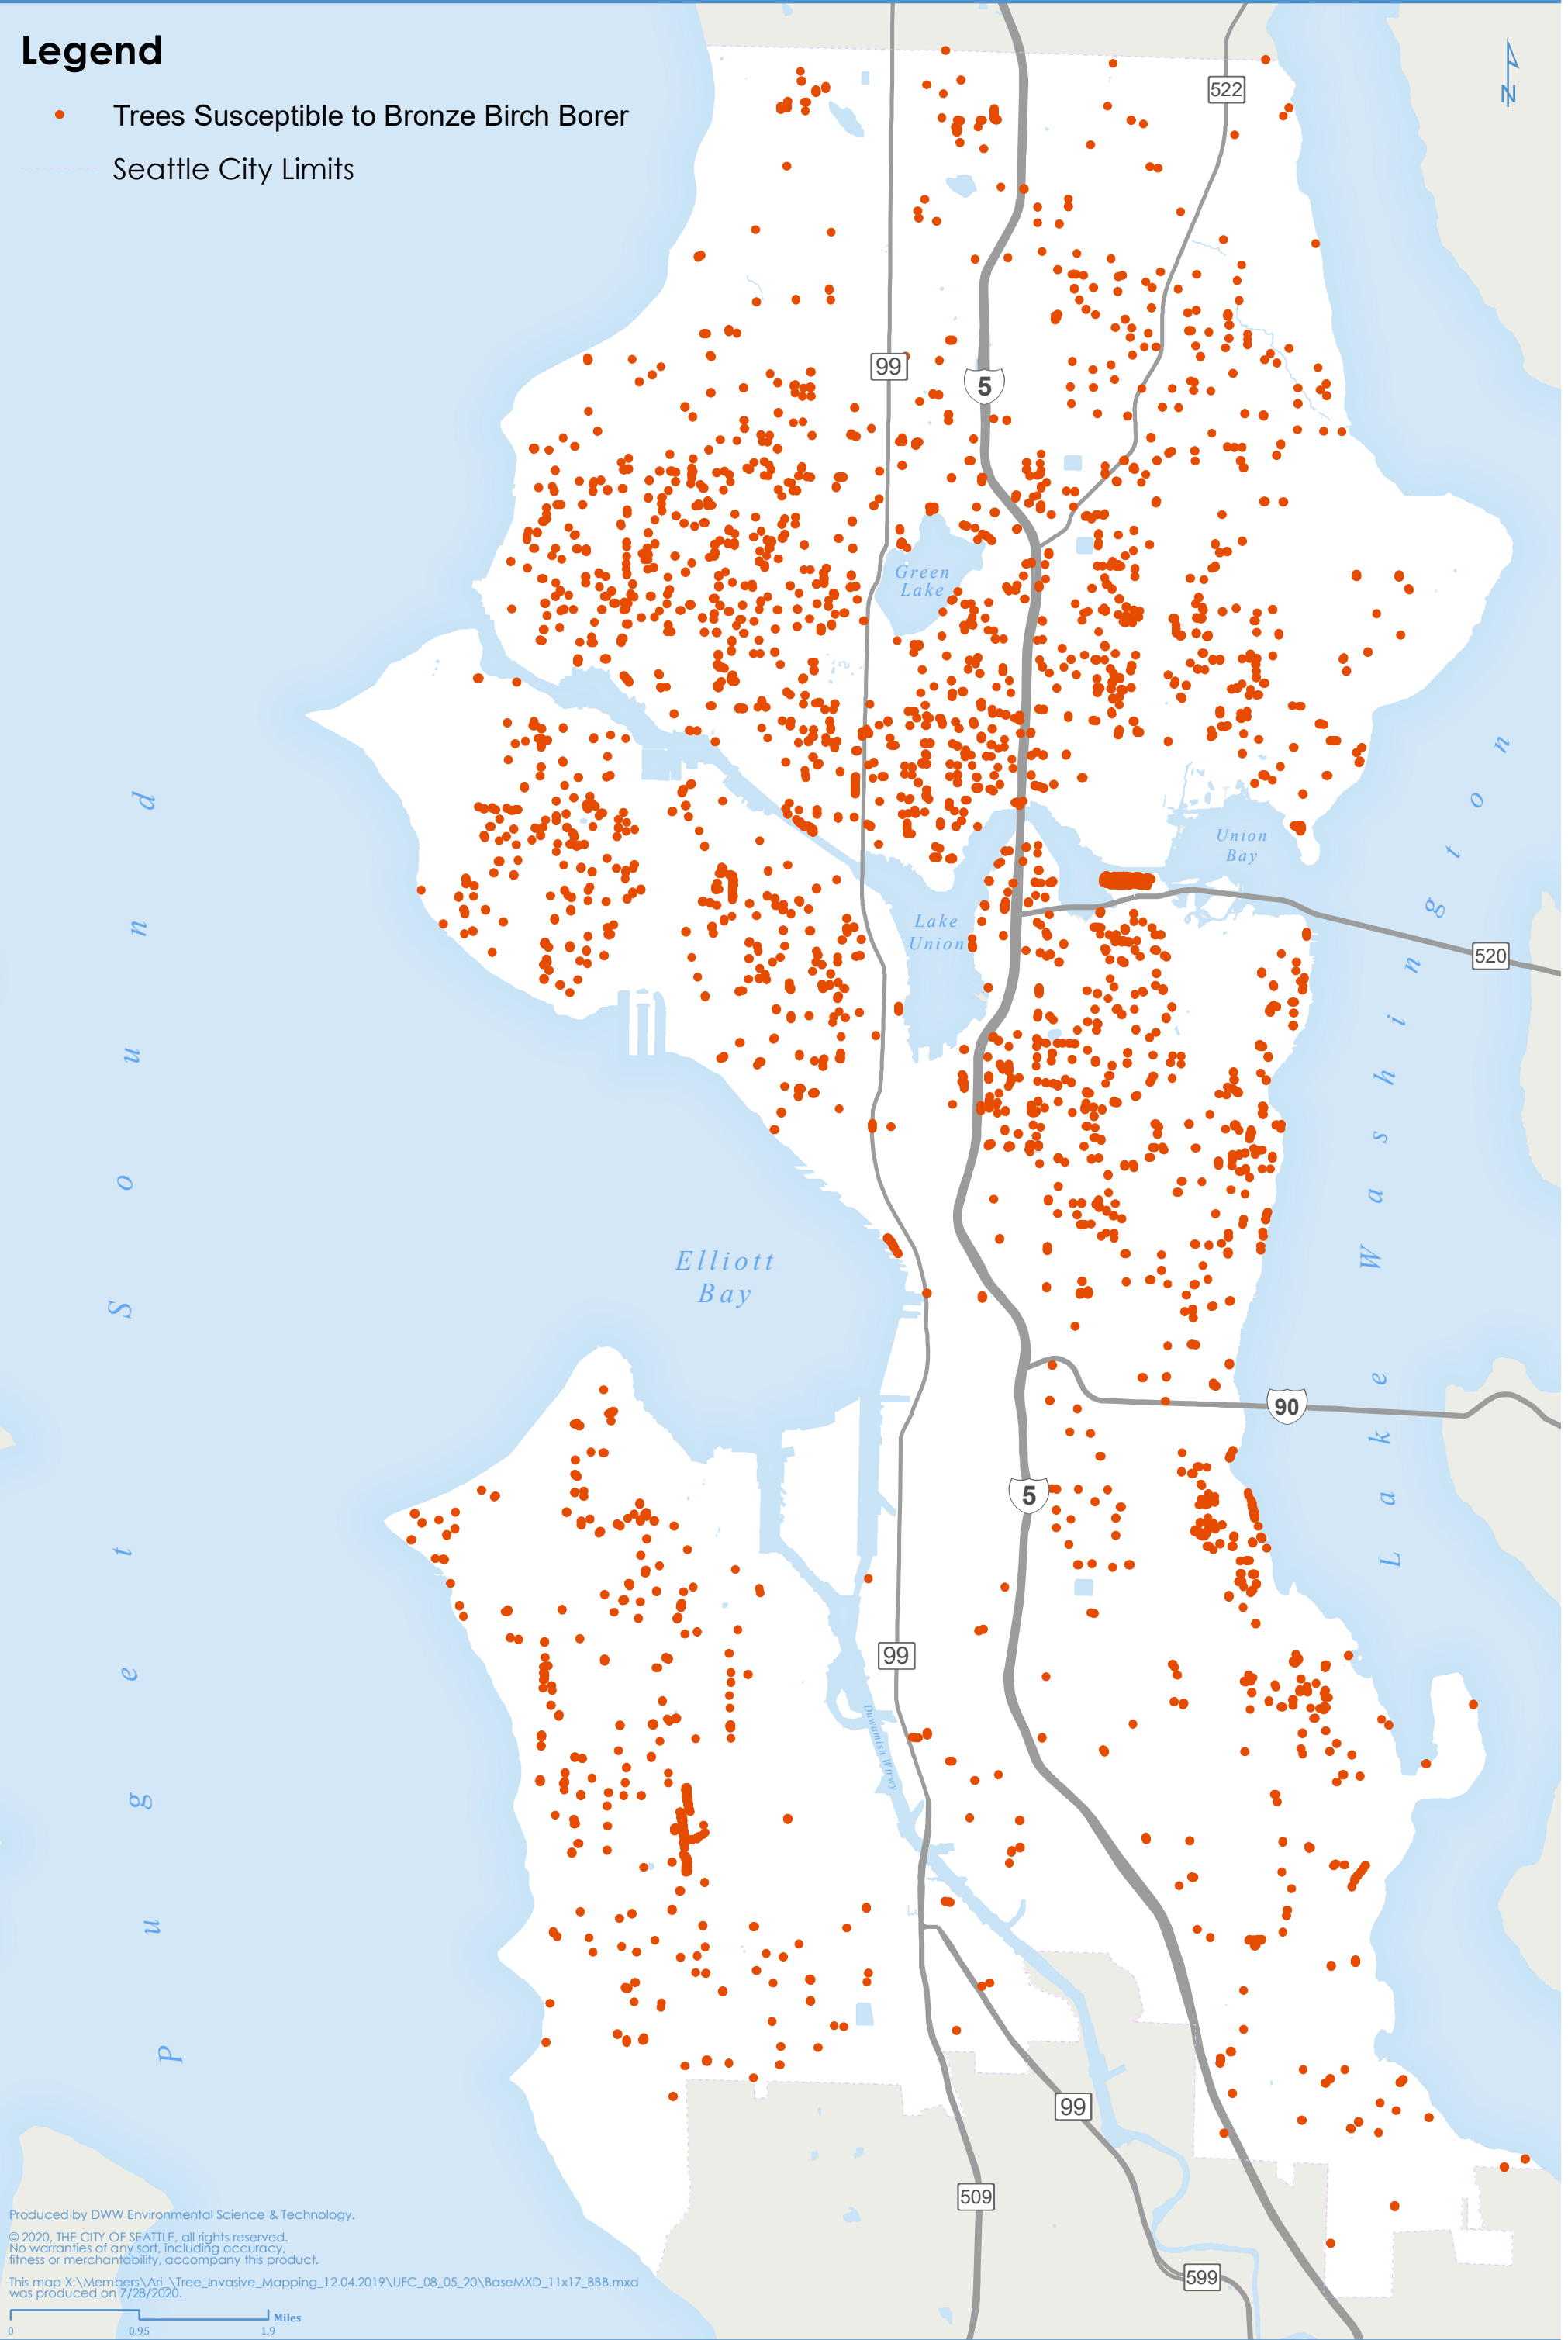

# Bronze Birch Borer

## Legend

- Trees Susceptible to Bronze Birch Borer
- Seattle City Limits

Produced by DWW Environmental Science & Technology.

© 2020, THE CITY OF SEATTLE, all rights reserved.  
No warranties of any sort, including accuracy, fitness or merchantability, accompany this product.

This map X:\Members\Ari\Tree\_Invasive\_Mapping\_12.04.2019\UFC\_08\_05\_20\BaseMXD\_11x17\_BBB.mxd was produced on 7/28/2020.

0 0.95 1.9 Miles