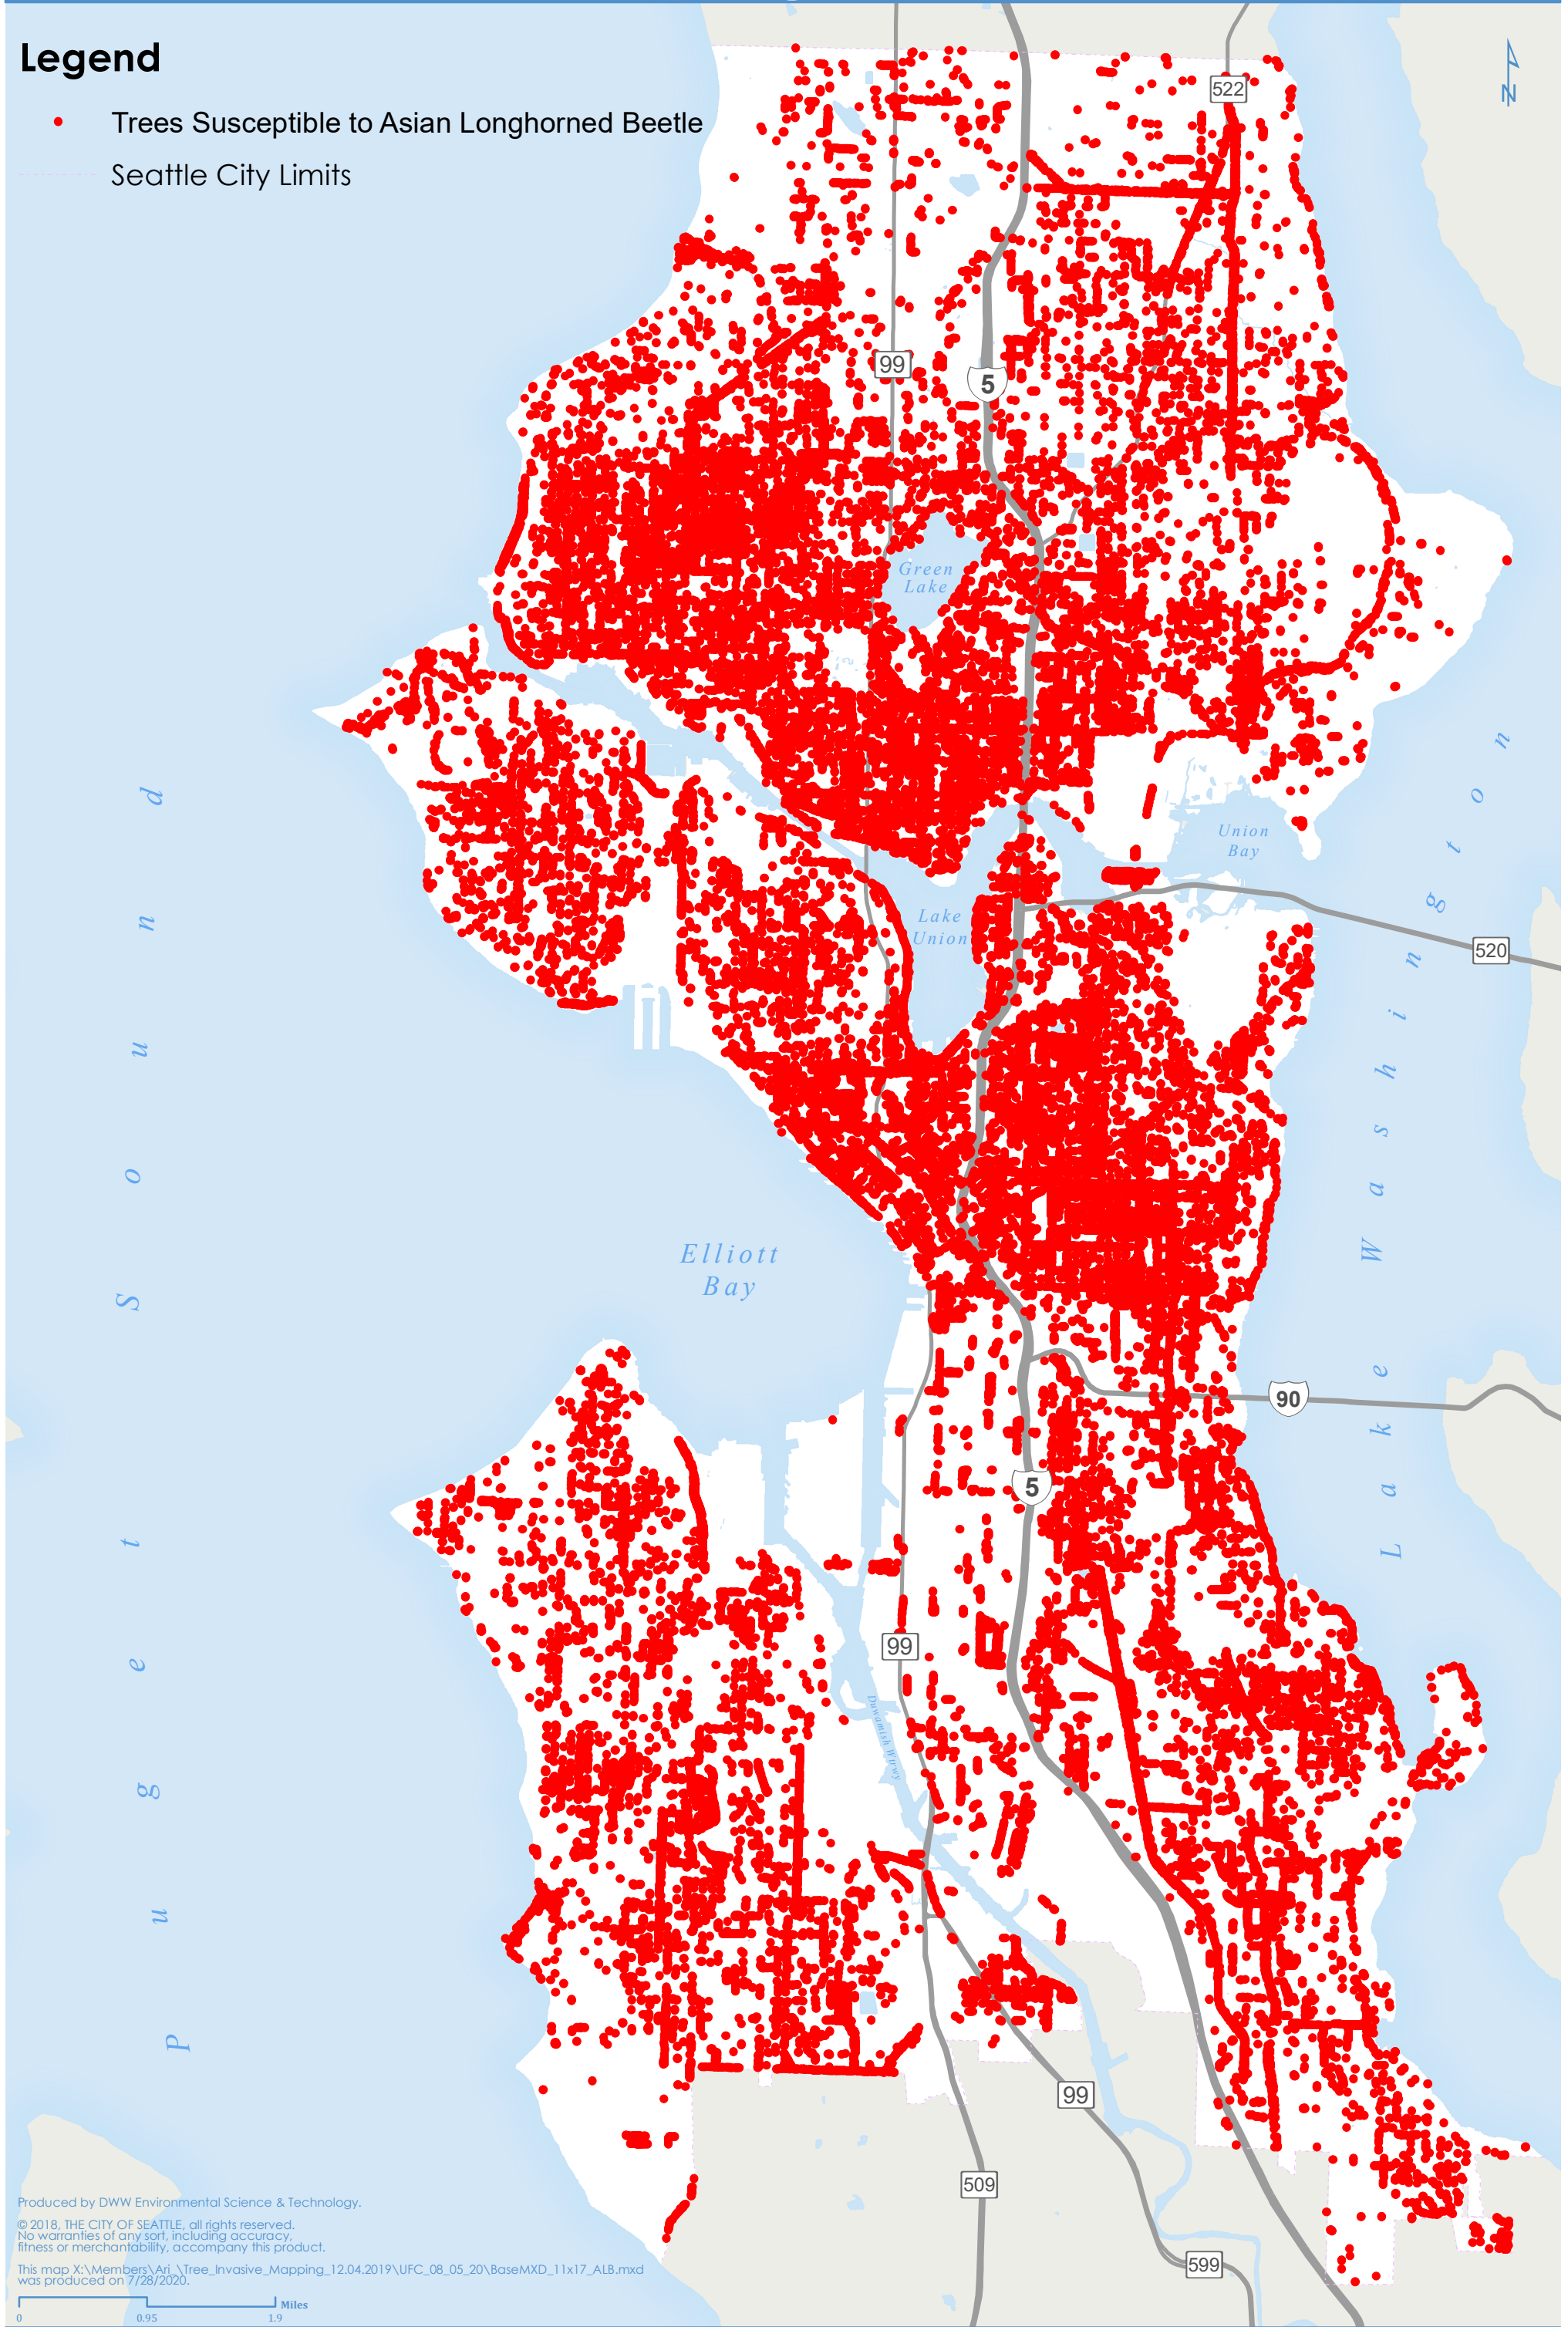

Asian Longhorned Beetle

Legend

- Trees Susceptible to Asian Longhorned Beetle
- Seattle City Limits

Produced by DWW Environmental Science & Technology.

© 2018, THE CITY OF SEATTLE, all rights reserved.
No warranties of any sort, including accuracy,
fitness or merchantability, accompany this product.

This map X:\Members\Ari\Tree_Invasive_Mapping_12.04.2019\UFC_08_05_20\BaseMXD_11x17_ALB.mxd
was produced on 7/28/2020.

0 0.95 1.9 Miles