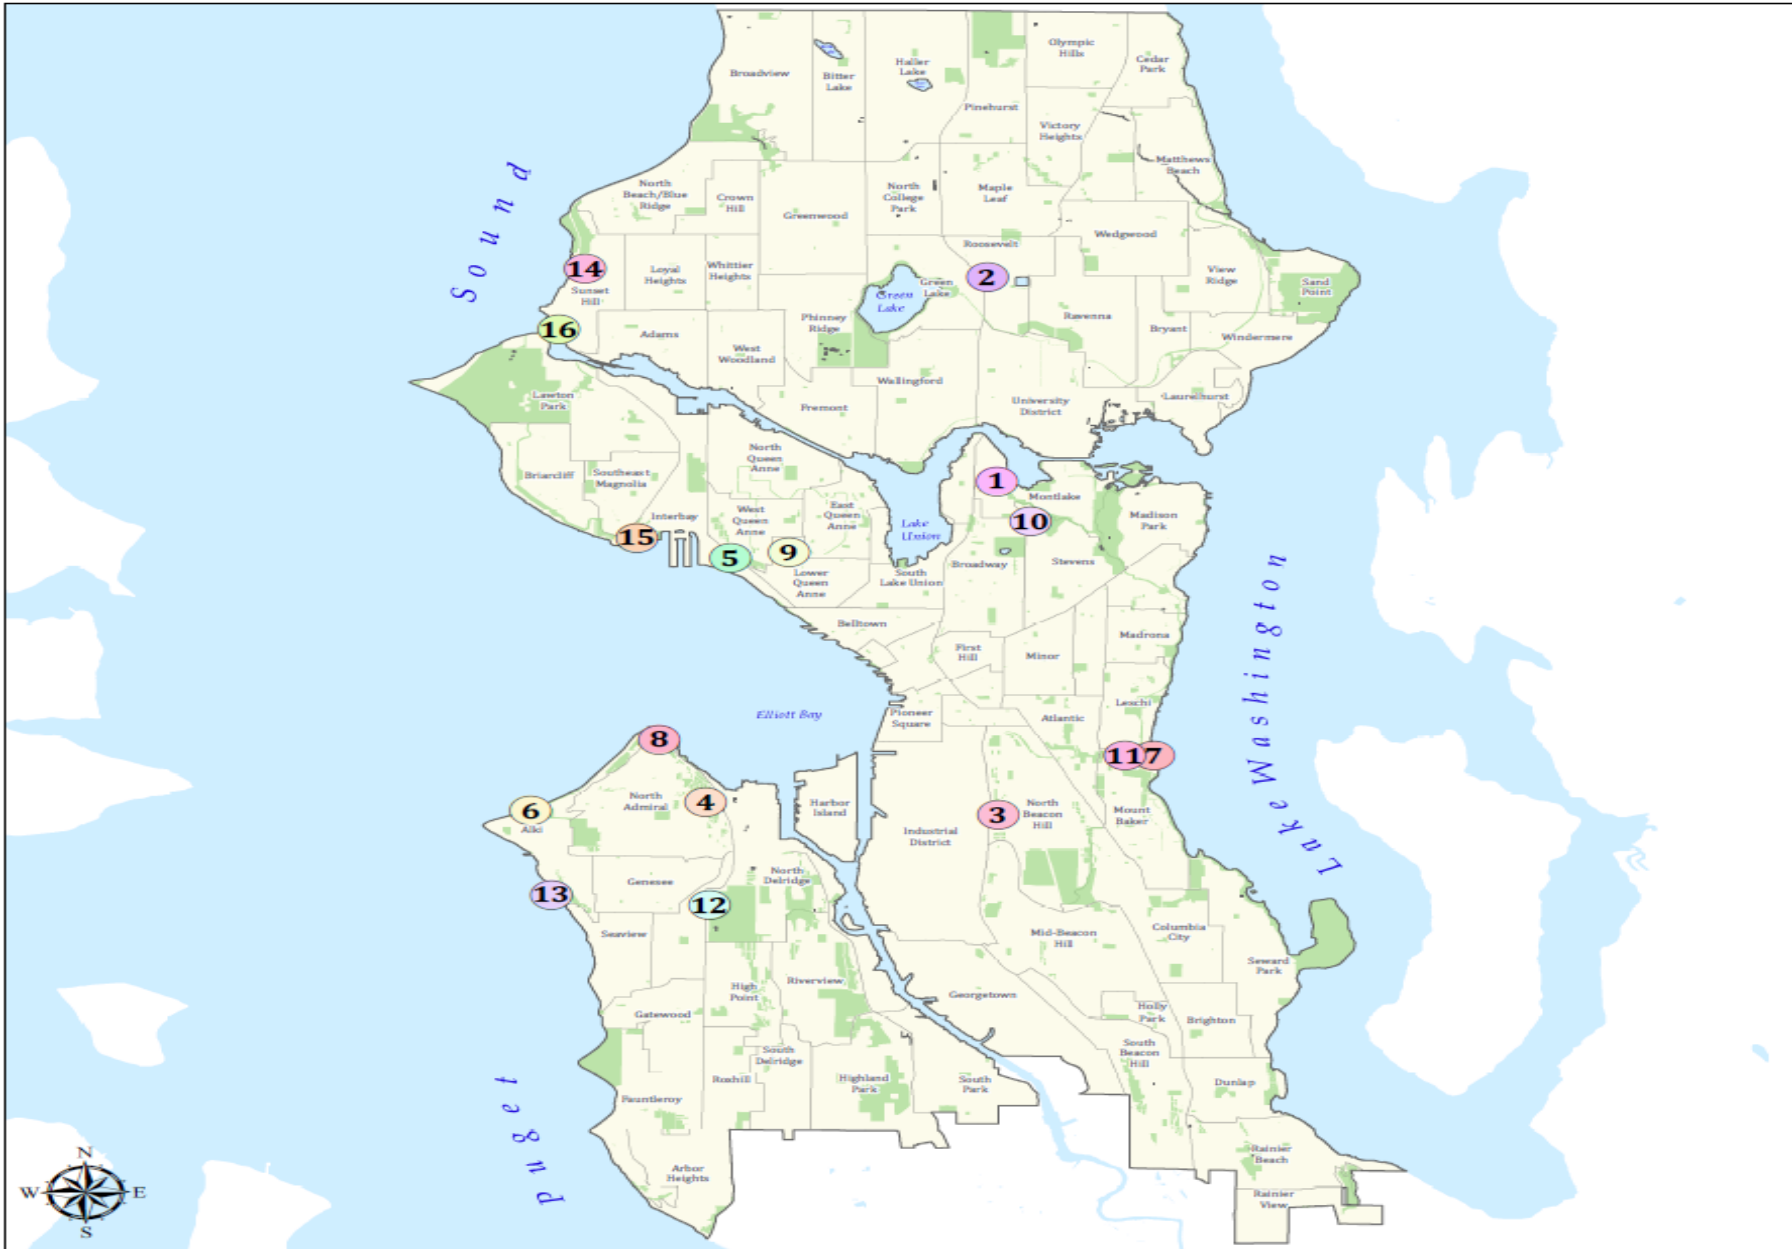

Park Viewpoint Locations

Key	
1	Bagley Viewpoint
2	Banner Place/Rainbow Viewpoint
3	12th Ave S. Viewpoint
4	Belvedere Park
5	Betty Bowen Viewpoint (Marshall Park)
6	Charles Richey Sr. Viewpoint (Alki Beach Park)
7	East Portal I-90 Overlook
8	Hamilton Viewpoint
9	Kerry Viewpoint (Kerry Park)
10	Louisa Boren Lookout (Louisa Boren Park)
11	Mt. Baker Ridge Viewpoint
12	West Seattle Rotary Viewpoint
13	Emma Schmitz Memorial Overlook
14	Sunset Hill Viewpoint (Sunset Hill Park)
15	Ursula Judkins Viewpoint
16	NW 60th Street Viewpoint

Seattle
Parks & Recreation
healthy people healthy environment strong communities

Bagley Viewpoint 10th Ave E. & E. Roanoke St.

1. Montlake Neighborhood

- Legend**
-  Park Boundary
 -  Garbage Can
 -  Bench
 -  Table
 -  Drinking Fountain
 -  Recycling Bin
 -  Sign
 -  Annual Perennial Bed
 -  Shrub Bed
 -  Hedge
 -  Turf Mowing
 -  Weed Eating
 -  Natural Area
 -  Skatepark Surface
 -  All Weather Field
 -  Artificial Turf
 -  Ballfield Turf
 -  Baseball Infield
 -  Wading Pool
 -  Water Feature
 -  Gravel
 -  Hard Surface
 -  Mulch
 -  Parking or Roadway
 -  Soil
 -  P-Patch

12th Ave S Viewpoint 12th Ave S. & S. McClellan St.

3. North Beacon Hill Neighborhood

- Legend**
-  Park Boundary
 -  Garbage Can
 -  Bench
 -  Table
 -  Drinking Fountain
 -  Recycling Bin
 -  Sign
 -  Annual Perennial Bed
 -  Brush Clearing
 -  Shrub Bed
 -  Hedge
 -  Turf Mowing
 -  Weed Eating
 -  Natural Area
 -  Skatepark Surface
 -  All Weather Field
 -  Artificial Turf
 -  Ballfield Turf
 -  Baseball Infield
 -  Wading Pool
 -  Water Feature
 -  Gravel
 -  Hard Surface
 -  Mulch
 -  Parking or Roadway
 -  Soil
 -  P-Patch