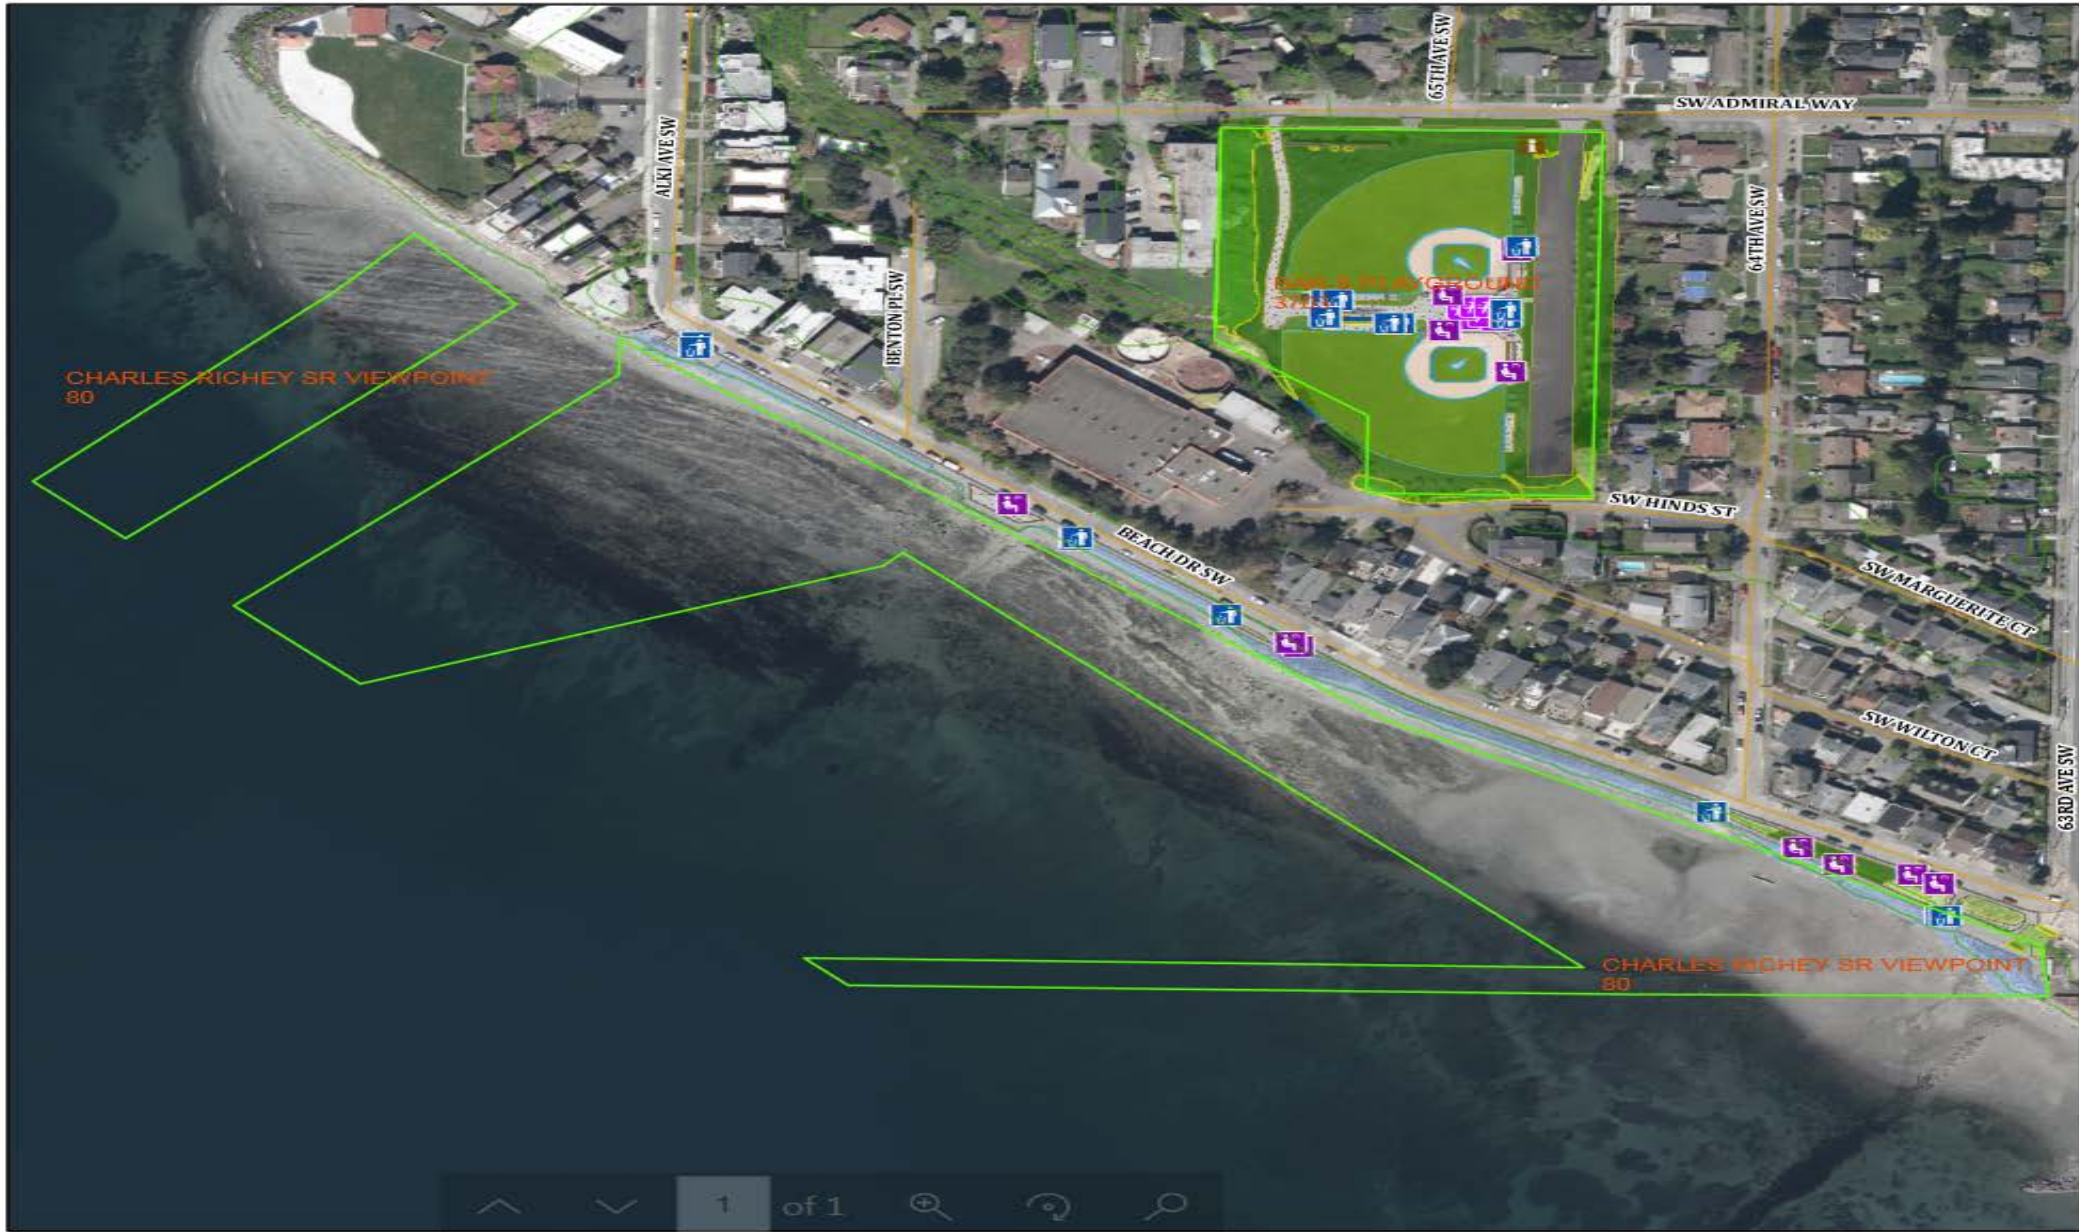

Belvedere Viewpoint SW. Admiral Way & SW. Olga St.

4. North Admiral Neighborhood

Admiral Viewpoint in Belvedere Park 3600 SW Admiral Way

4. North Admiral Neighborhood

- Legend**
- Park Boundary
 - Garbage Can
 - Bench
 - Table
 - Drinking Fountain
 - Recycling Bin
 - Sign
 - Annual Perennial Bed
 - Shrub Bed
 - Hedge
 - Turf Mowing
 - Weed Eating
 - Natural Area
 - Skatepark Surface
 - All Weather Field
 - Artificial Turf
 - Ballfield Turf
 - Baseball Infield
 - Wading Pool
 - Water Feature
 - Gravel
 - Hard Surface
 - Mulch
 - Parking or Roadway
 - Slope Mowing
 - Soil
 - P-Patch

Betty Bowen Viewpoint at Marshall Park

7th Ave W. & W. Highland Dr.

5. West Queen Anne Neighborhood

- Legend**
-  Park Boundary
 -  Garbage Can
 -  Bench
 -  Table
 -  Drinking Fountain
 -  Recycling Bin
 -  Sign
 -  Annual Perennial Bed
 -  Shrub Bed
 -  Hedge
 -  Turf Mowing
 -  Weed Eating
 -  Natural Area
 -  Skatepark Surface
 -  All Weather Field
 -  Artificial Turf
 -  Ballfield Turf
 -  Baseball Infield
 -  Wading Pool
 -  Water Feature
 -  Gravel
 -  Hard Surface
 -  Mulch
 -  Parking or Roadway
 -  Soil
 -  P-Patch

Charles Richey Sr. Viewpoint Alki Beach Park 1702 Alki Ave SW

6. Alki Neighborhood

Legend

-  Park Boundary
-  Garbage Can
-  Bench
-  Table
-  Drinking Fountain
-  Recycling Bin
-  Sign
-  Annual Perennial Bed
-  Shrub Bed
-  Hedge
-  Turf Mowing
-  Weed Eating
-  Natural Area
-  Skatepark Surface
-  All Weather Field
-  Artificial Turf
-  Ballfield Turf
-  Baseball Infield
-  Gravel
-  Hard Surface
-  Mulch
-  Parking or Roadway
-  Shoreline Maintenance
-  Soil
-  P-Patch