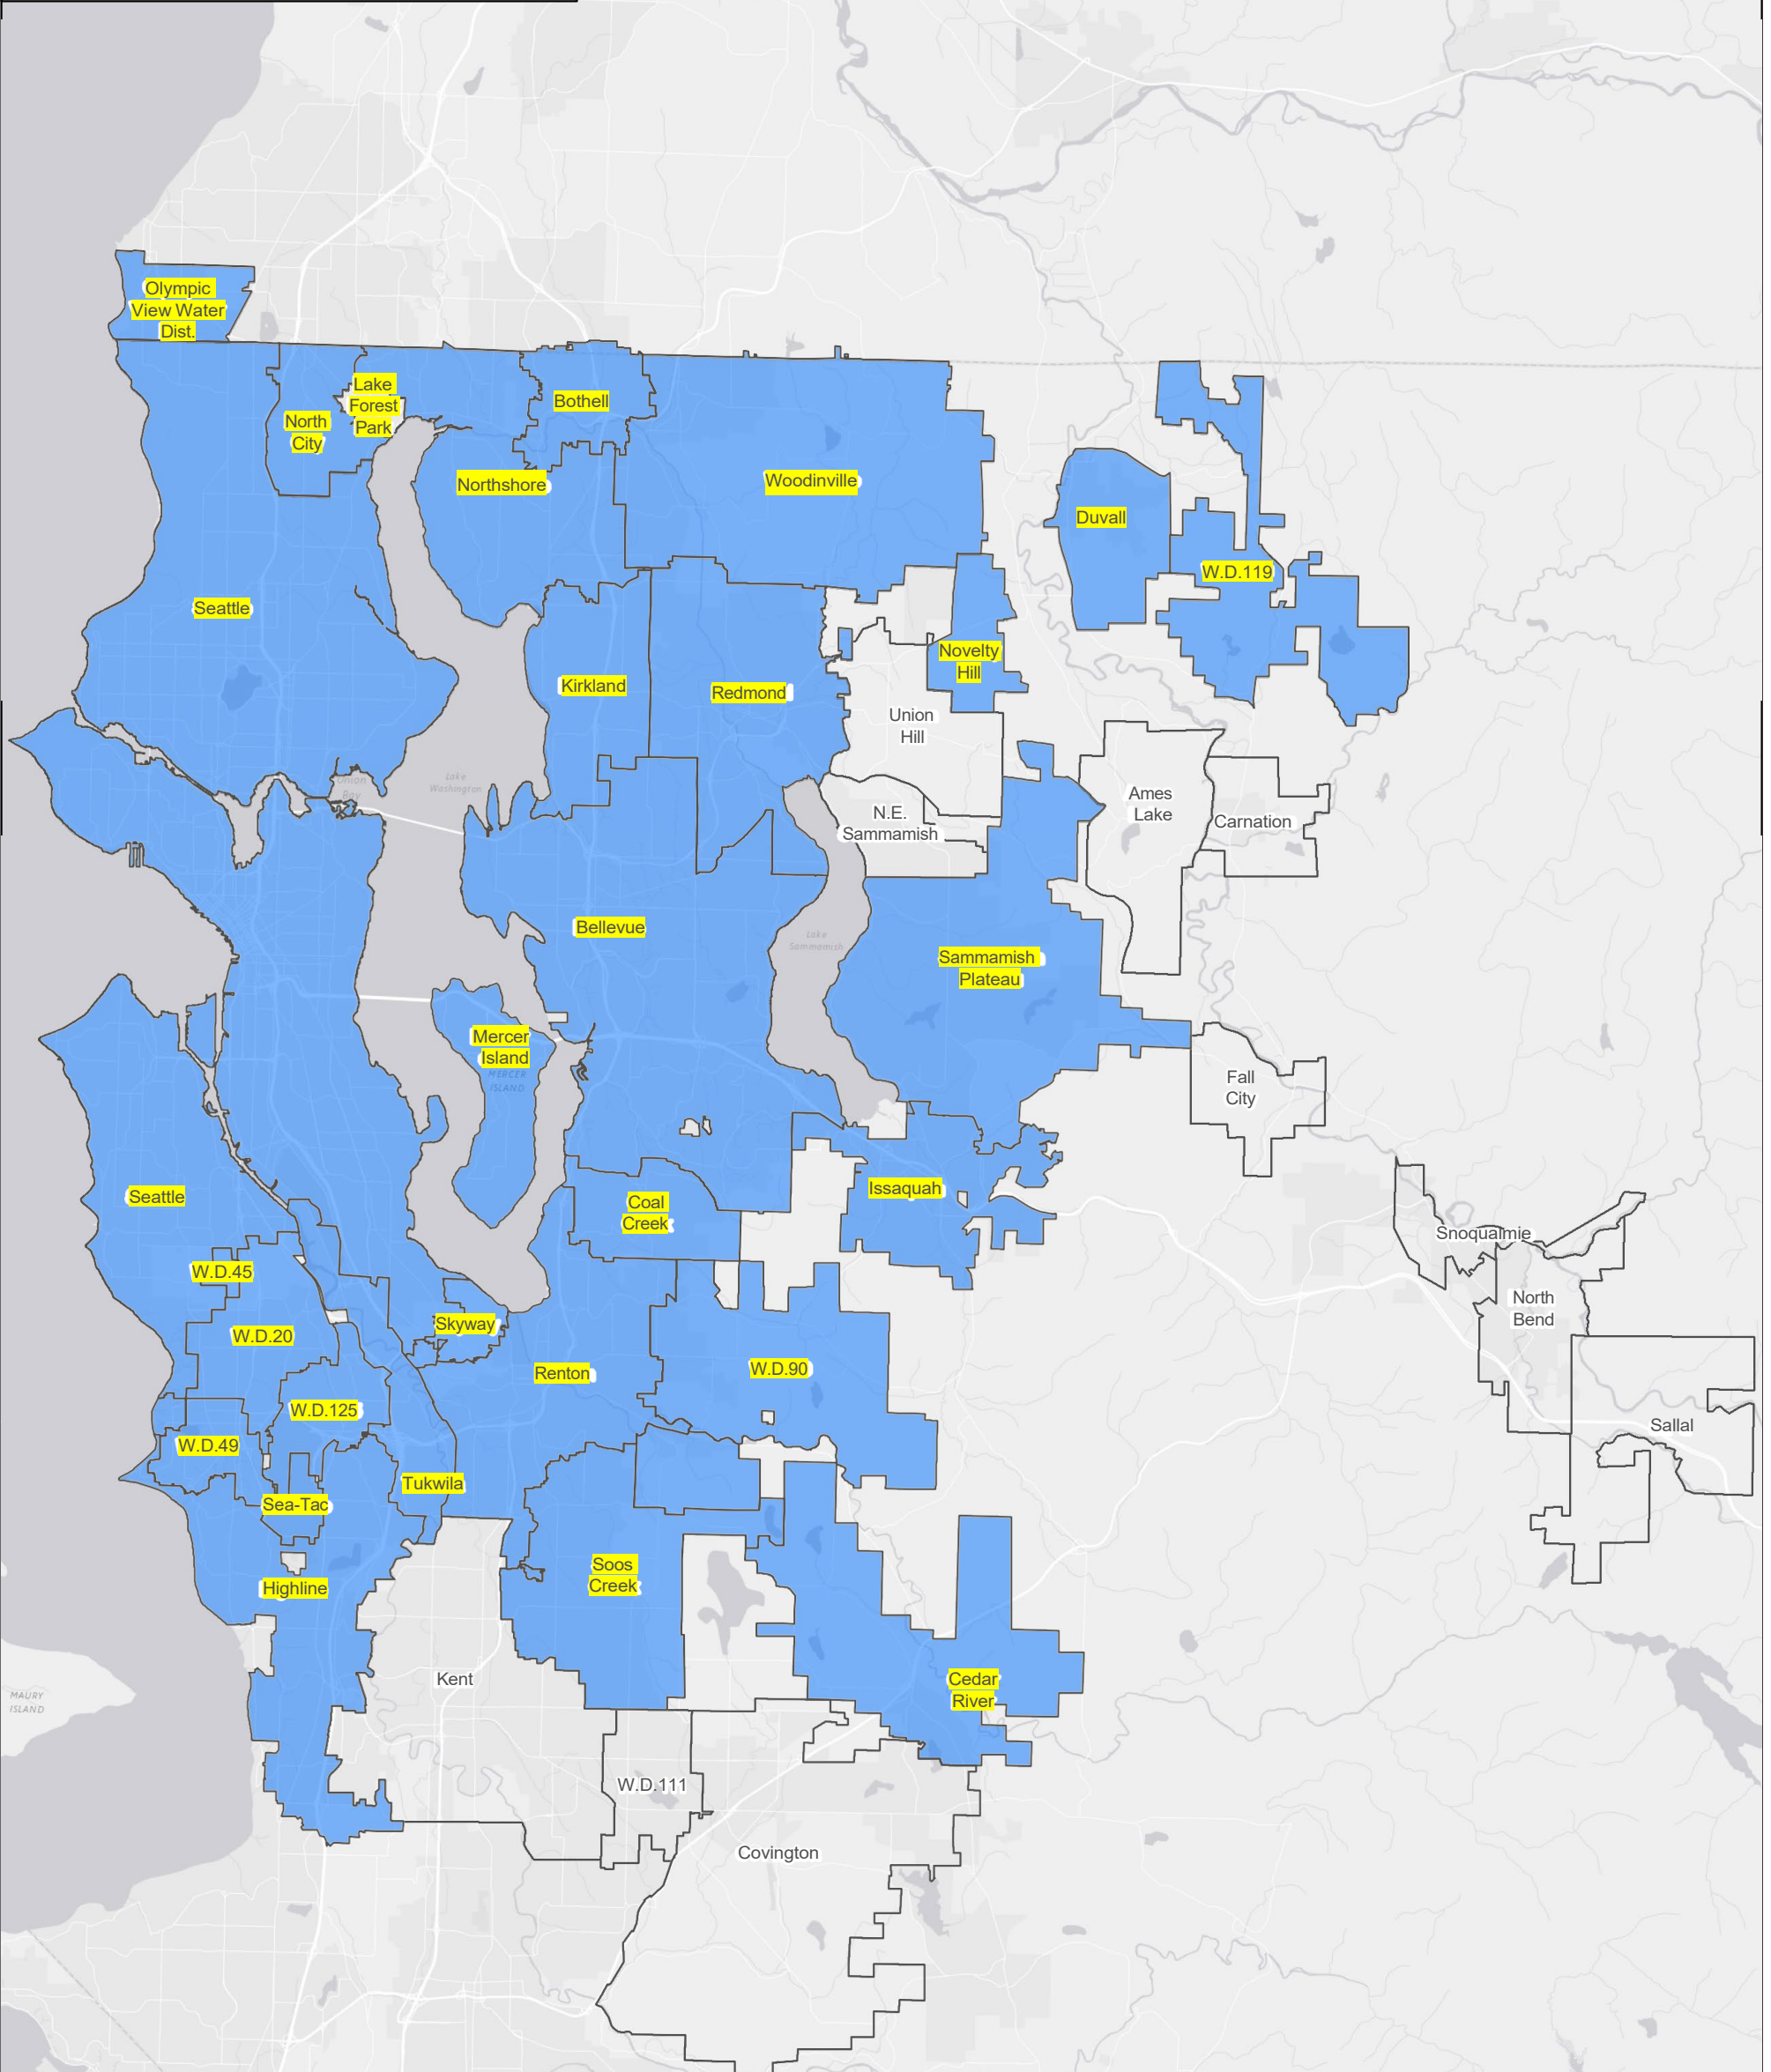

Area Served by Seattle

Areas served by the Seattle Water Supply system: Seattle, Olympic View Water Dist., North City, Bothell, Northshore, Woodinville, Duvall, W.D.119, Novelty Hill, Sammamish Plateau, Redmond, Bellevue, Kirkland, Mercer Island, Coal Creek, Issaquah, Renton, W.D.90, Cedar River, Soos Creek, Skyway, Sea-Tac, Tukwila, W.D.20, W.D.45, Highline, W.D.49, W.D.125.

Other areas referenced on the map include: Lake Forest Park, North Bend, Snoqualmie, Fall City, Ames lake, N.E. Sammamish, Carnation, Union Hill, Kent, Covington, W.D.111, Sallal.

7/24/2015 2:37:07 PM
©2015, THE CITY OF SEATTLE, all rights reserved.
Produced by SPU-IT, GIS Products & Services.
No warranties of any sort, including accuracy, fitness or merchantability, accompany this product.
Coordinate System: State Plane, NAD83-91, Washington North Zone
T:\cartoArcMap\2015\spu\mxd\SeattleWater3.mxd