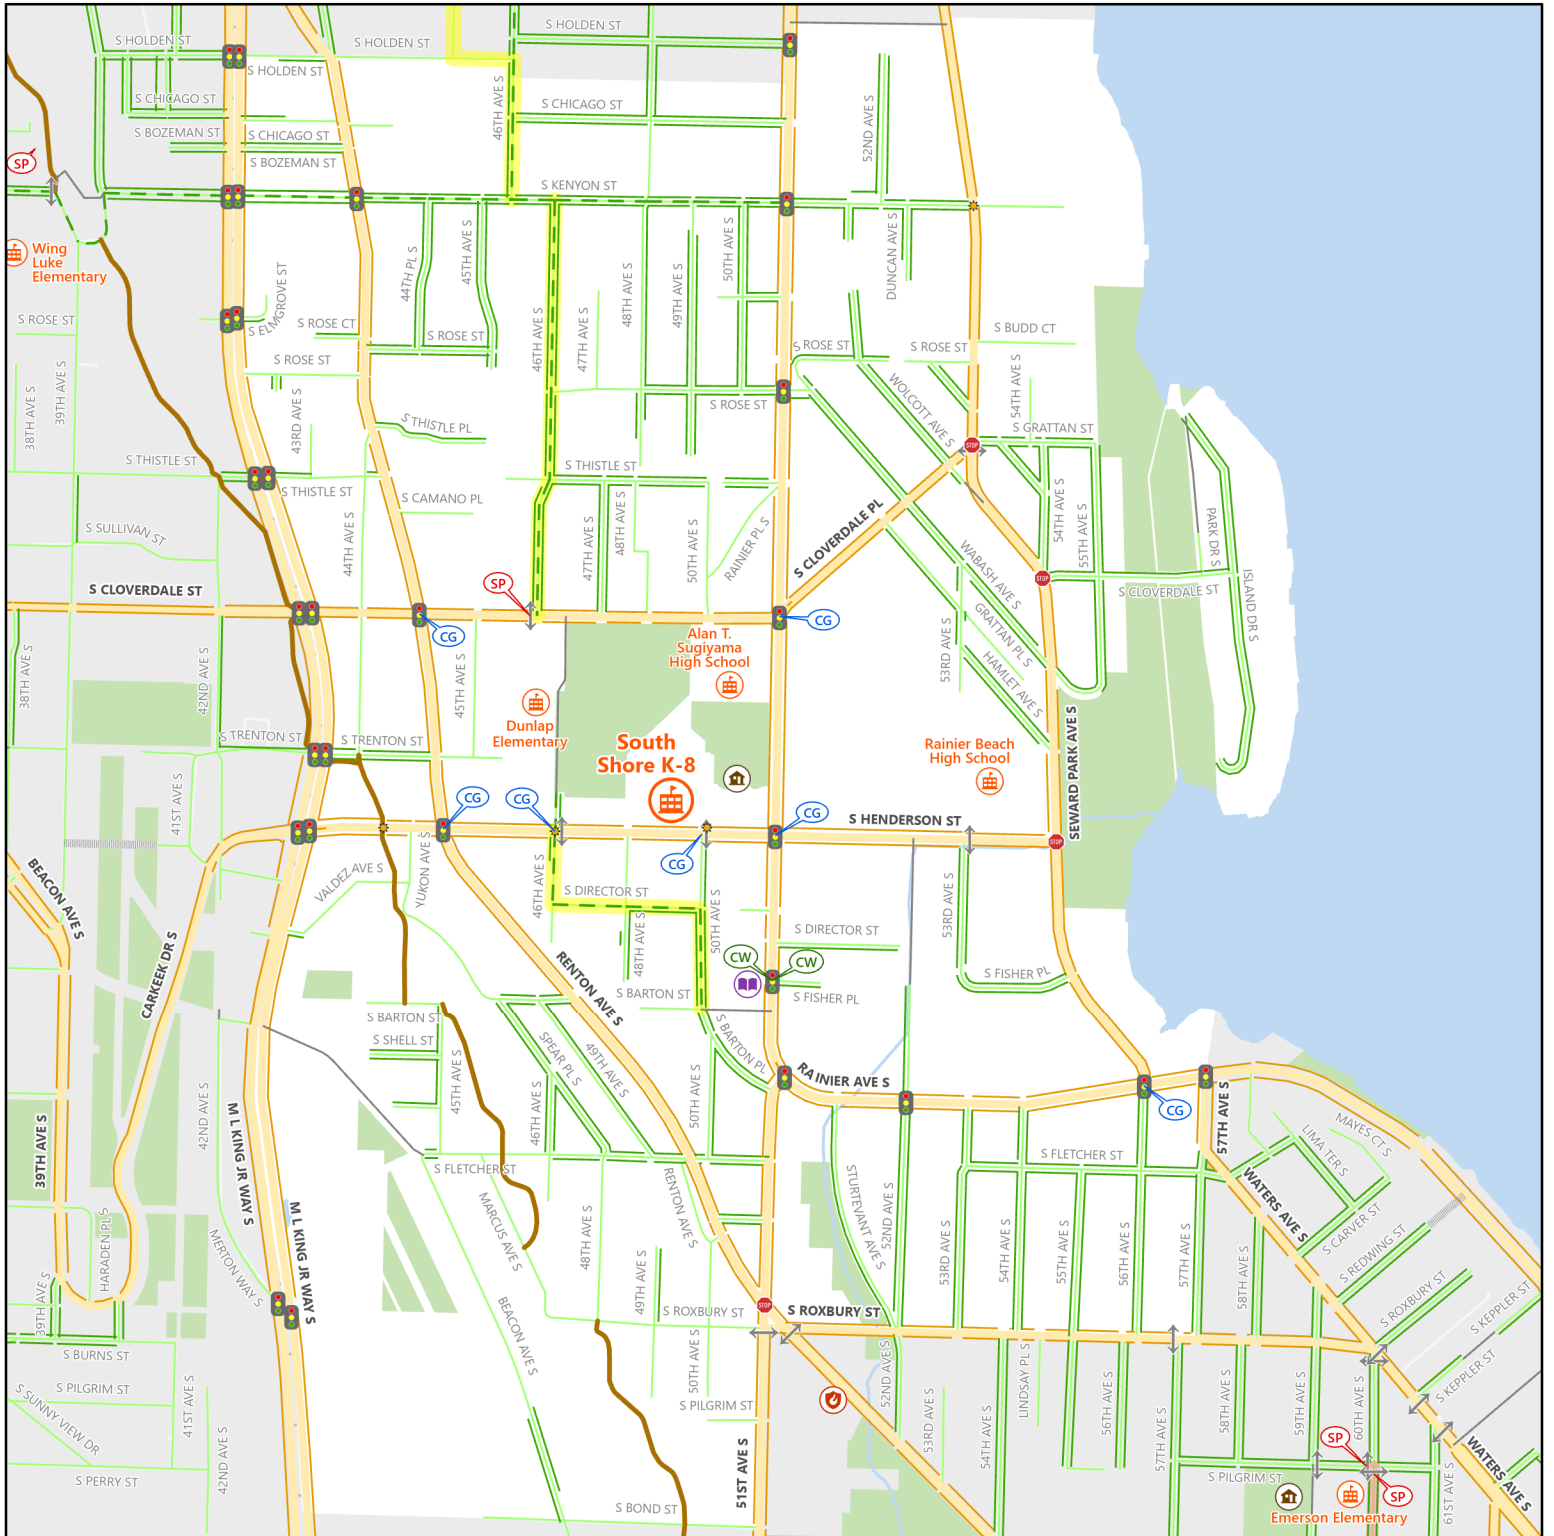

2023-24 Safe Routes to School

South Shore K-8

0 412.5 825 1,650 Feet