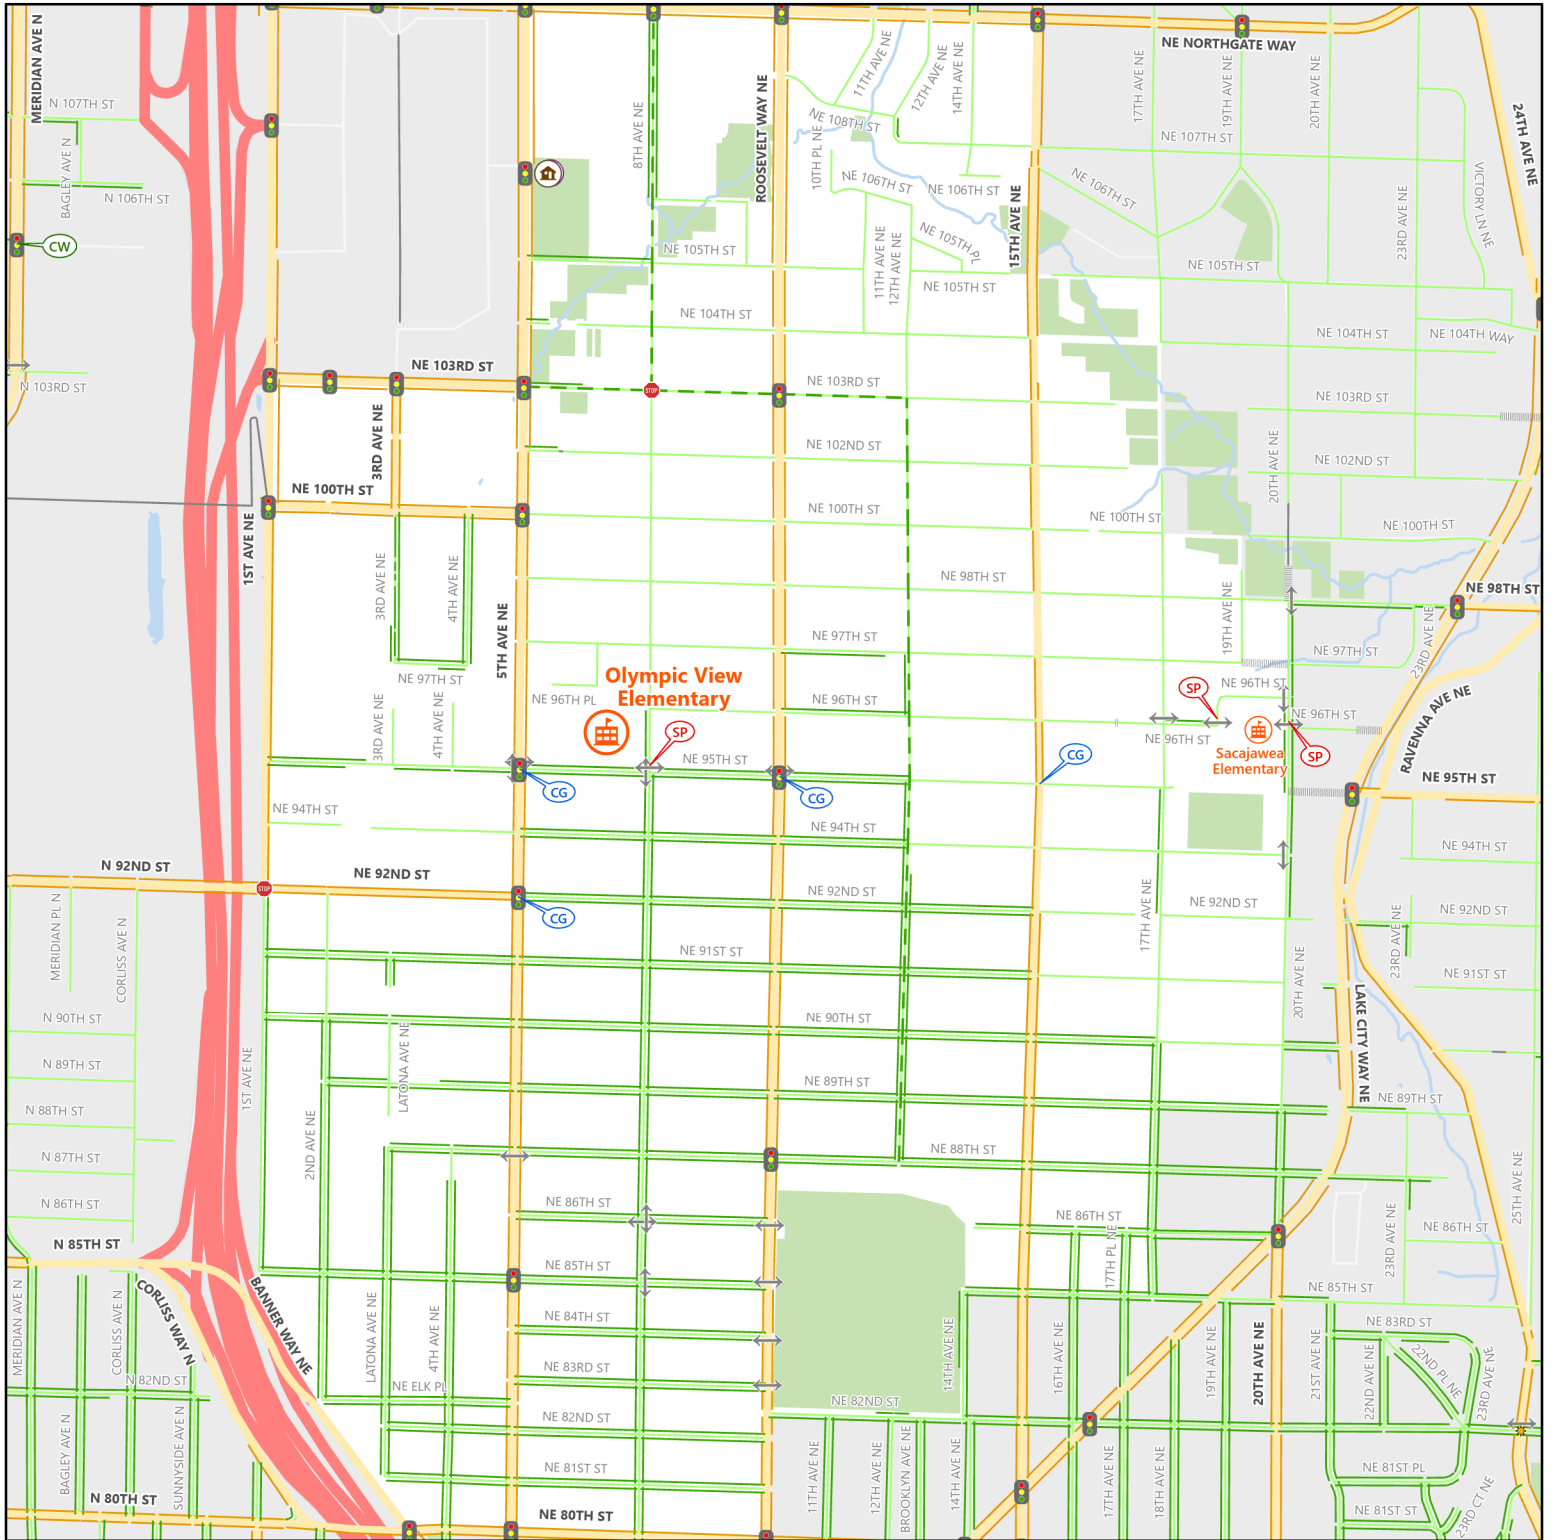

2023-24 Safe Routes to School

Olympic View Elementary

0 455 910 1,820 Feet