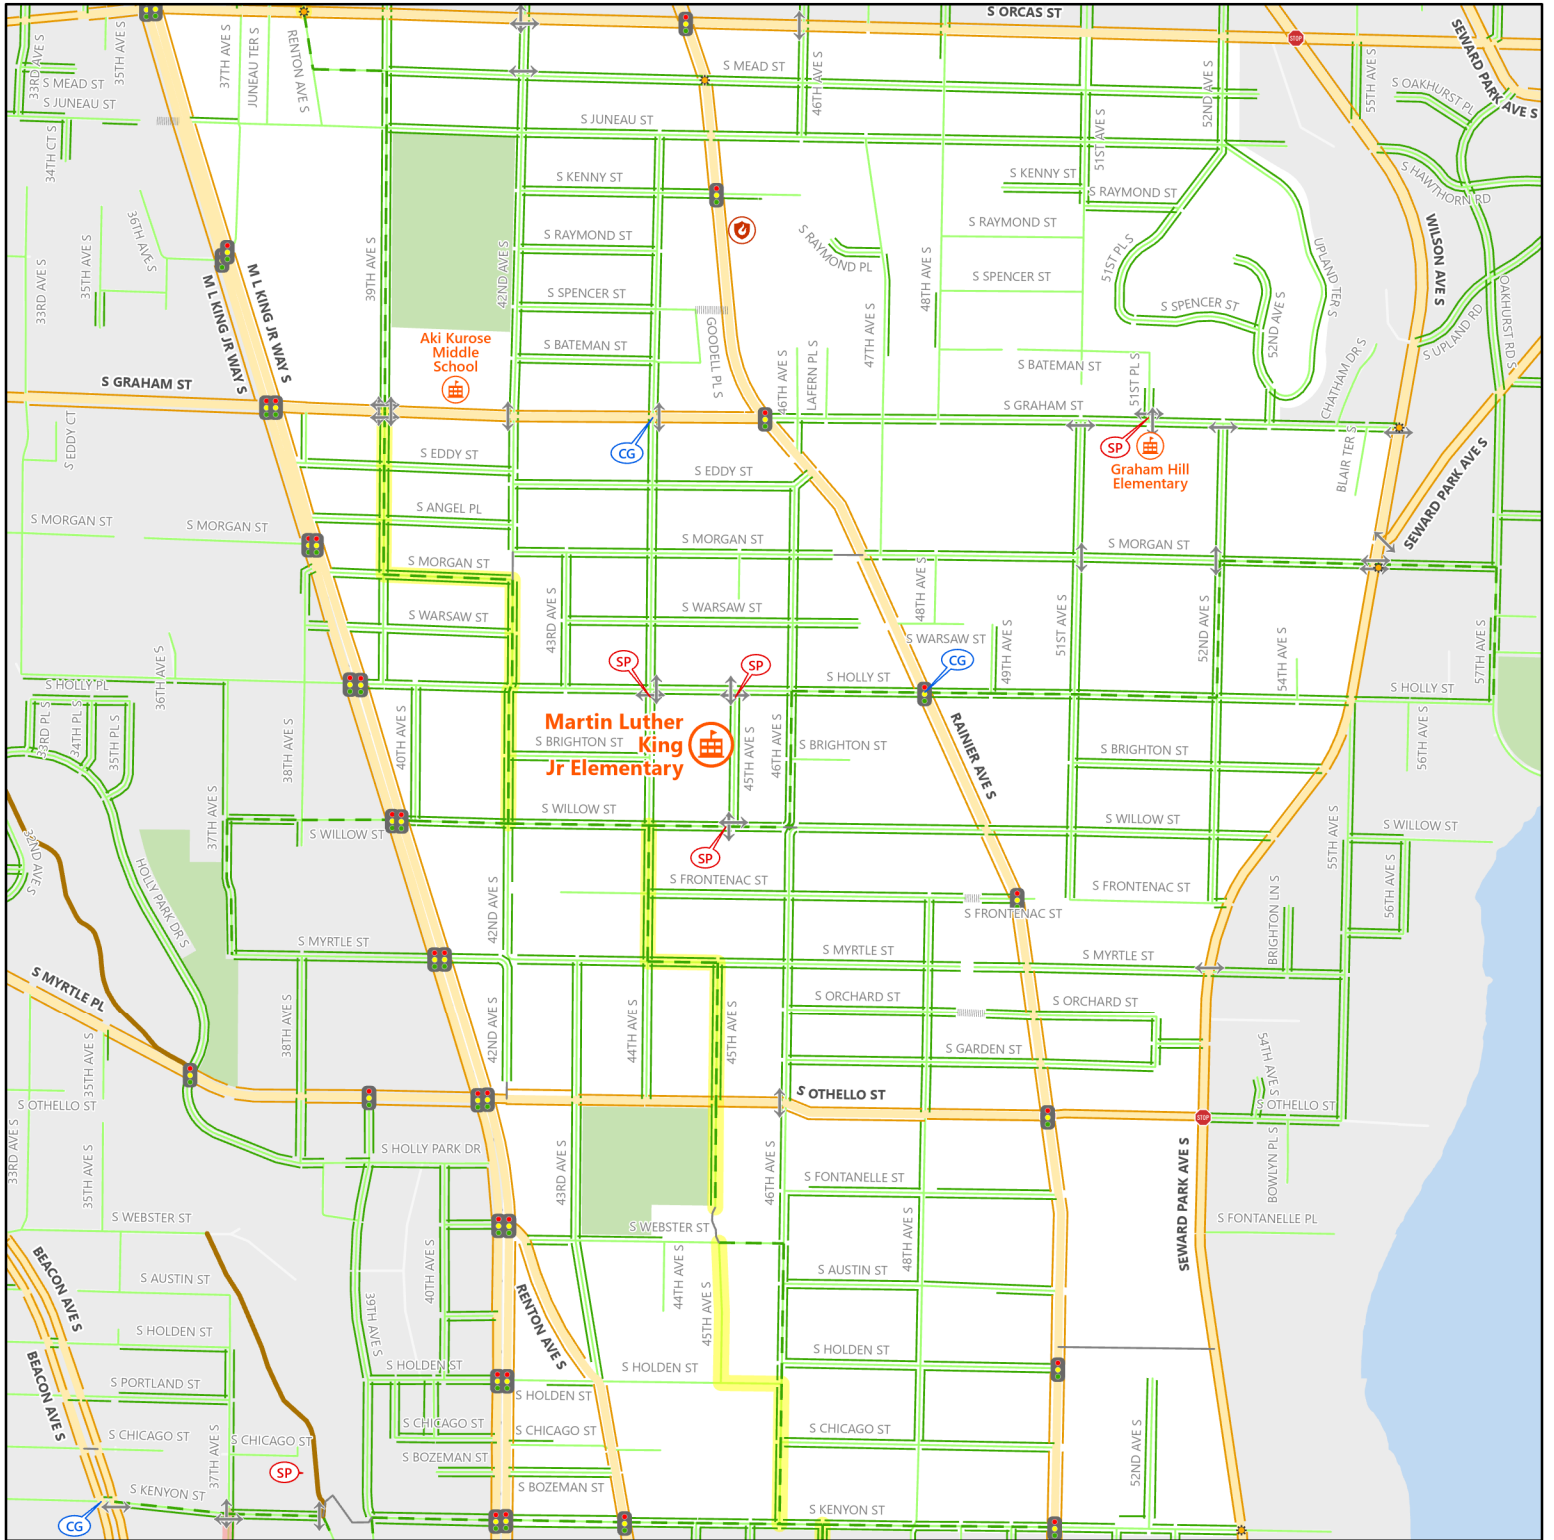

2023-24 Safe Routes to School

Martin Luther King Jr Elementary

0 412.5 825 1,650 Feet

Seattle
Department of
Transportation

Author: Seattle ITD, GIS-CADD