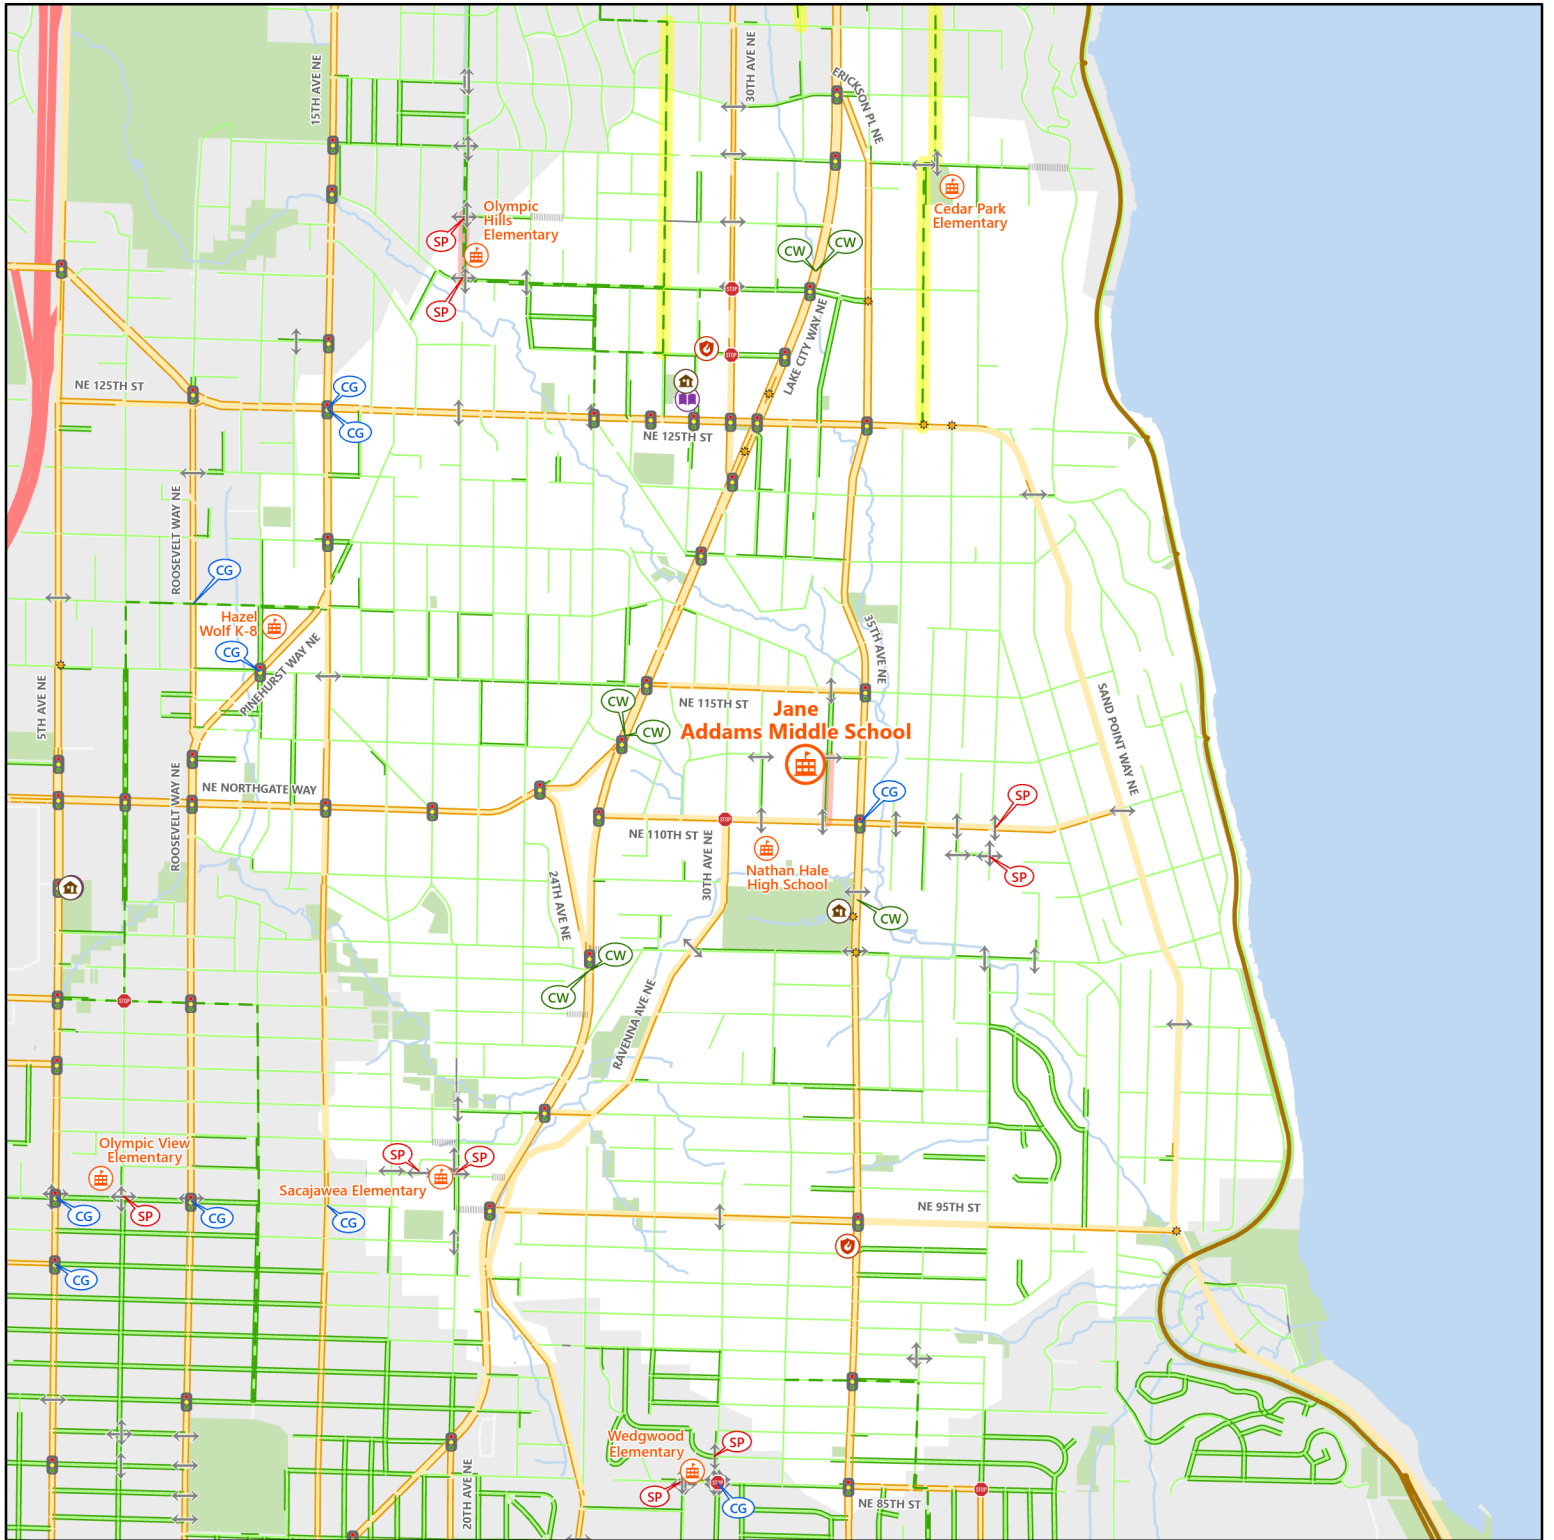

2023-24 Safe Routes to School

Jane Addams Middle School

0 500 1,000 2,000 Feet