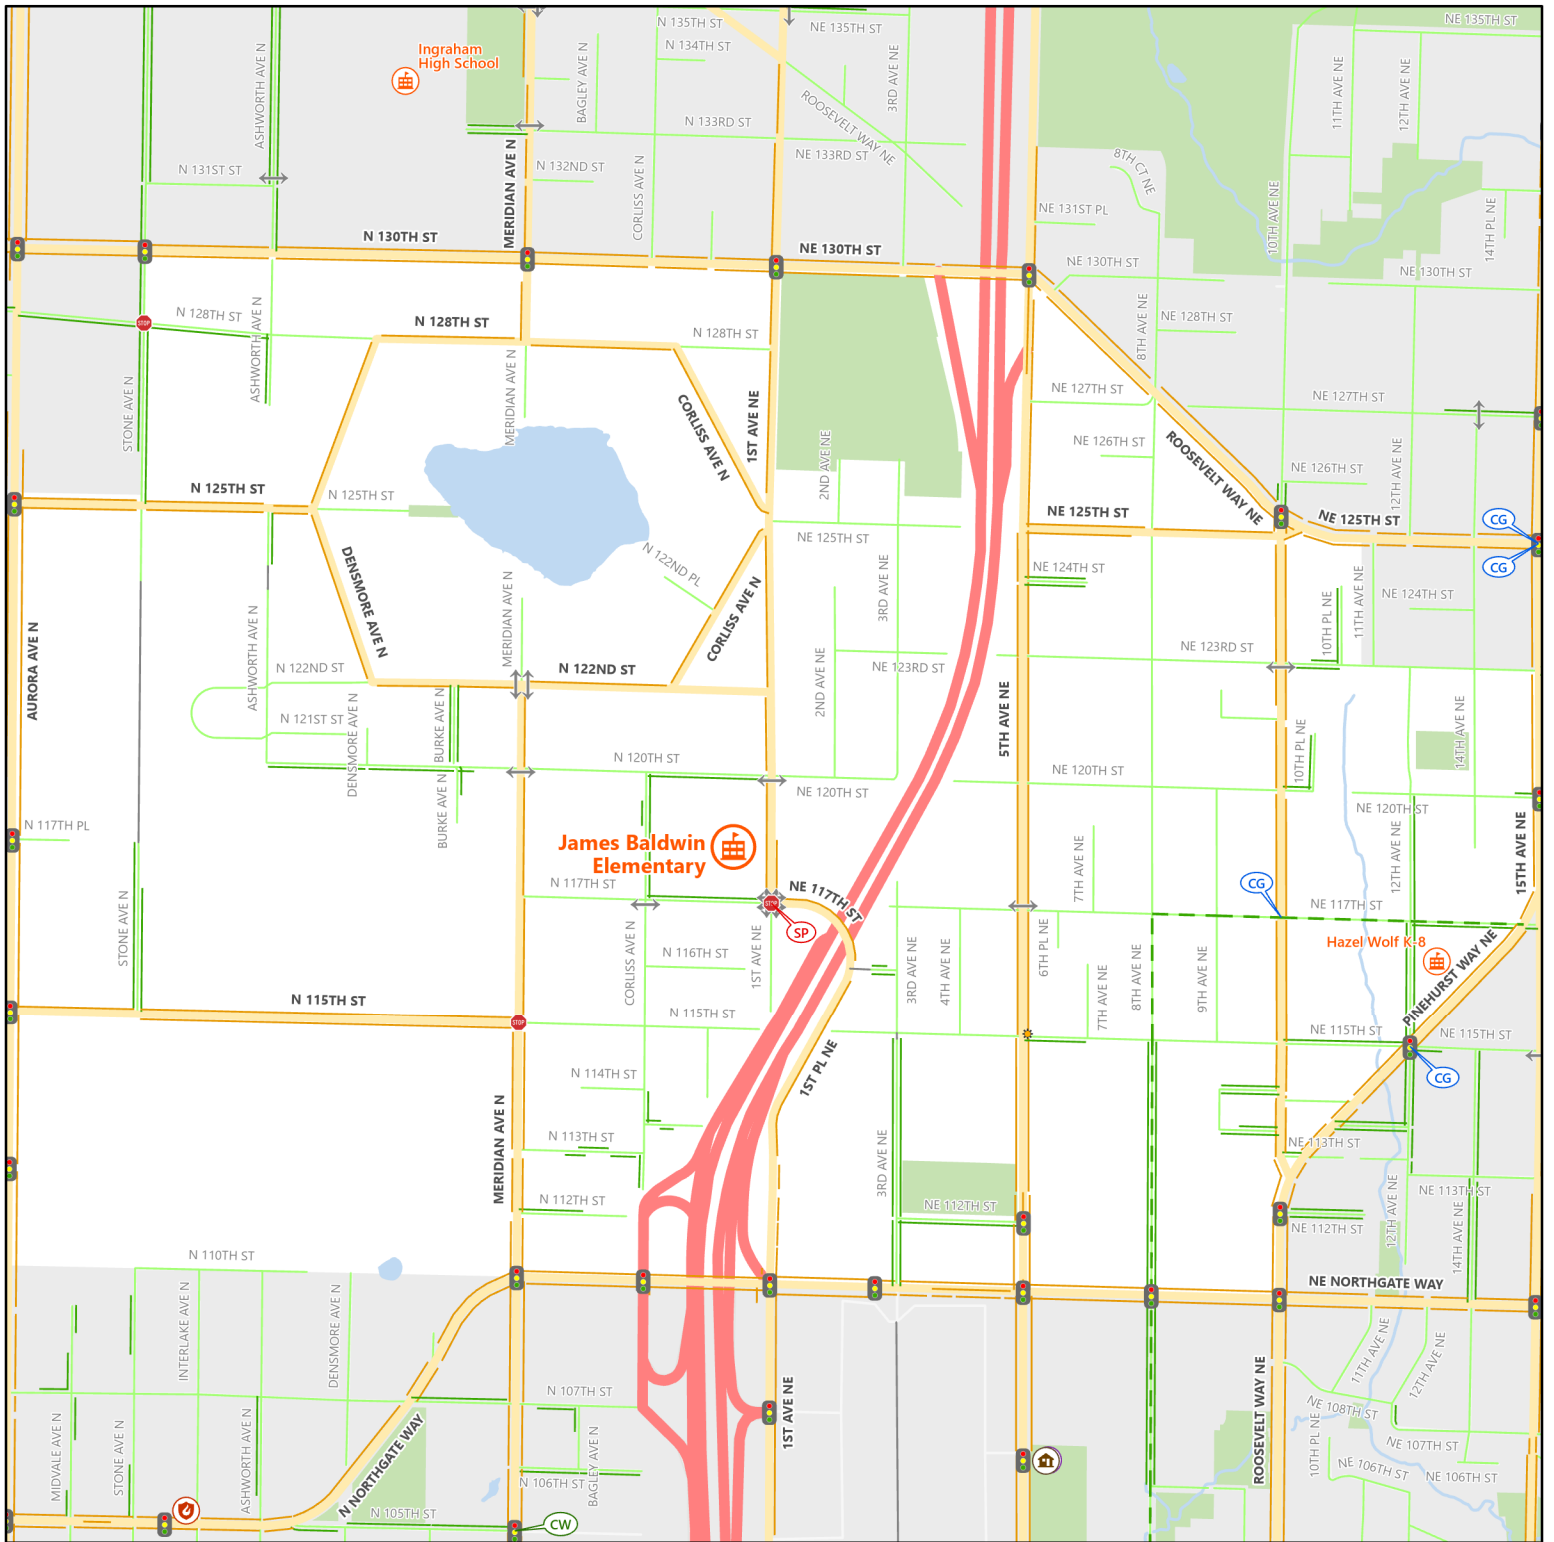

2023-24 Safe Routes to School

James Baldwin Elementary

0 455 910 1,820 Feet