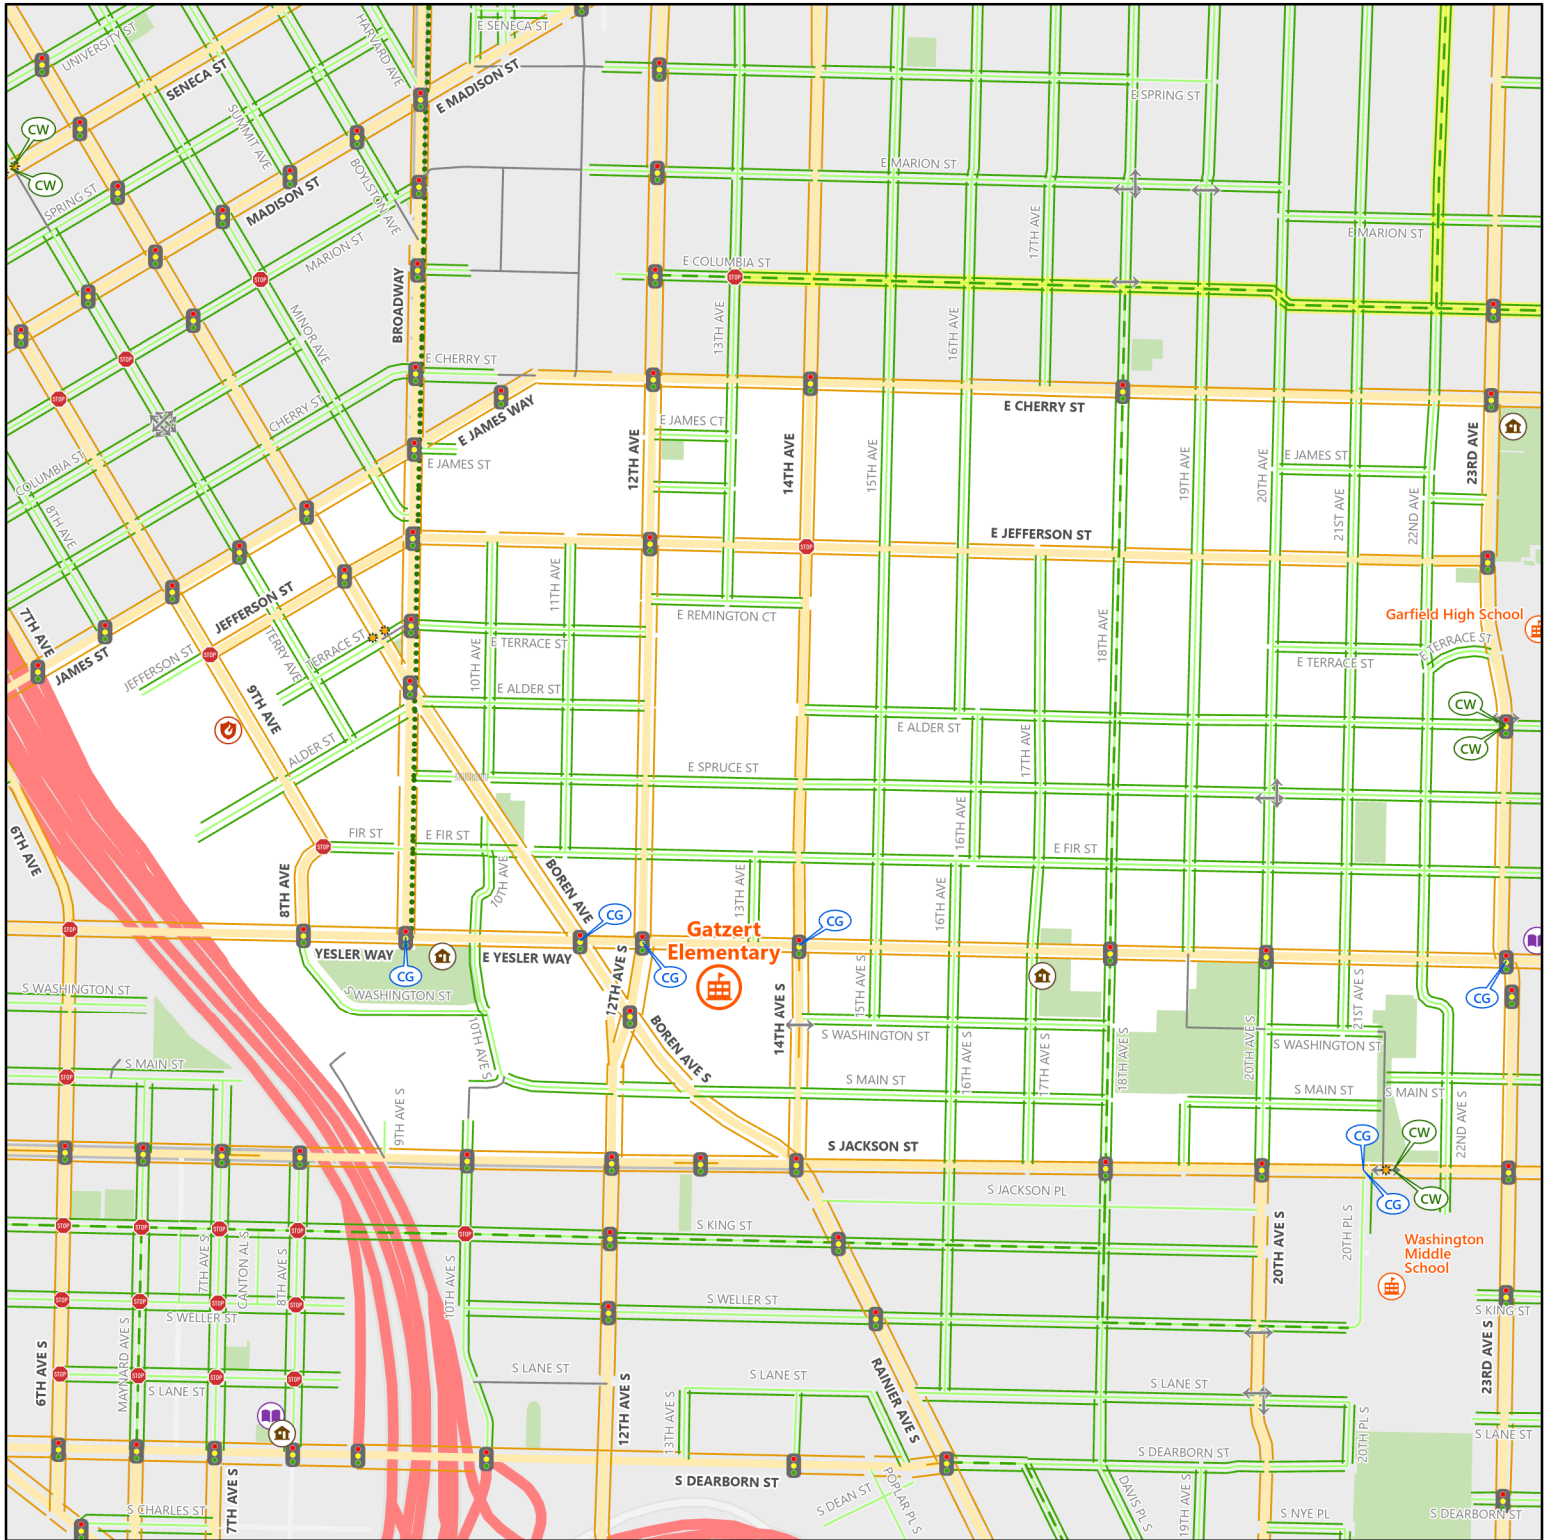

2023-24 Safe Routes to School

Gatzert Elementary

0 360 720 1,440 Feet

Seattle
Department of
Transportation

Author: Seattle ITD, GIS-CADD