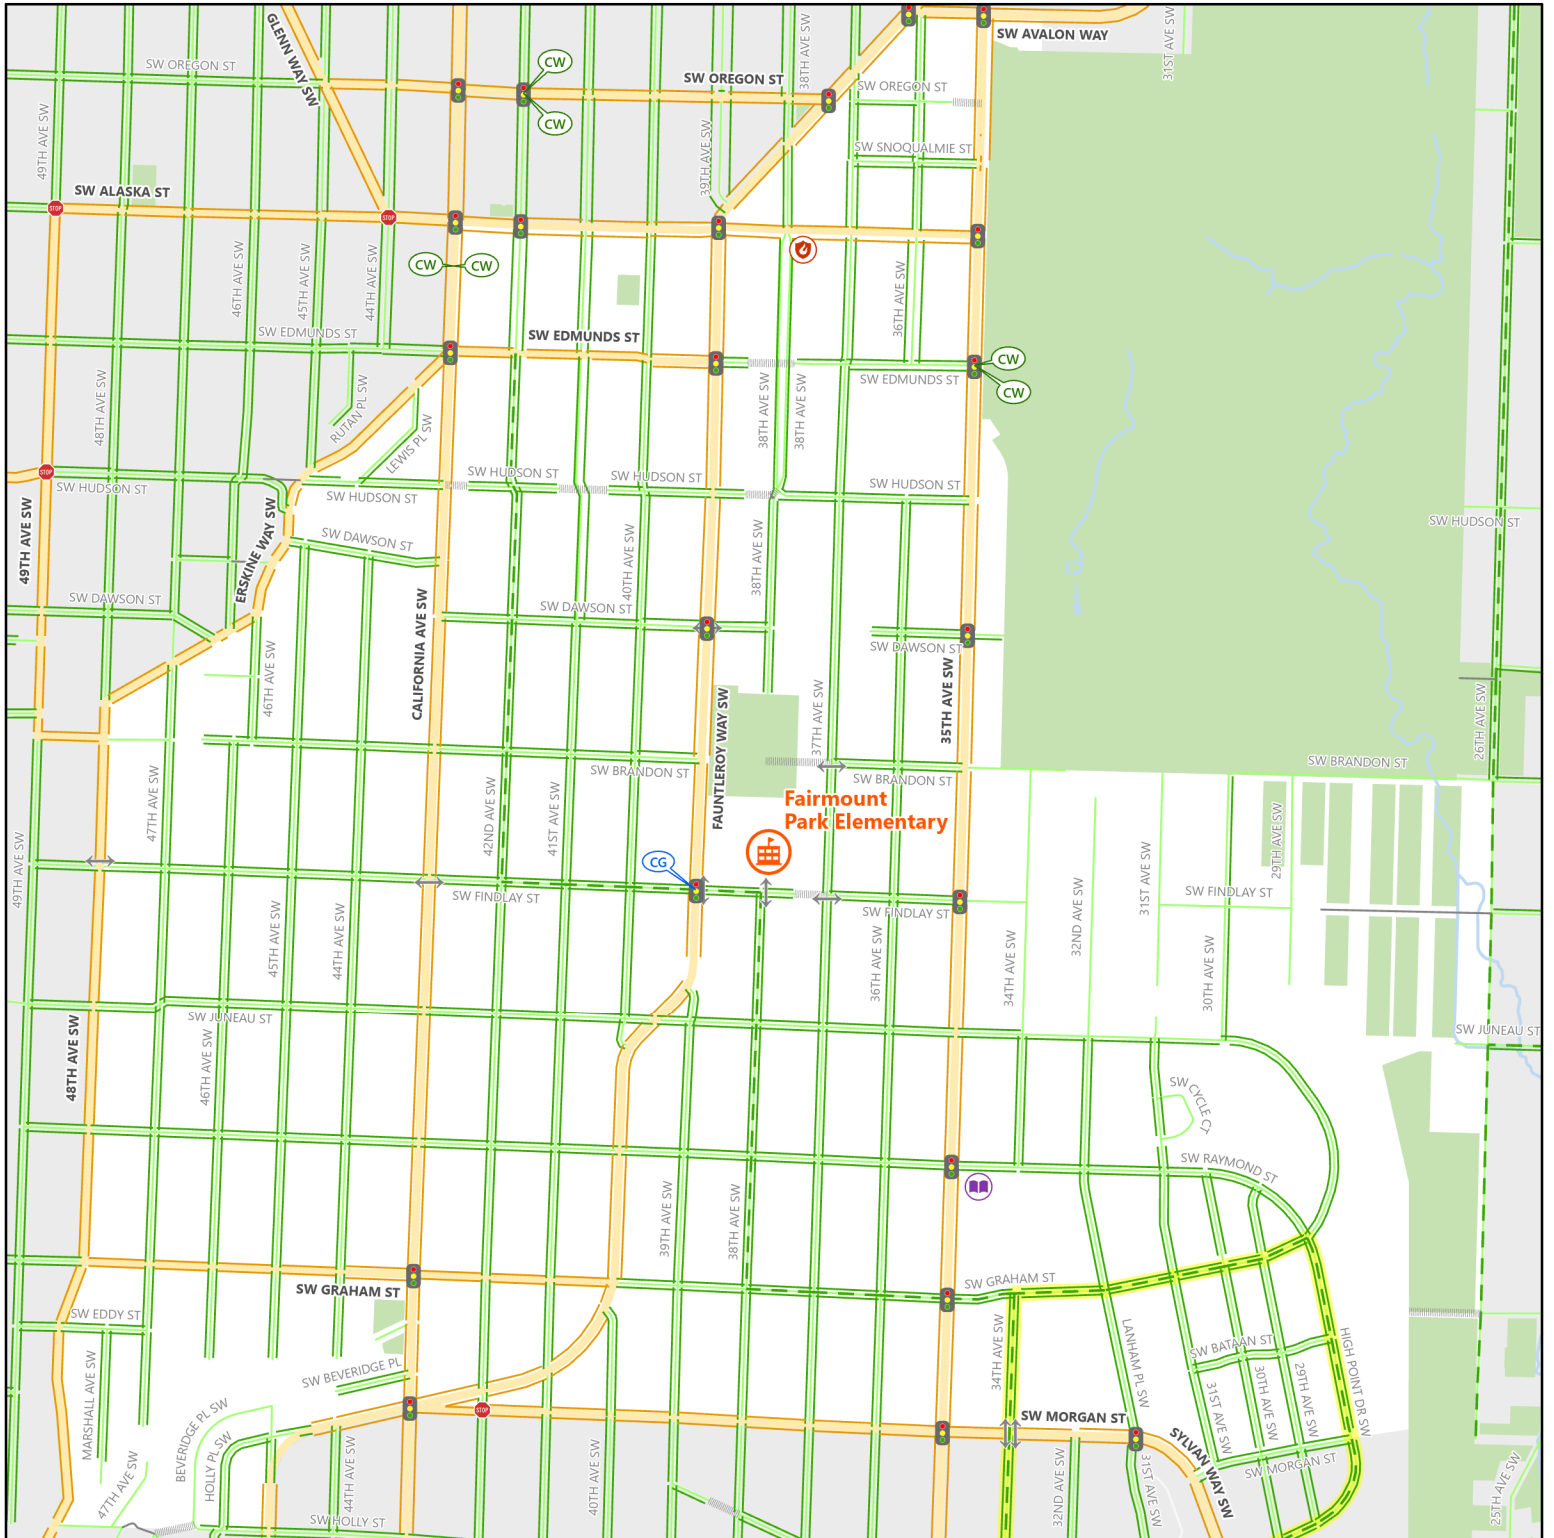

2023-24 Safe Routes to School

Fairmount Park Elementary

0 435 870 1,740 Feet