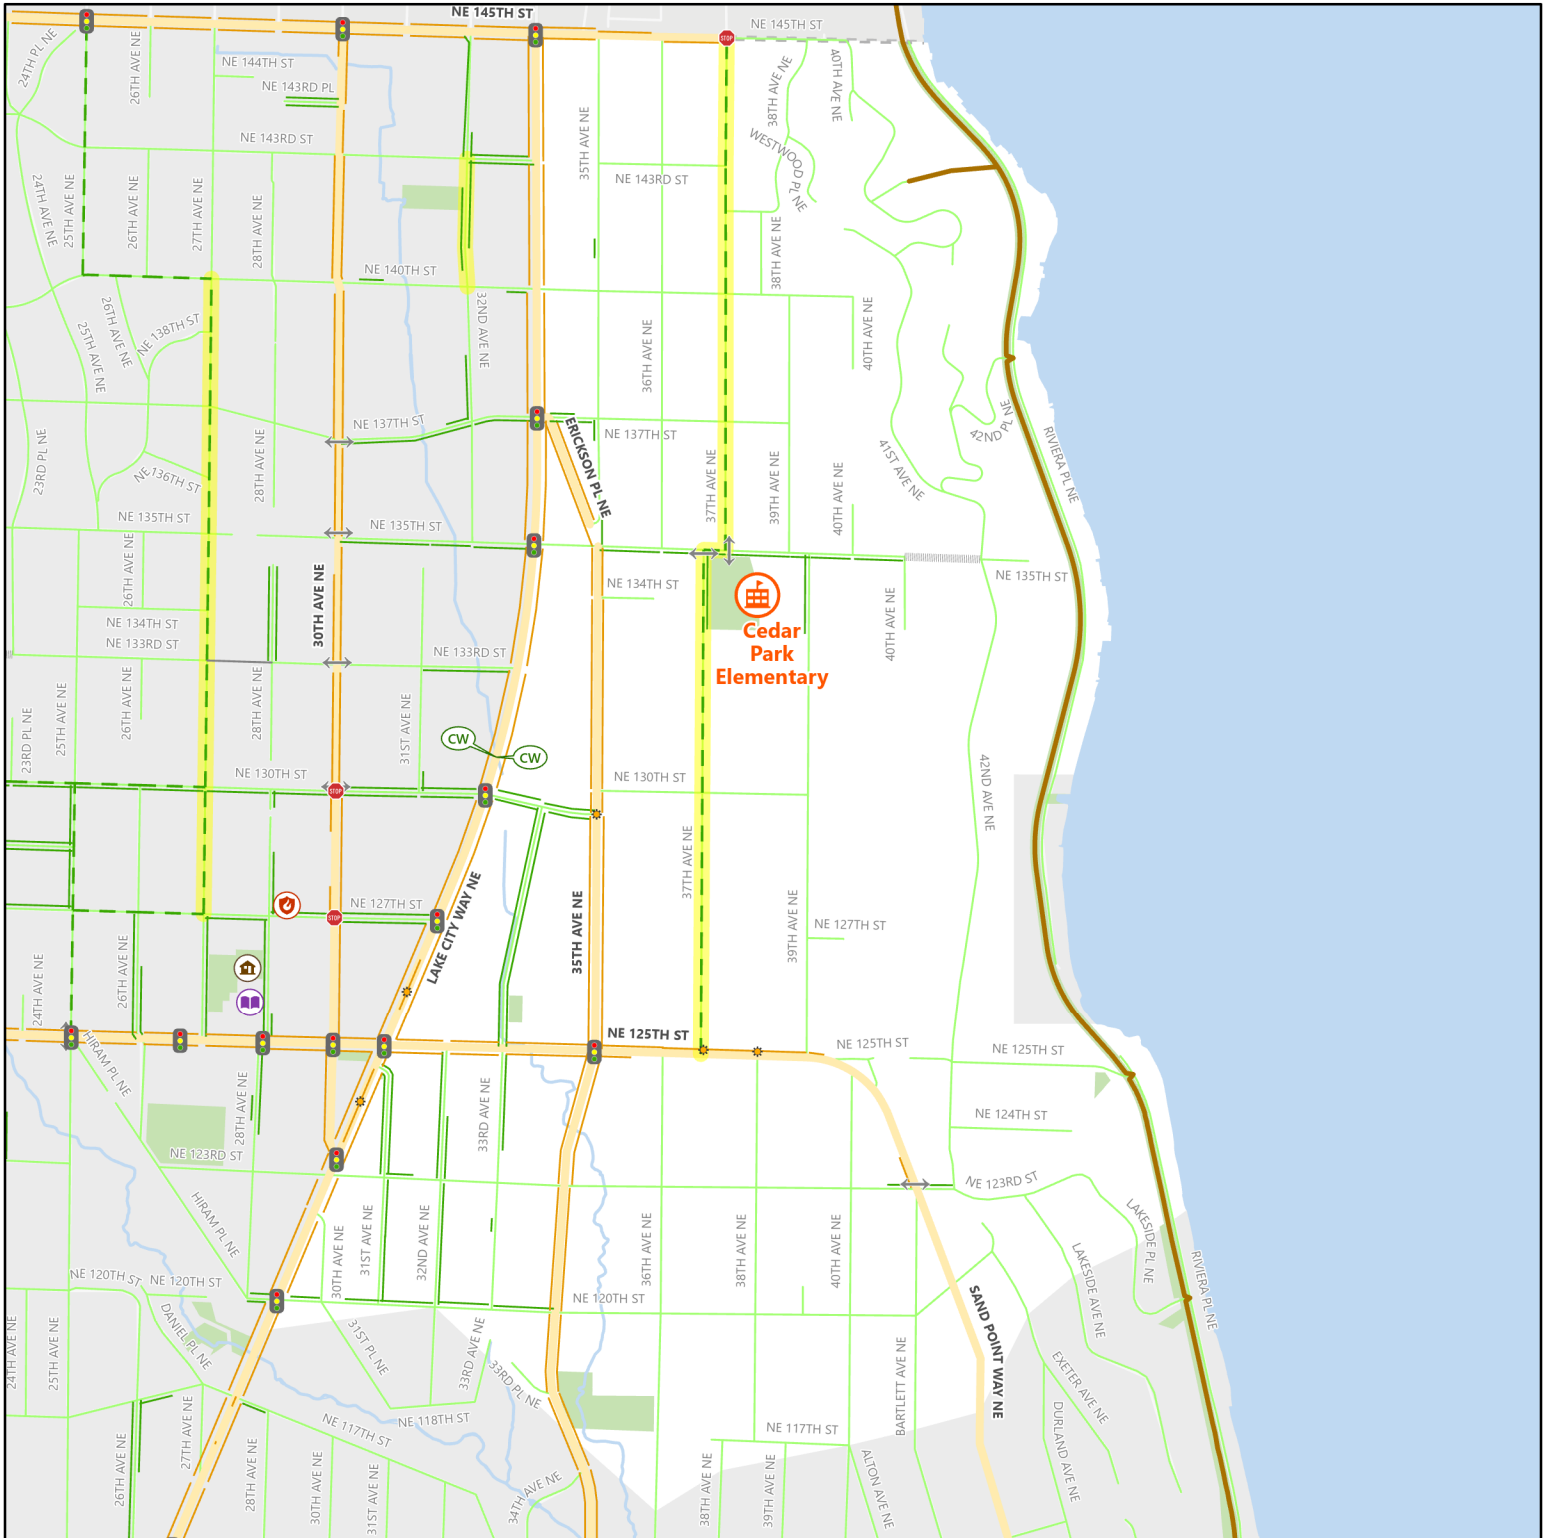

2023-24 Safe Routes to School Cedar Park Elementary

0 455 910 1,820 Feet

Seattle
Department of
Transportation

Author: Seattle ITD, GIS-CADD