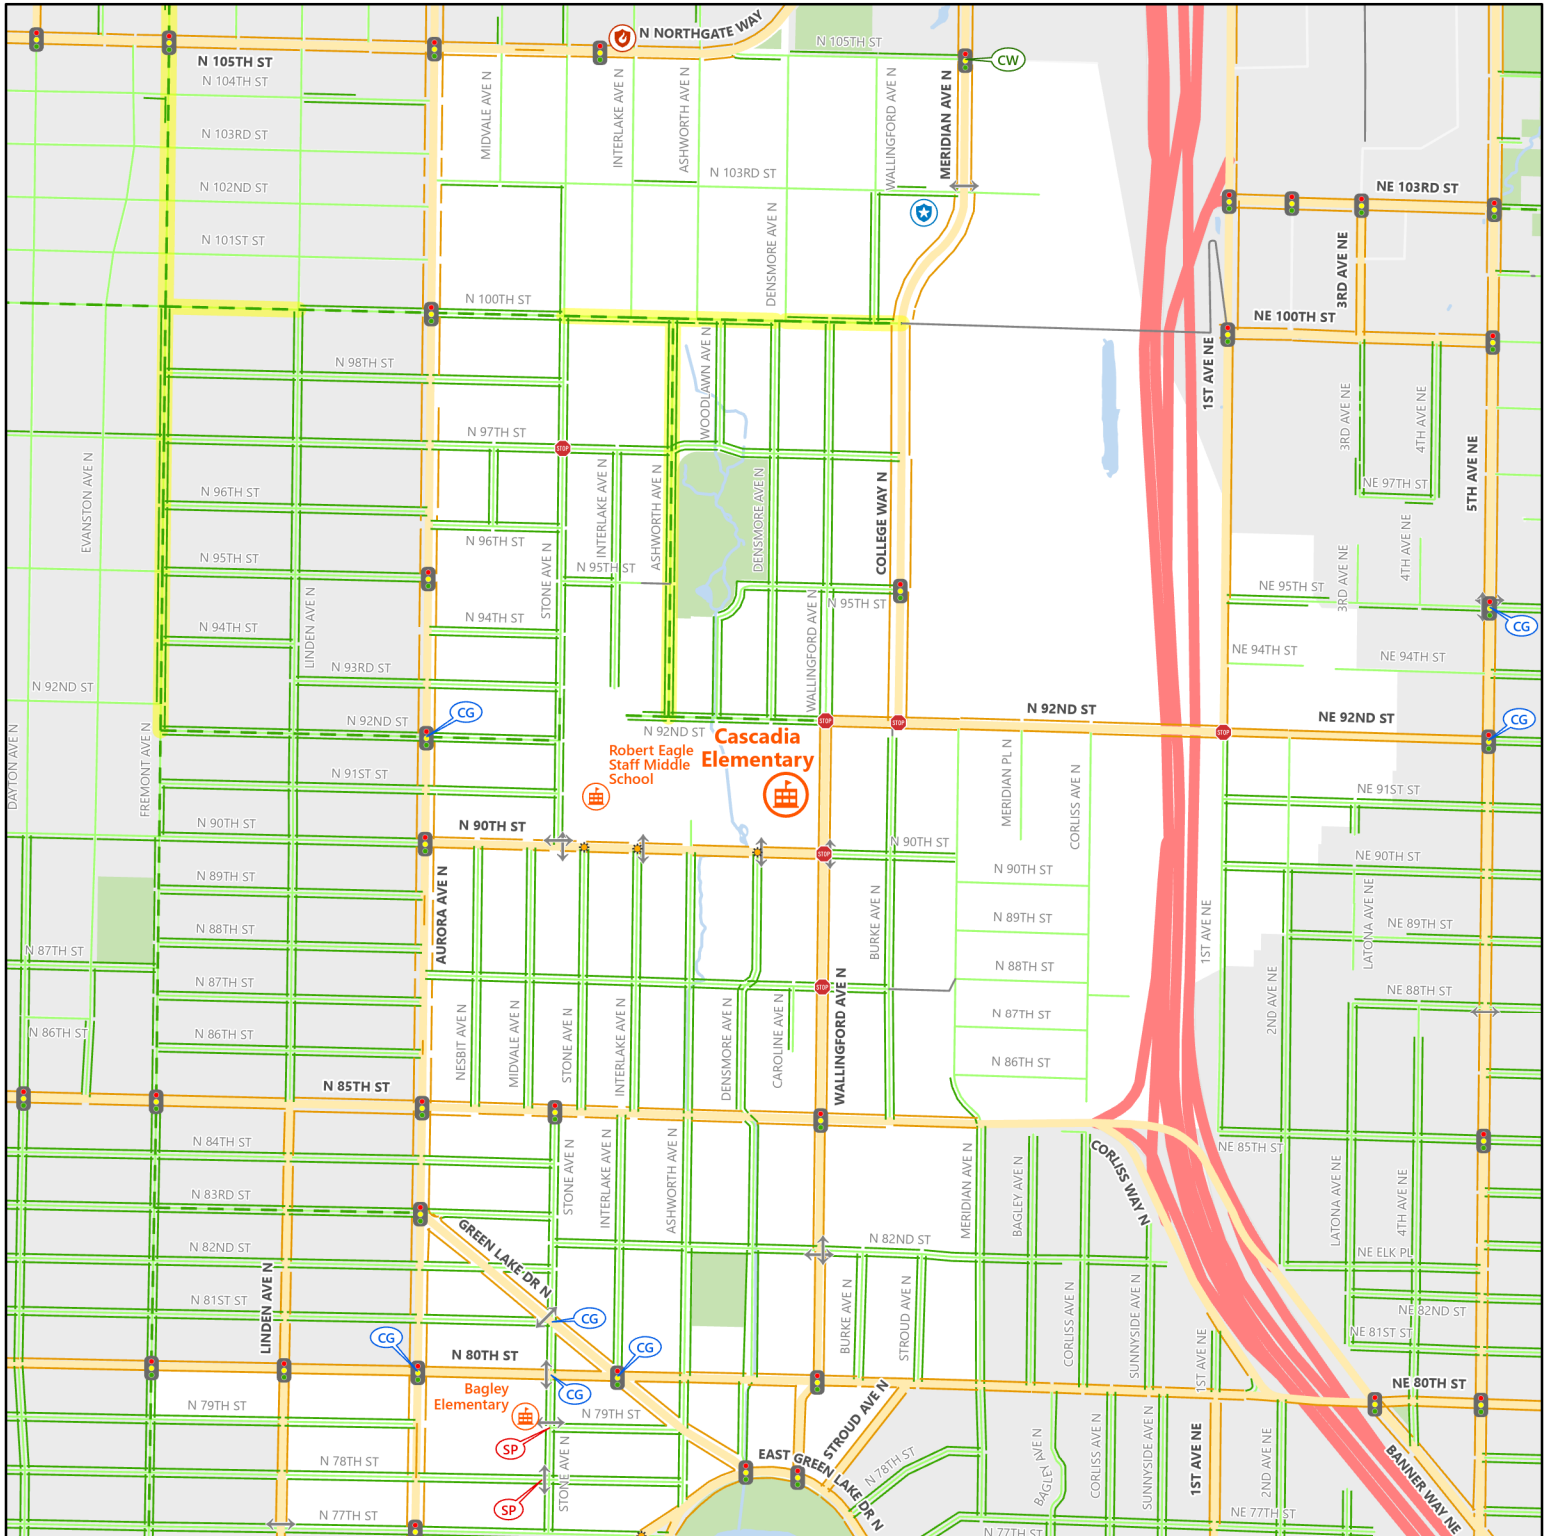

2023-24 Safe Routes to School Cascadia Elementary

0 435 870 1,740 Feet

Seattle
Department of
Transportation

Author: Seattle ITD, GIS-CADD