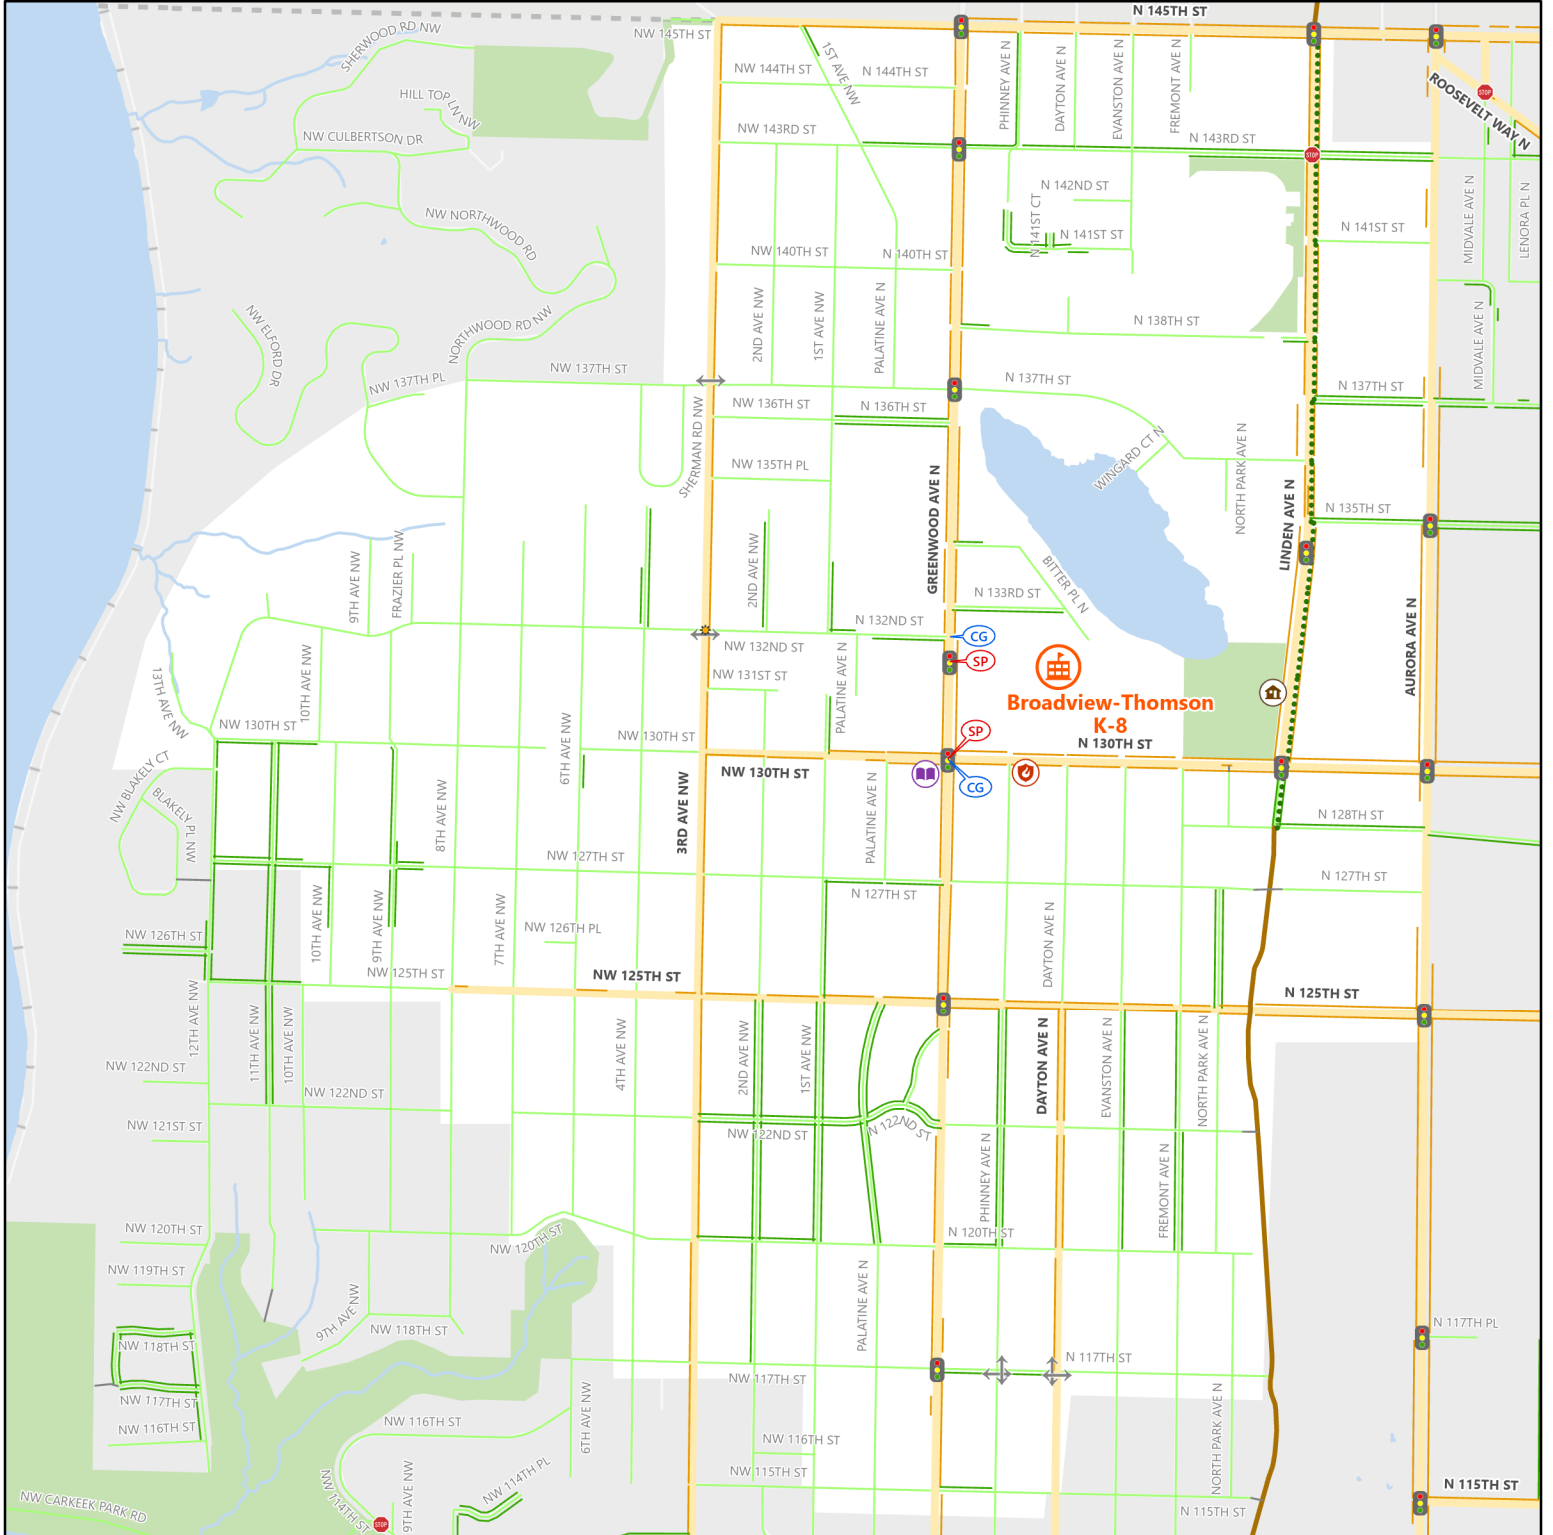

2023-24 Safe Routes to School

Broadview-Thomson K-8

0 475 950 1,900 Feet