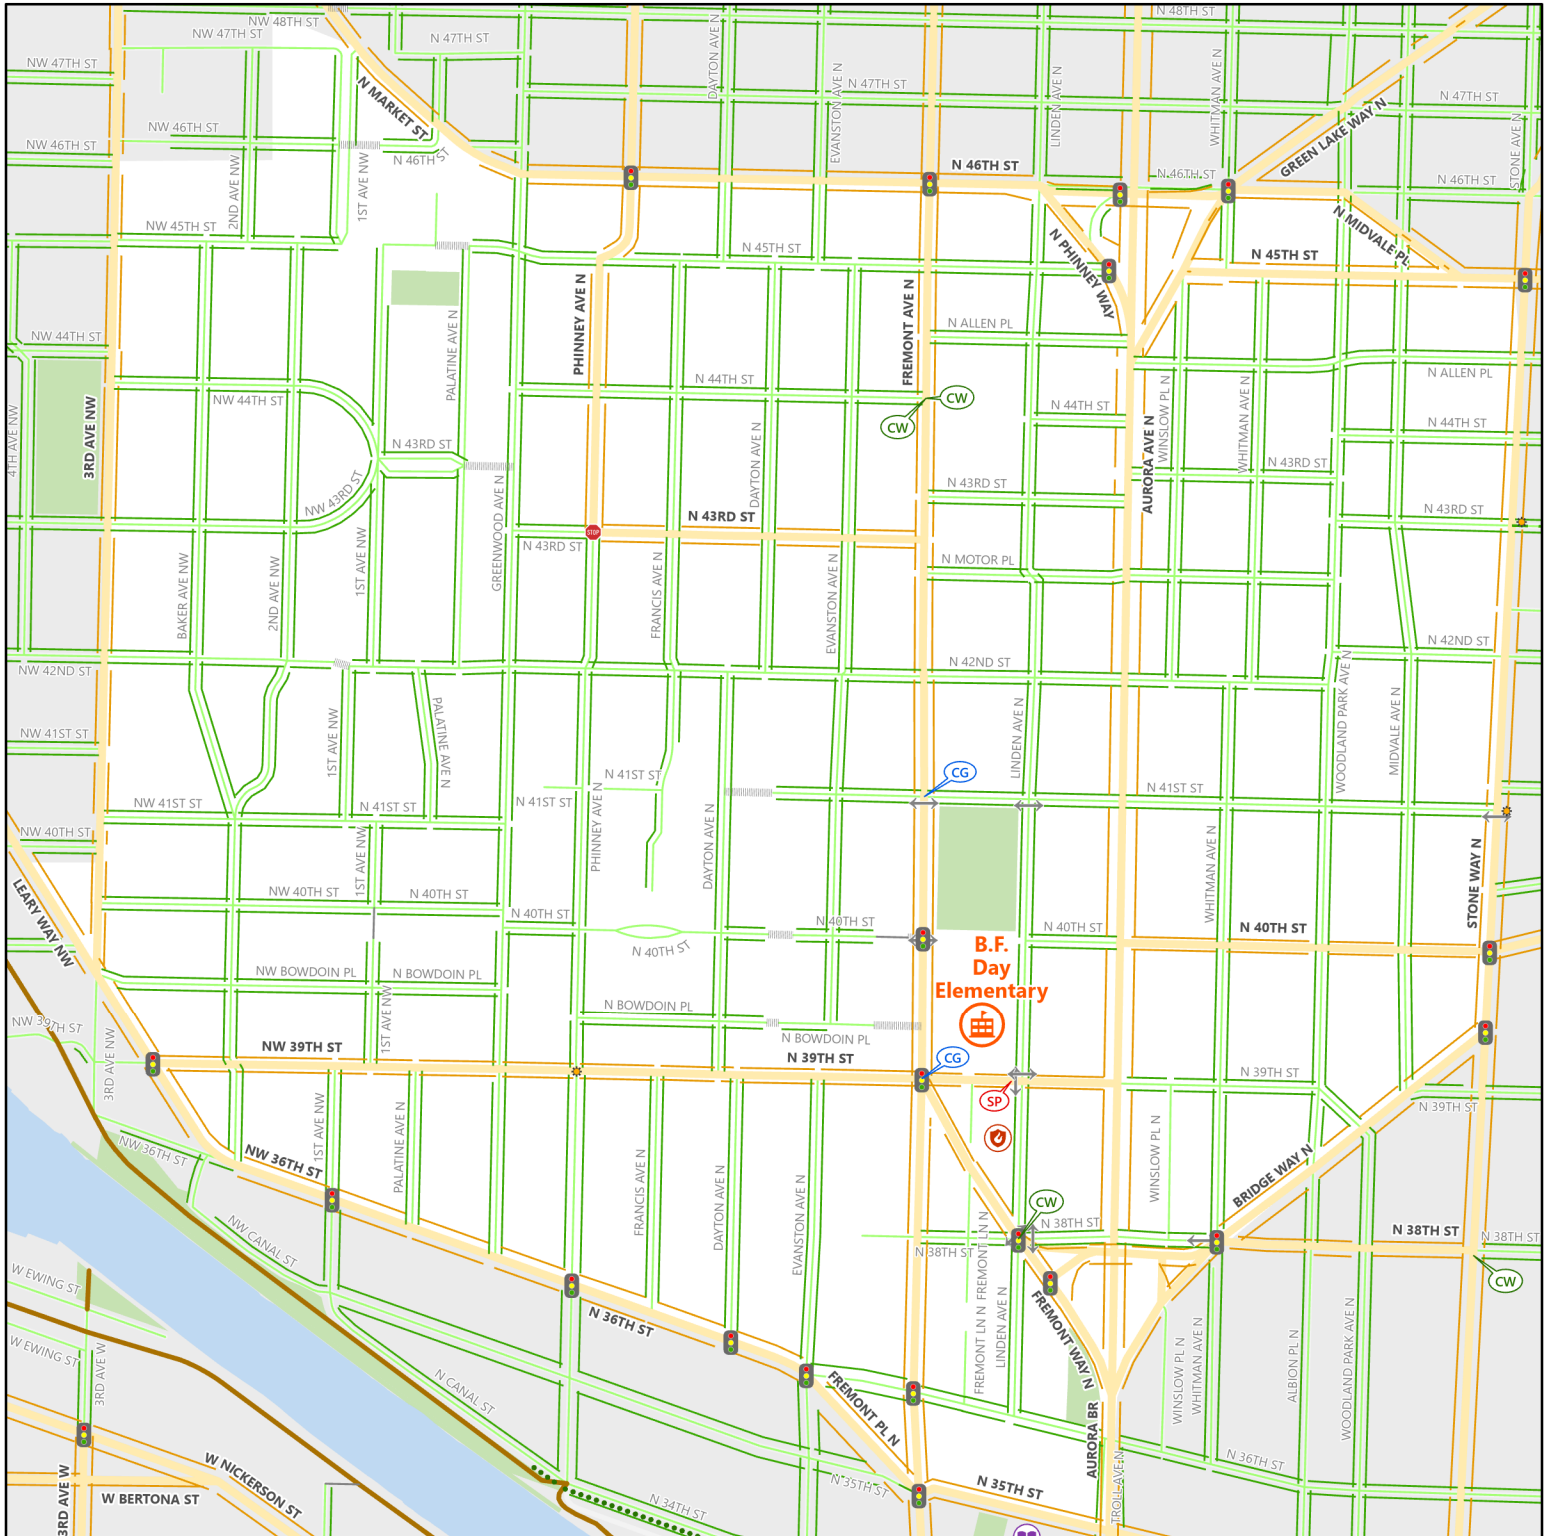

2023-24 Safe Routes to School

B.F. Day Elementary

0 285 570 1,140 Feet