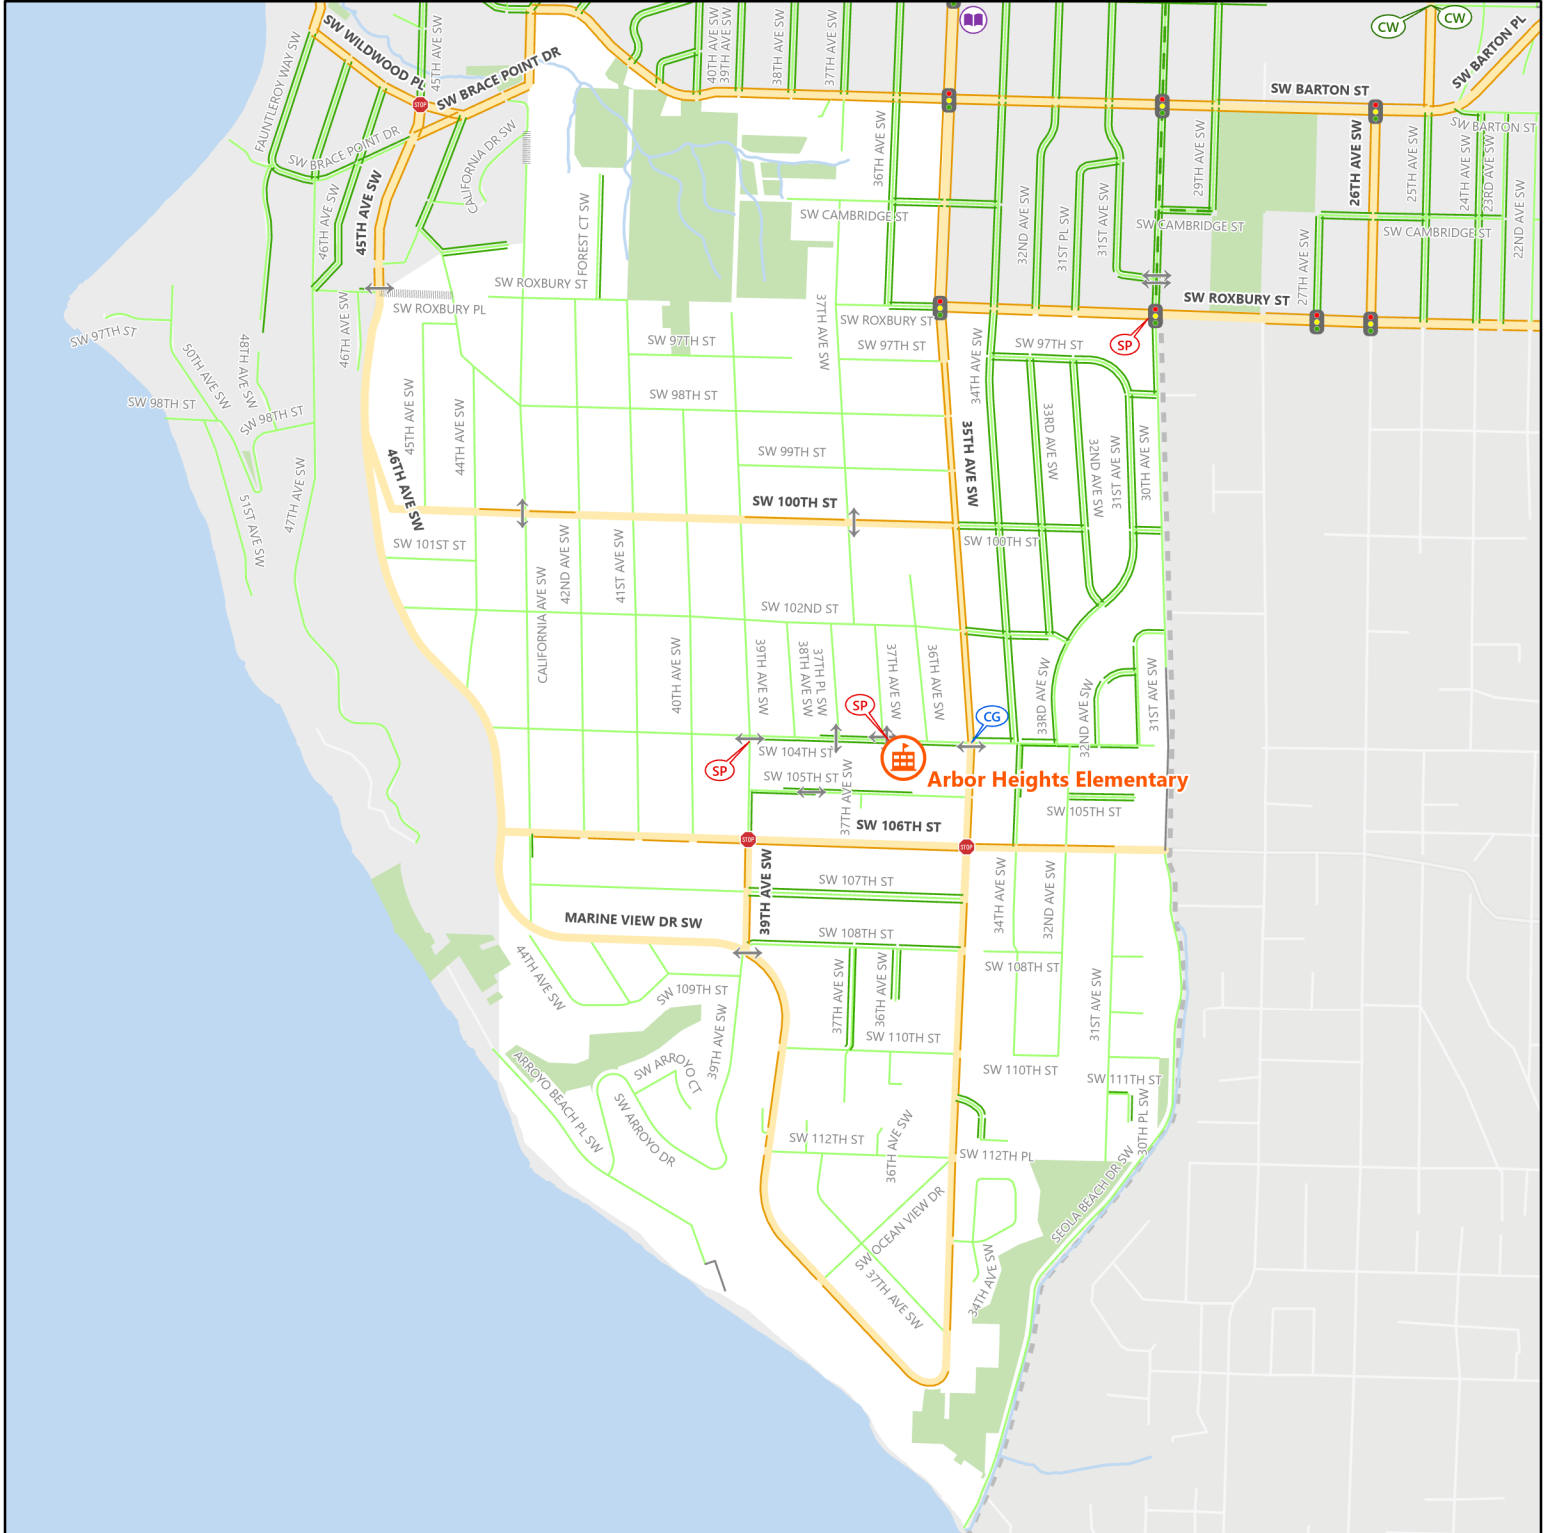

2023-24 Safe Routes to School

Arbor Heights Elementary

- Crossing Guard Assignment*
- School Patrol Location*
- Overhead Crosswalk Sign
- Traffic Signal
- All Way Stop Intersection
- Crossing Beacon
- Designated School Crossing
- School
- Community Center

- Fire Station
- Library
- Police Station
- Walkway
- Stairway
- Protected Bike Lane
- Neighborhood Greenway
- Multi Use Path
- School Street

- Stay Healthy Street
- Freeway
- Busy Street (Arterial)
- Sidewalk Exists
- Neighborhood Street
- Sidewalk Exists
- Park
- School Walk Zone

Author: Seattle ITD, GIS-CADD