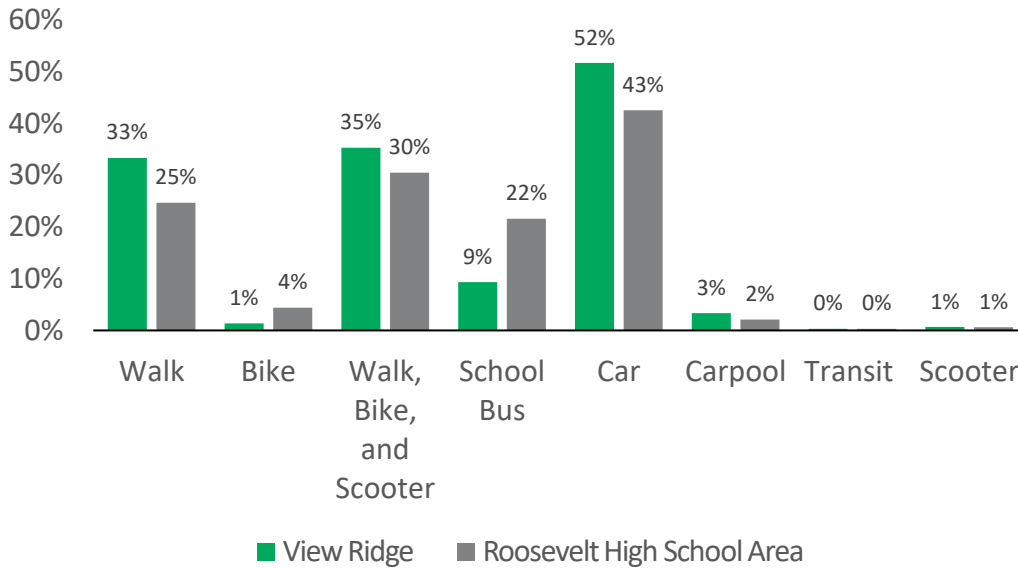

2023 K-5 School Travel Tally

View Ridge Elementary School

How are students getting to and from school?

- ## Roosevelt High School Area
- Bryant
 - Daniel Bagley
 - Cascadia
 - Decatur
 - Green Lake
 - Laurelhurst
 - McDonald International
 - Sand Point
 - John Stanford International
 - Thornton Creek
 - **View Ridge**

How has getting to and from school changed over time?

35%
Students getting to your school in an active way

Notes

Walking and biking are increasing at View Ridge and across the district!