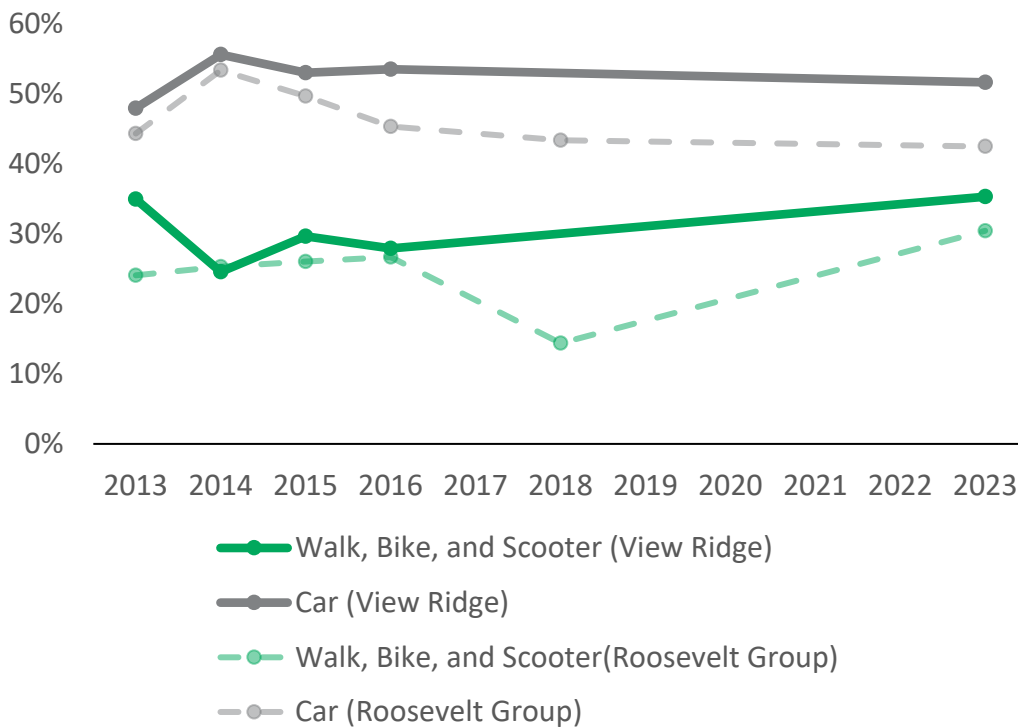

2023 K-5 School Travel Tally

View Ridge Elementary School

How are students getting to and from school?

- ## Roosevelt High School Area
- Bryant
 - Daniel Bagley
 - Cascadia
 - Decatur
 - Green Lake
 - Laurelhurst
 - McDonald International
 - Sand Point
 - John Stanford International
 - Thornton Creek
 - **View Ridge**

How has getting to and from school changed over time?

35%
Students getting to your school in an active way

Notes

Walking and biking are increasing at View Ridge and across the district!