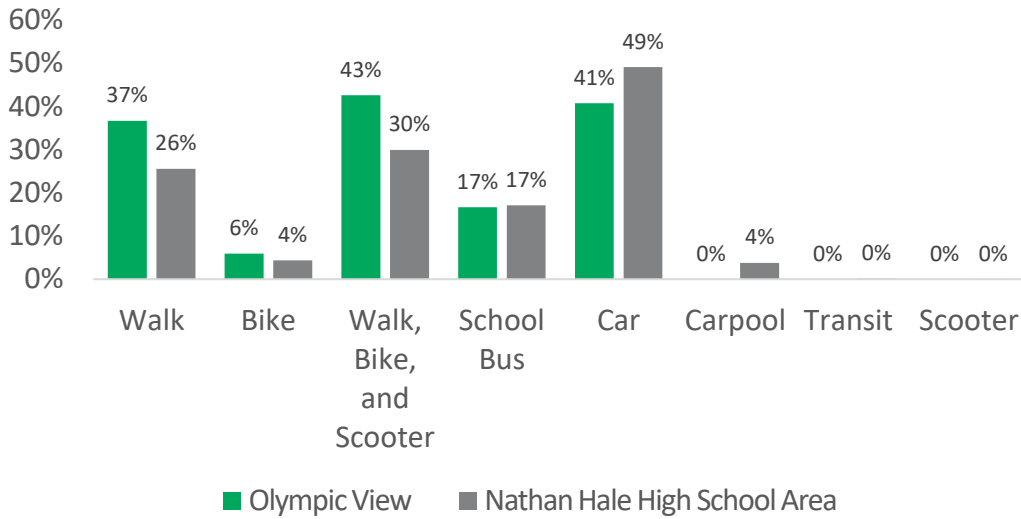

2023 K-5 School Travel Tally

Olympic View Elementary School

How are students getting to and from school?

Nathan Hale High School Area

- Cedar Park
- Olympic Hills
- Olympic View
- John Rogers
- Sacajawea
- Wedgwood
- Hazel Wolf K-8

43%

Students getting to your school in an active way

How has getting to and from school changed over time?

Notes

Walking and biking to school is increasing at Olympic View and across the district!