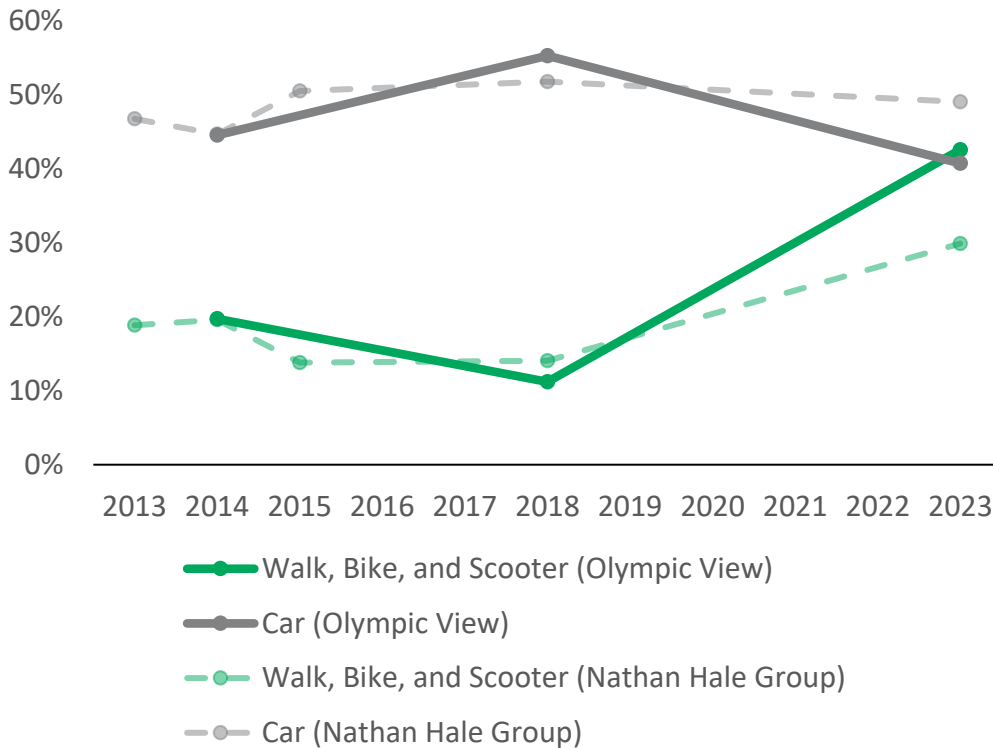

2023 K-5 School Travel Tally

Olympic View Elementary School

How are students getting to and from school?

Nathan Hale High School Area

- Cedar Park
- Olympic Hills
- Olympic View
- John Rogers
- Sacajawea
- Wedgwood
- Hazel Wolf K-8

43%

Students getting to your school in an active way

How has getting to and from school changed over time?

Notes

Walking and biking to school is increasing at Olympic View and across the district!