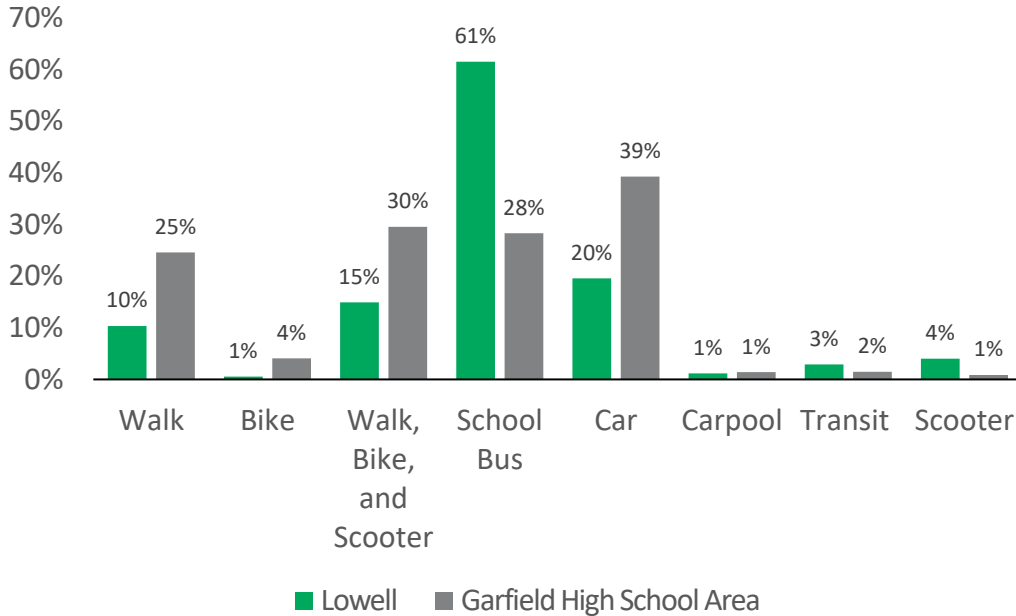

Lowell Elementary School

How are students getting to and from school?

- ## Garfield High School Area
- Bailey Gatzert
 - Leschi
 - Lowell
 - Thurgood Marshall
 - McGilvra
 - Montlake
 - Stevens
 - Madrona
 - TOPS

15%
Students getting to your school in an active way

How has getting to and from school changed over time?

Notes

Lowell has great school bus ridership.

Walking and biking is increasing across the district!

Lowell's response rate was low so responses may not accurately depict the whole school.