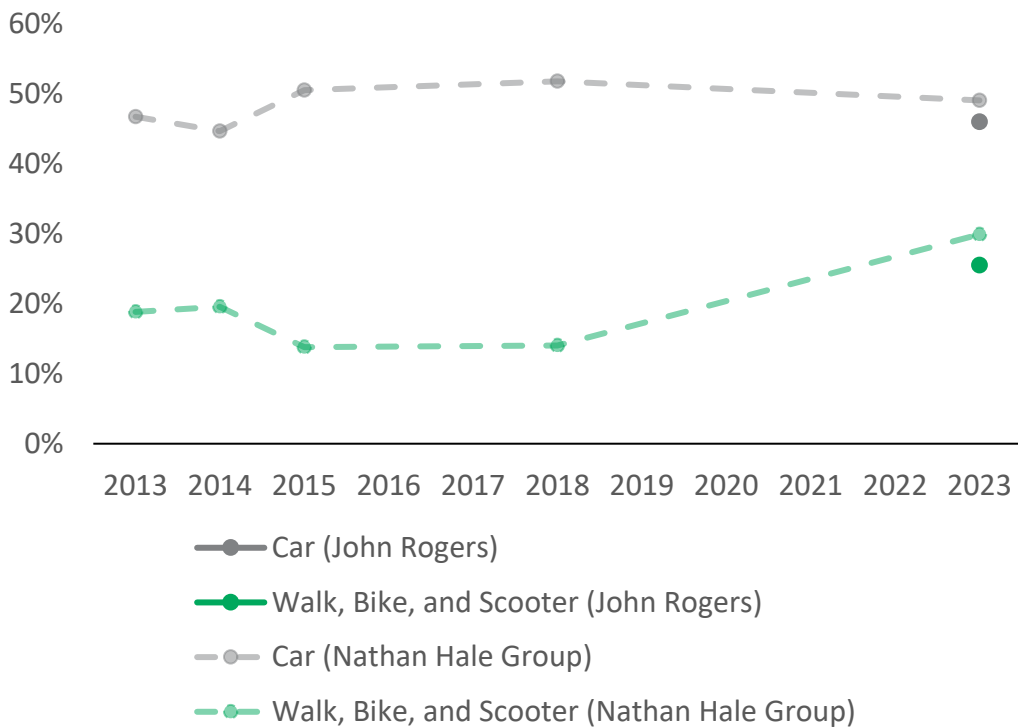

2023 K-5 School Travel Tally

John Rogers Elementary School

How are students getting to and from school?

- ## Nathan Hale High School Area
- Olympic Hills
 - Olympic View
 - **John Rogers**
 - Sacajawea
 - Wedgwood
 - Hazel Wolf K-8
 - Summit K-12
 - Cedar Park

26%
Students getting to your school in an active way

How has getting to and from school changed over time?

Notes

This is the first time your school has completed the tally since 2007.

Walking and biking to school is increasing across the district!