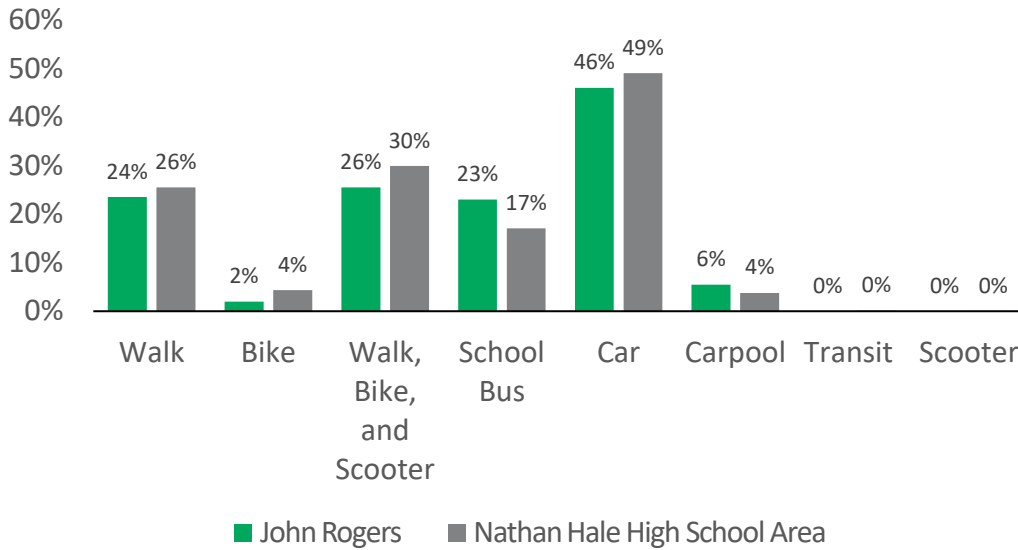

2023 K-5 School Travel Tally

John Rogers Elementary School

How are students getting to and from school?

- ## Nathan Hale High School Area
- Olympic Hills
 - Olympic View
 - **John Rogers**
 - Sacajawea
 - Wedgwood
 - Hazel Wolf K-8
 - Summit K-12
 - Cedar Park

26%
Students getting to your school in an active way

How has getting to and from school changed over time?

Notes

This is the first time your school has completed the tally since 2007.

Walking and biking to school is increasing across the district!