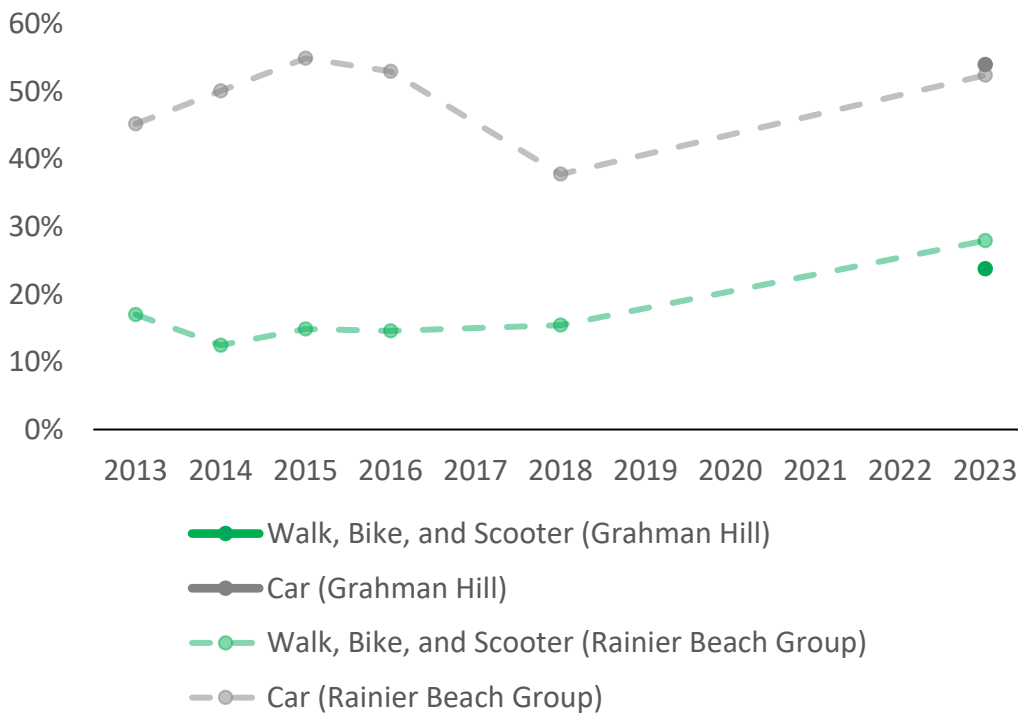

2023 K-5 School Travel Tally

Graham Hill Elementary School

How are students getting to and from school?

Rainier Beach High School Area

- Dunlap
- Emerson
- **Graham Hill**
- Rainier View
- Rising Star
- Wing Luke
- South Shore Pk-8

24%

Students getting to your school in an active way

How has getting to and from school changed over time?

Notes

This is the first year your school completed the tally.

Walking and biking is increasing across the district!