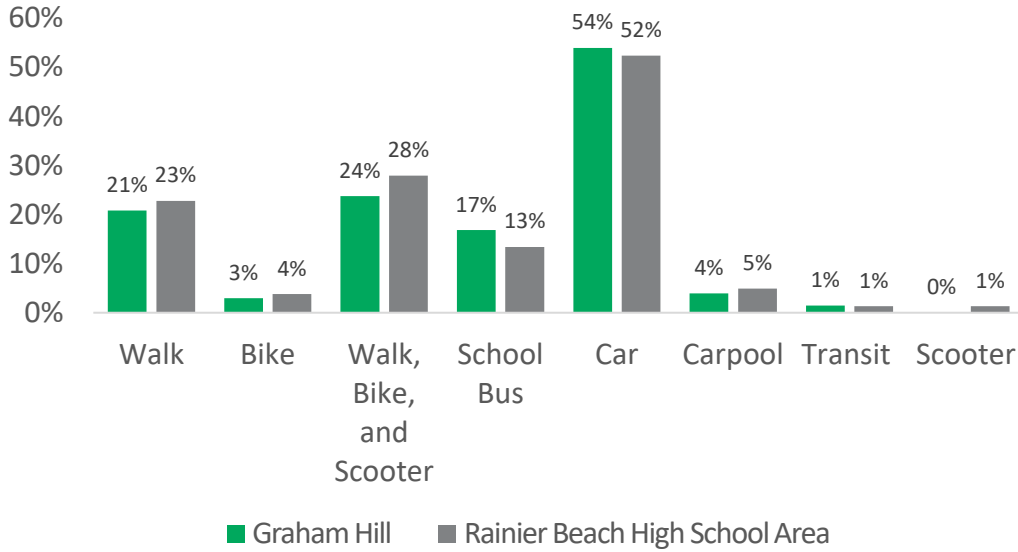

2023 K-5 School Travel Tally

Graham Hill Elementary School

How are students getting to and from school?

Rainier Beach High School Area

- Dunlap
- Emerson
- **Graham Hill**
- Rainier View
- Rising Star
- Wing Luke
- South Shore Pk-8

24%

Students getting to your school in an active way

How has getting to and from school changed over time?

Notes

This is the first year your school completed the tally.

Walking and biking is increasing across the district!