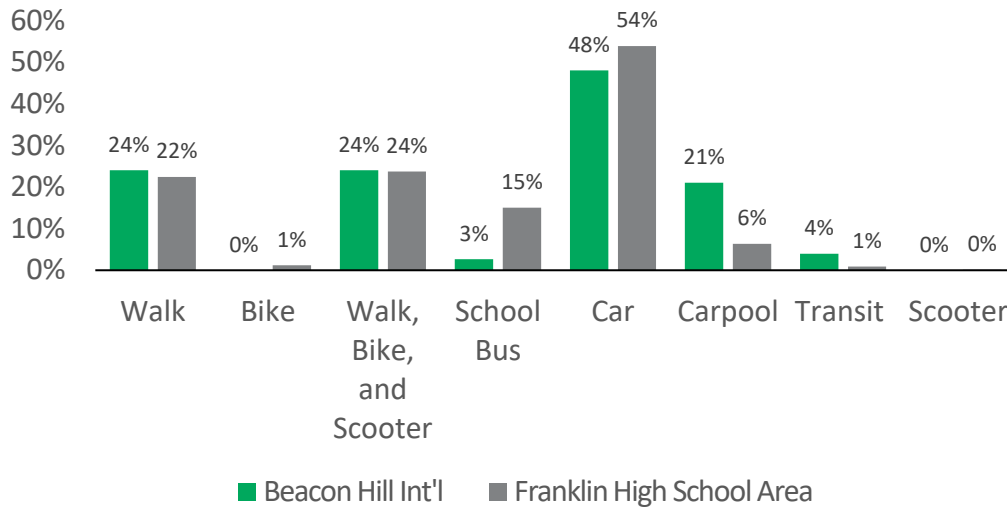

2023 K-5 School Travel Tally

Beacon Hill Intl' Elementary School

How are students getting to and from school?

How has getting to and from school changed over time?

Franklin High School Area

- Beacon Hill International
- Dearborn Park International
- Hawthorne
- Kimball
- Martin Luther King Jr.
- Maple
- John Muir
- Orca K-8

24%

Students getting to your school in an active way

Notes

Walking and biking is increasing across the district!

Beacon Hill's response rate was low so responses may not accurately depict the whole school.