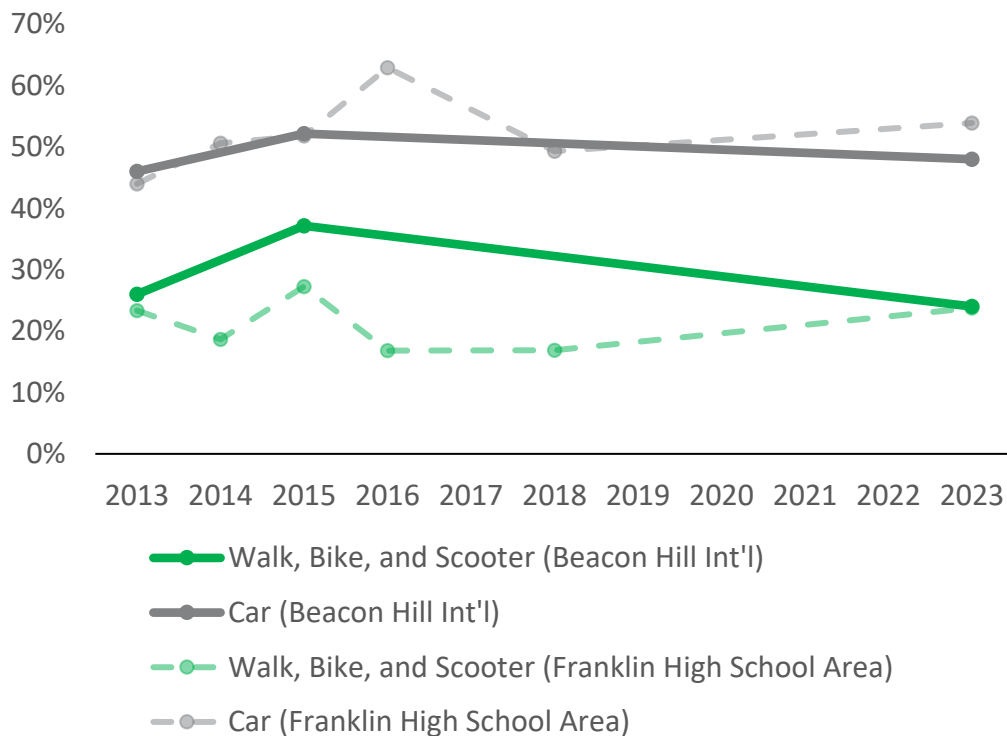

2023 K-5 School Travel Tally

Beacon Hill Intl' Elementary School

How are students getting to and from school?

How has getting to and from school changed over time?

Franklin High School Area

- Beacon Hill International
- Dearborn Park International
- Hawthorne
- Kimball
- Martin Luther King Jr.
- Maple
- John Muir
- Orca K-8

24%

Students getting to your school in an active way

Notes

Walking and biking is increasing across the district!

Beacon Hill's response rate was low so responses may not accurately depict the whole school.