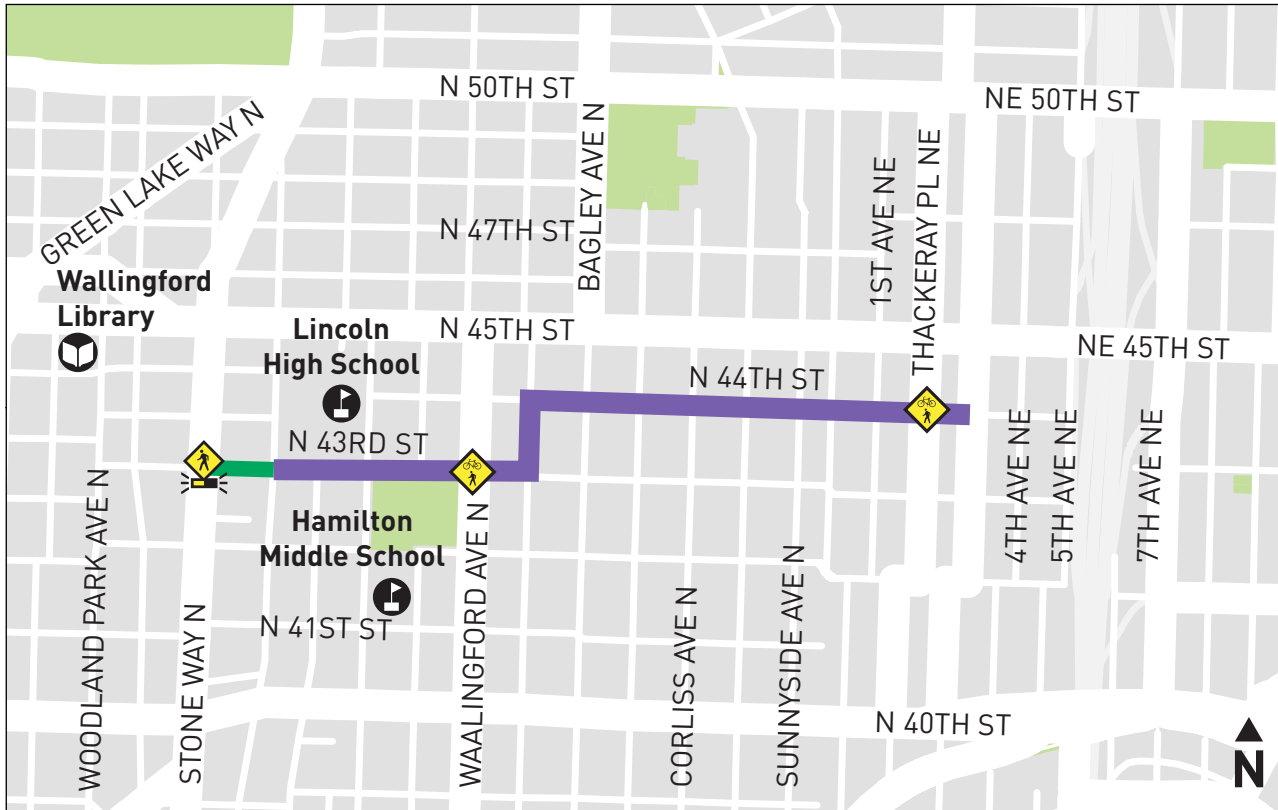

HEALTHY STREETS

Wallingford

Permanent

Neighborhood Greenway

Crossing Improvement