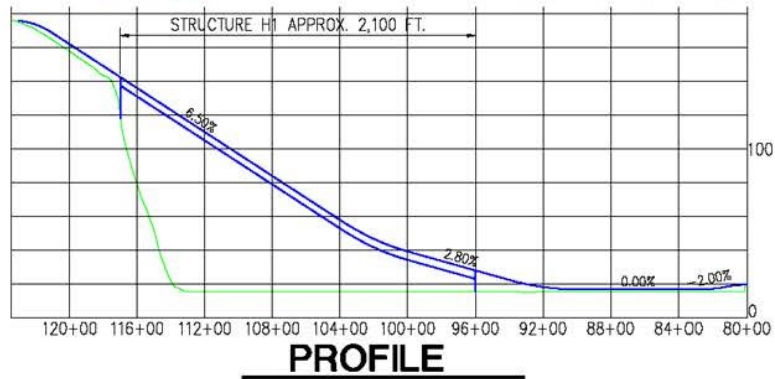

Source: KPFF, 2002

*Magnolia*  
**BRIDGE**  
PROJECT

Alternative E

REVISION DATED JUNE 2003

Source: KPFF, 2002

Alternative F

Source: KPFF, 2002

Alternative G