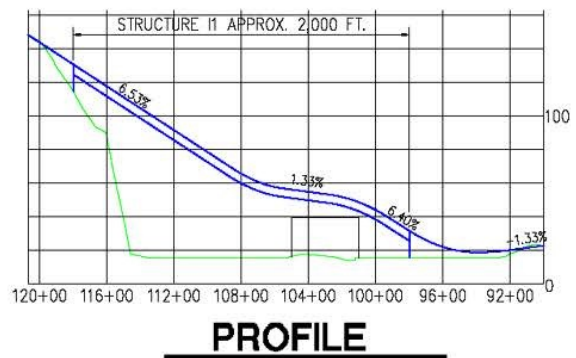

Source: KPFF, 2002

Alternative I