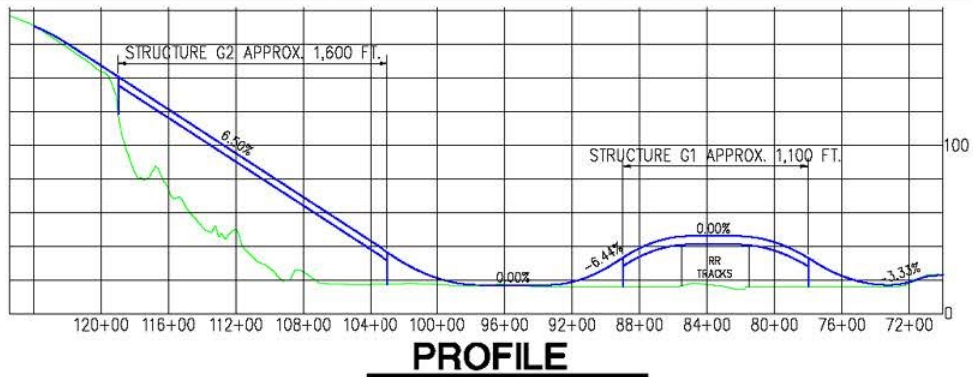

Source: KPFF, 2002

*Magnolia*  
**BRIDGE**  
PROJECT

Alternative E

REVISION DATED JUNE 2003

Source: KPFF, 2002

Alternative F

Source: KPFF, 2002

Alternative G