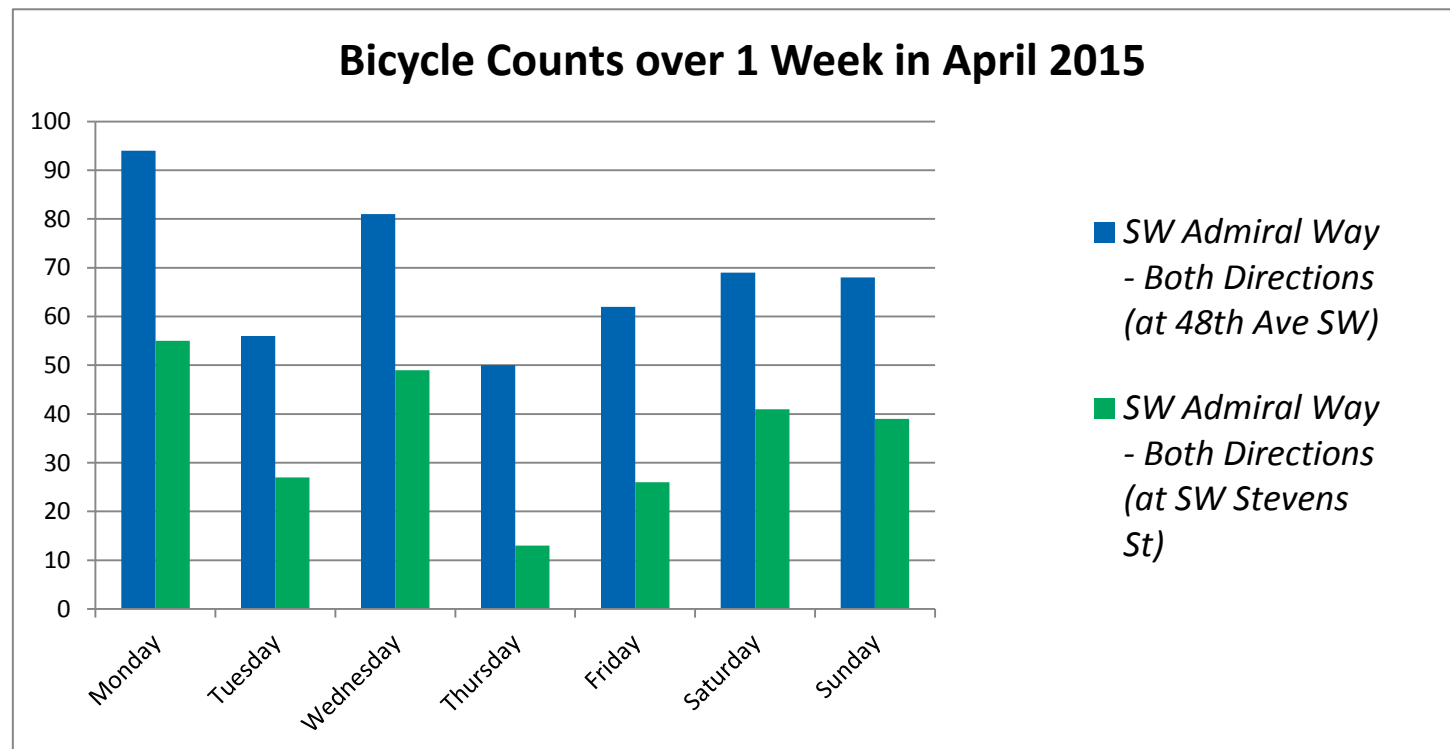

Date	SW Admiral Way NE/o 48th Ave SW All	SW Admiral NE/o 48th Ave SW SWB Total	IN	OUT	SW Admiral NE/o 48th Ave SW NEB Total	IN	OUT
Mon, Apr 27, 2015 03:00 PM	0	0	0	0	0	0	0
Mon, Apr 27, 2015 04:00 PM	0	0	0	0	0	0	0
Mon, Apr 27, 2015 05:00 PM	0	0	0	0	0	0	0
Mon, Apr 27, 2015 06:00 PM	0	0	0	0	0	0	0
Mon, Apr 27, 2015 07:00 PM	0	0	0	0	0	0	0
Mon, Apr 27, 2015 08:00 PM	0	0	0	0	0	0	0
Mon, Apr 27, 2015 09:00 PM	0	0	0	0	0	0	0
Mon, Apr 27, 2015 10:00 PM	0	0	0	0	0	0	0
Mon, Apr 27, 2015 11:00 PM	0	0	0	0	0	0	0

SW Admiral Way - Both Directions (at 48th Ave SW); W Admiral Way - Both Directions (at SW Stevens St)

Monday	94	55 (Includes Data From Apr 20, 1pm - 12am and Apr 27, 12am - 1pm)
Tuesday	56	27
Wednesday	81	49
Thursday	50	13
Friday	62	26
Saturday	69	41
Sunday	68	39