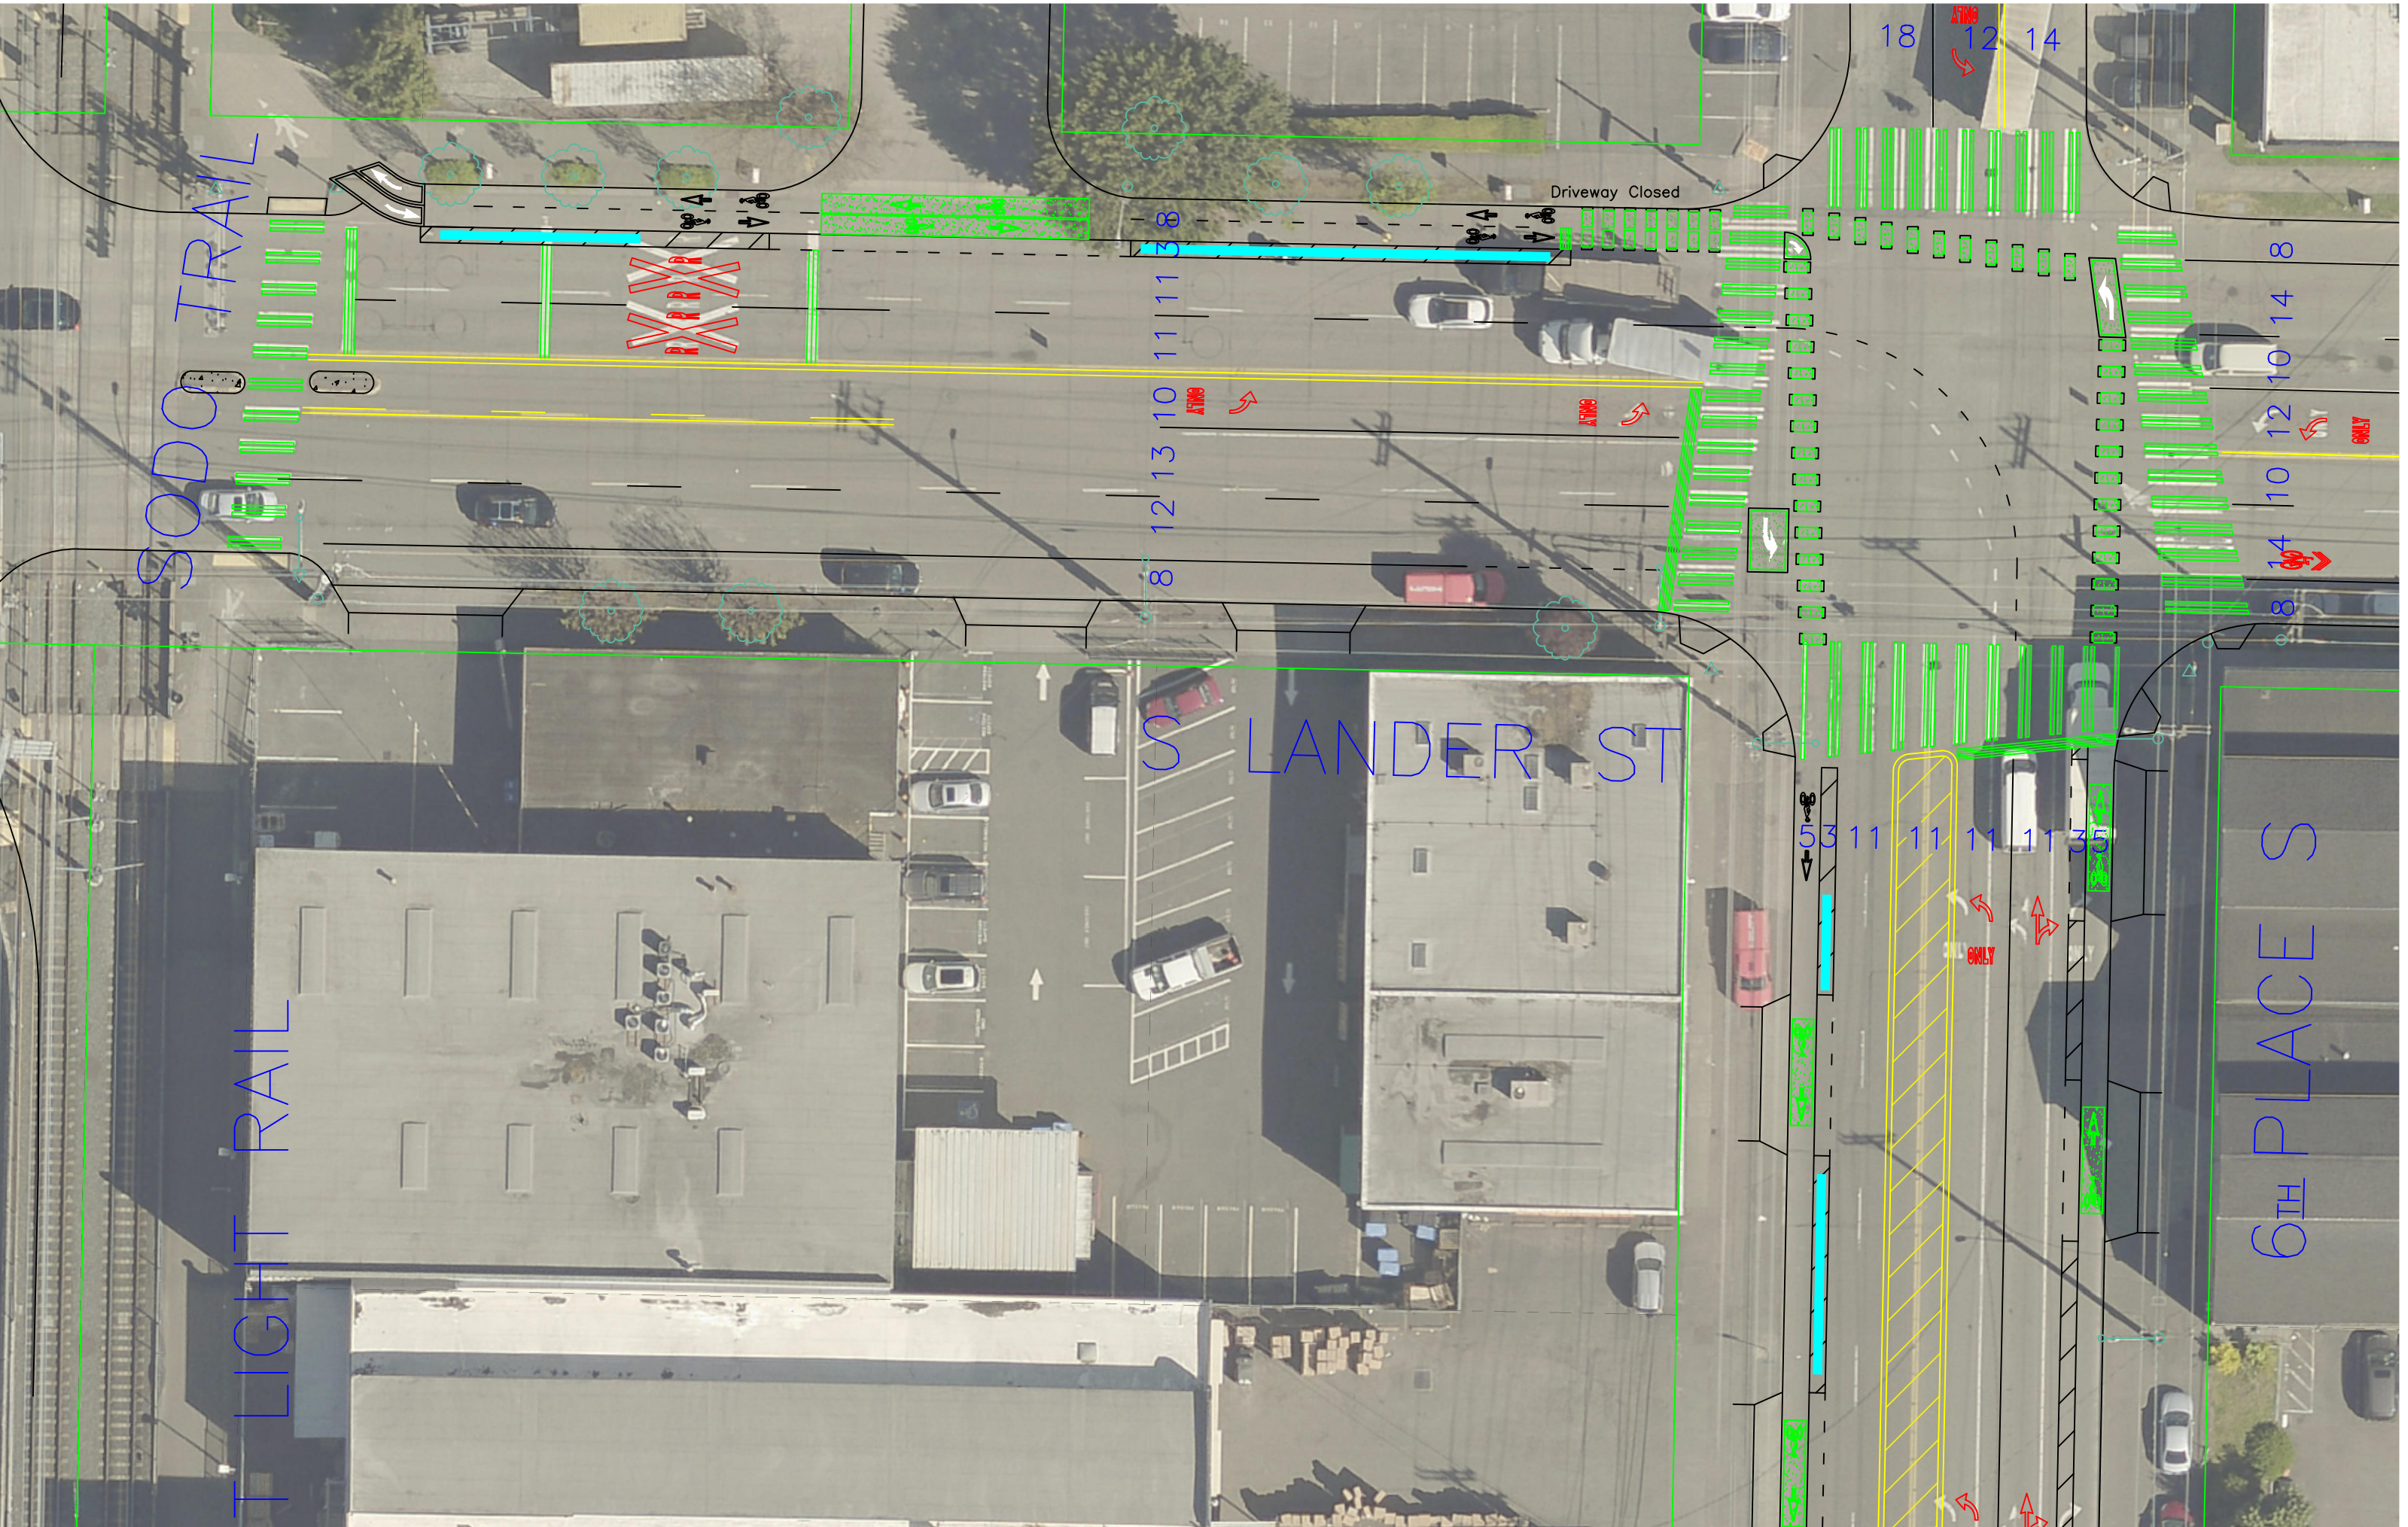

SODO TRAIL

IT LIGHT RAIL

S LANDER ST

6TH PLACE S

Driveway Closed

8 12 13 10 11 11 38

53 11 11 11 11 35

18 12 14

8 14 10 12 10 14 8

SOUND TRANSIT LIGHT RAIL

S LANDER ST

6TH PLACE S

6 AVE S

S FOREST ST

53 11 11 11 11 35

53 11 11 11 11 35

63 9 11 11 11 36

63 9 11 11 11 36

VAR