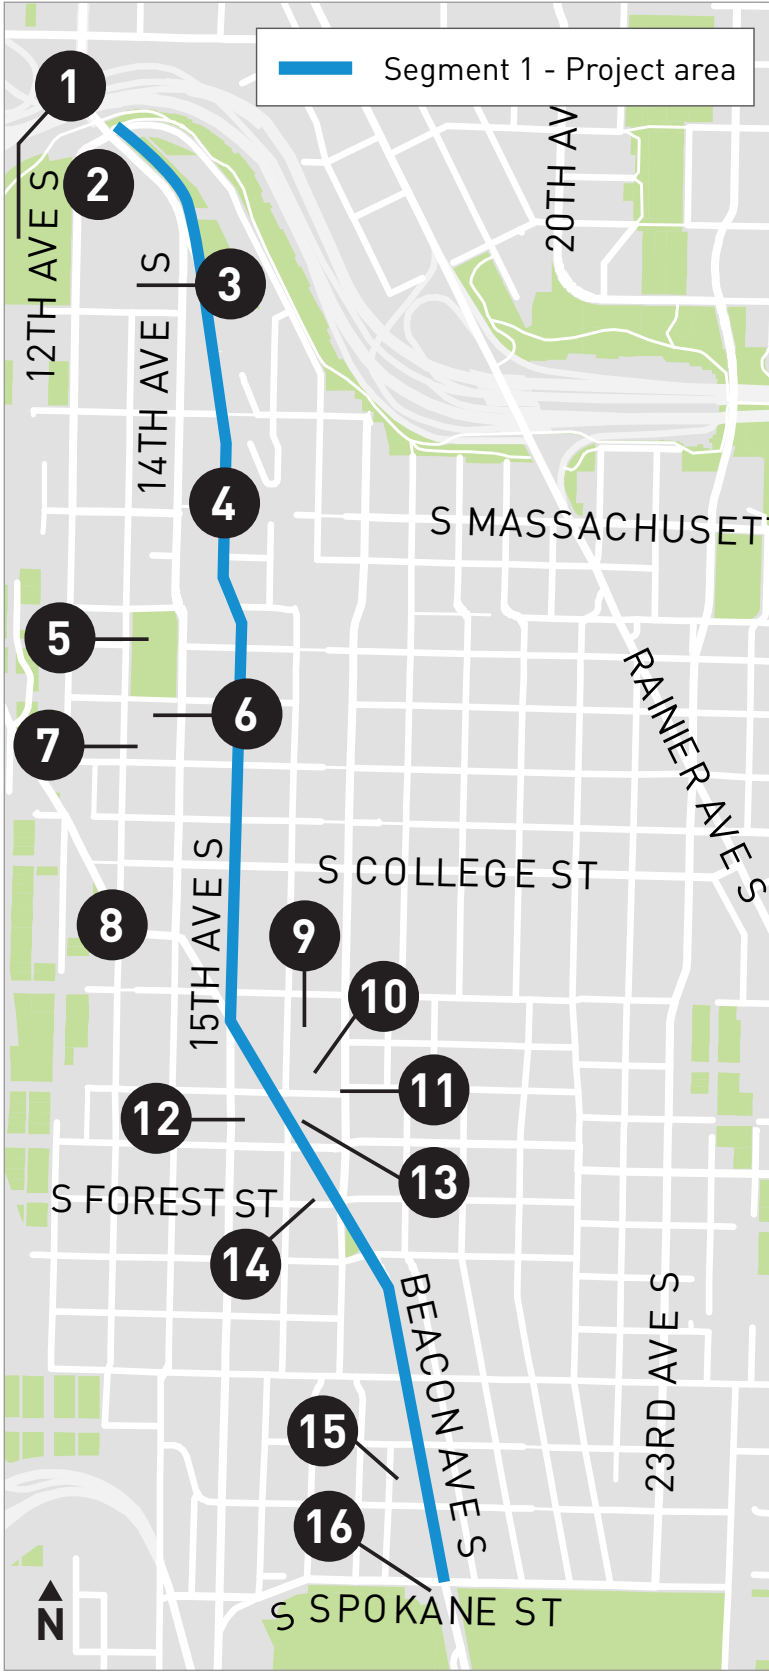

Segment 1 - Project area

- 1 Dr. Jose Rizal Park & Dog Park
- 2 DSHS/DVR
- 3 Pacific Tower
- 4 Beacon Bluff P-Patch Community Gardens
- 5 Beacon Hill Playground
- 6 Beacon Hill International Elementary School
- 7 Emmanuel Ethiopian Orthodox Church
- 8 Business cluster
- 9 El Centro de la Raza
- 10 Plaza Roberto Maestas
- 11 The Station Coffee Shop
- 12 Hilltop Red Apple
- 13 Beacon Hill Light Rail Station
- 14 Beacon Hill Branch of Seattle Public Library
- 15 Denise Louie Education Center
- 16 Seattle Fire Station