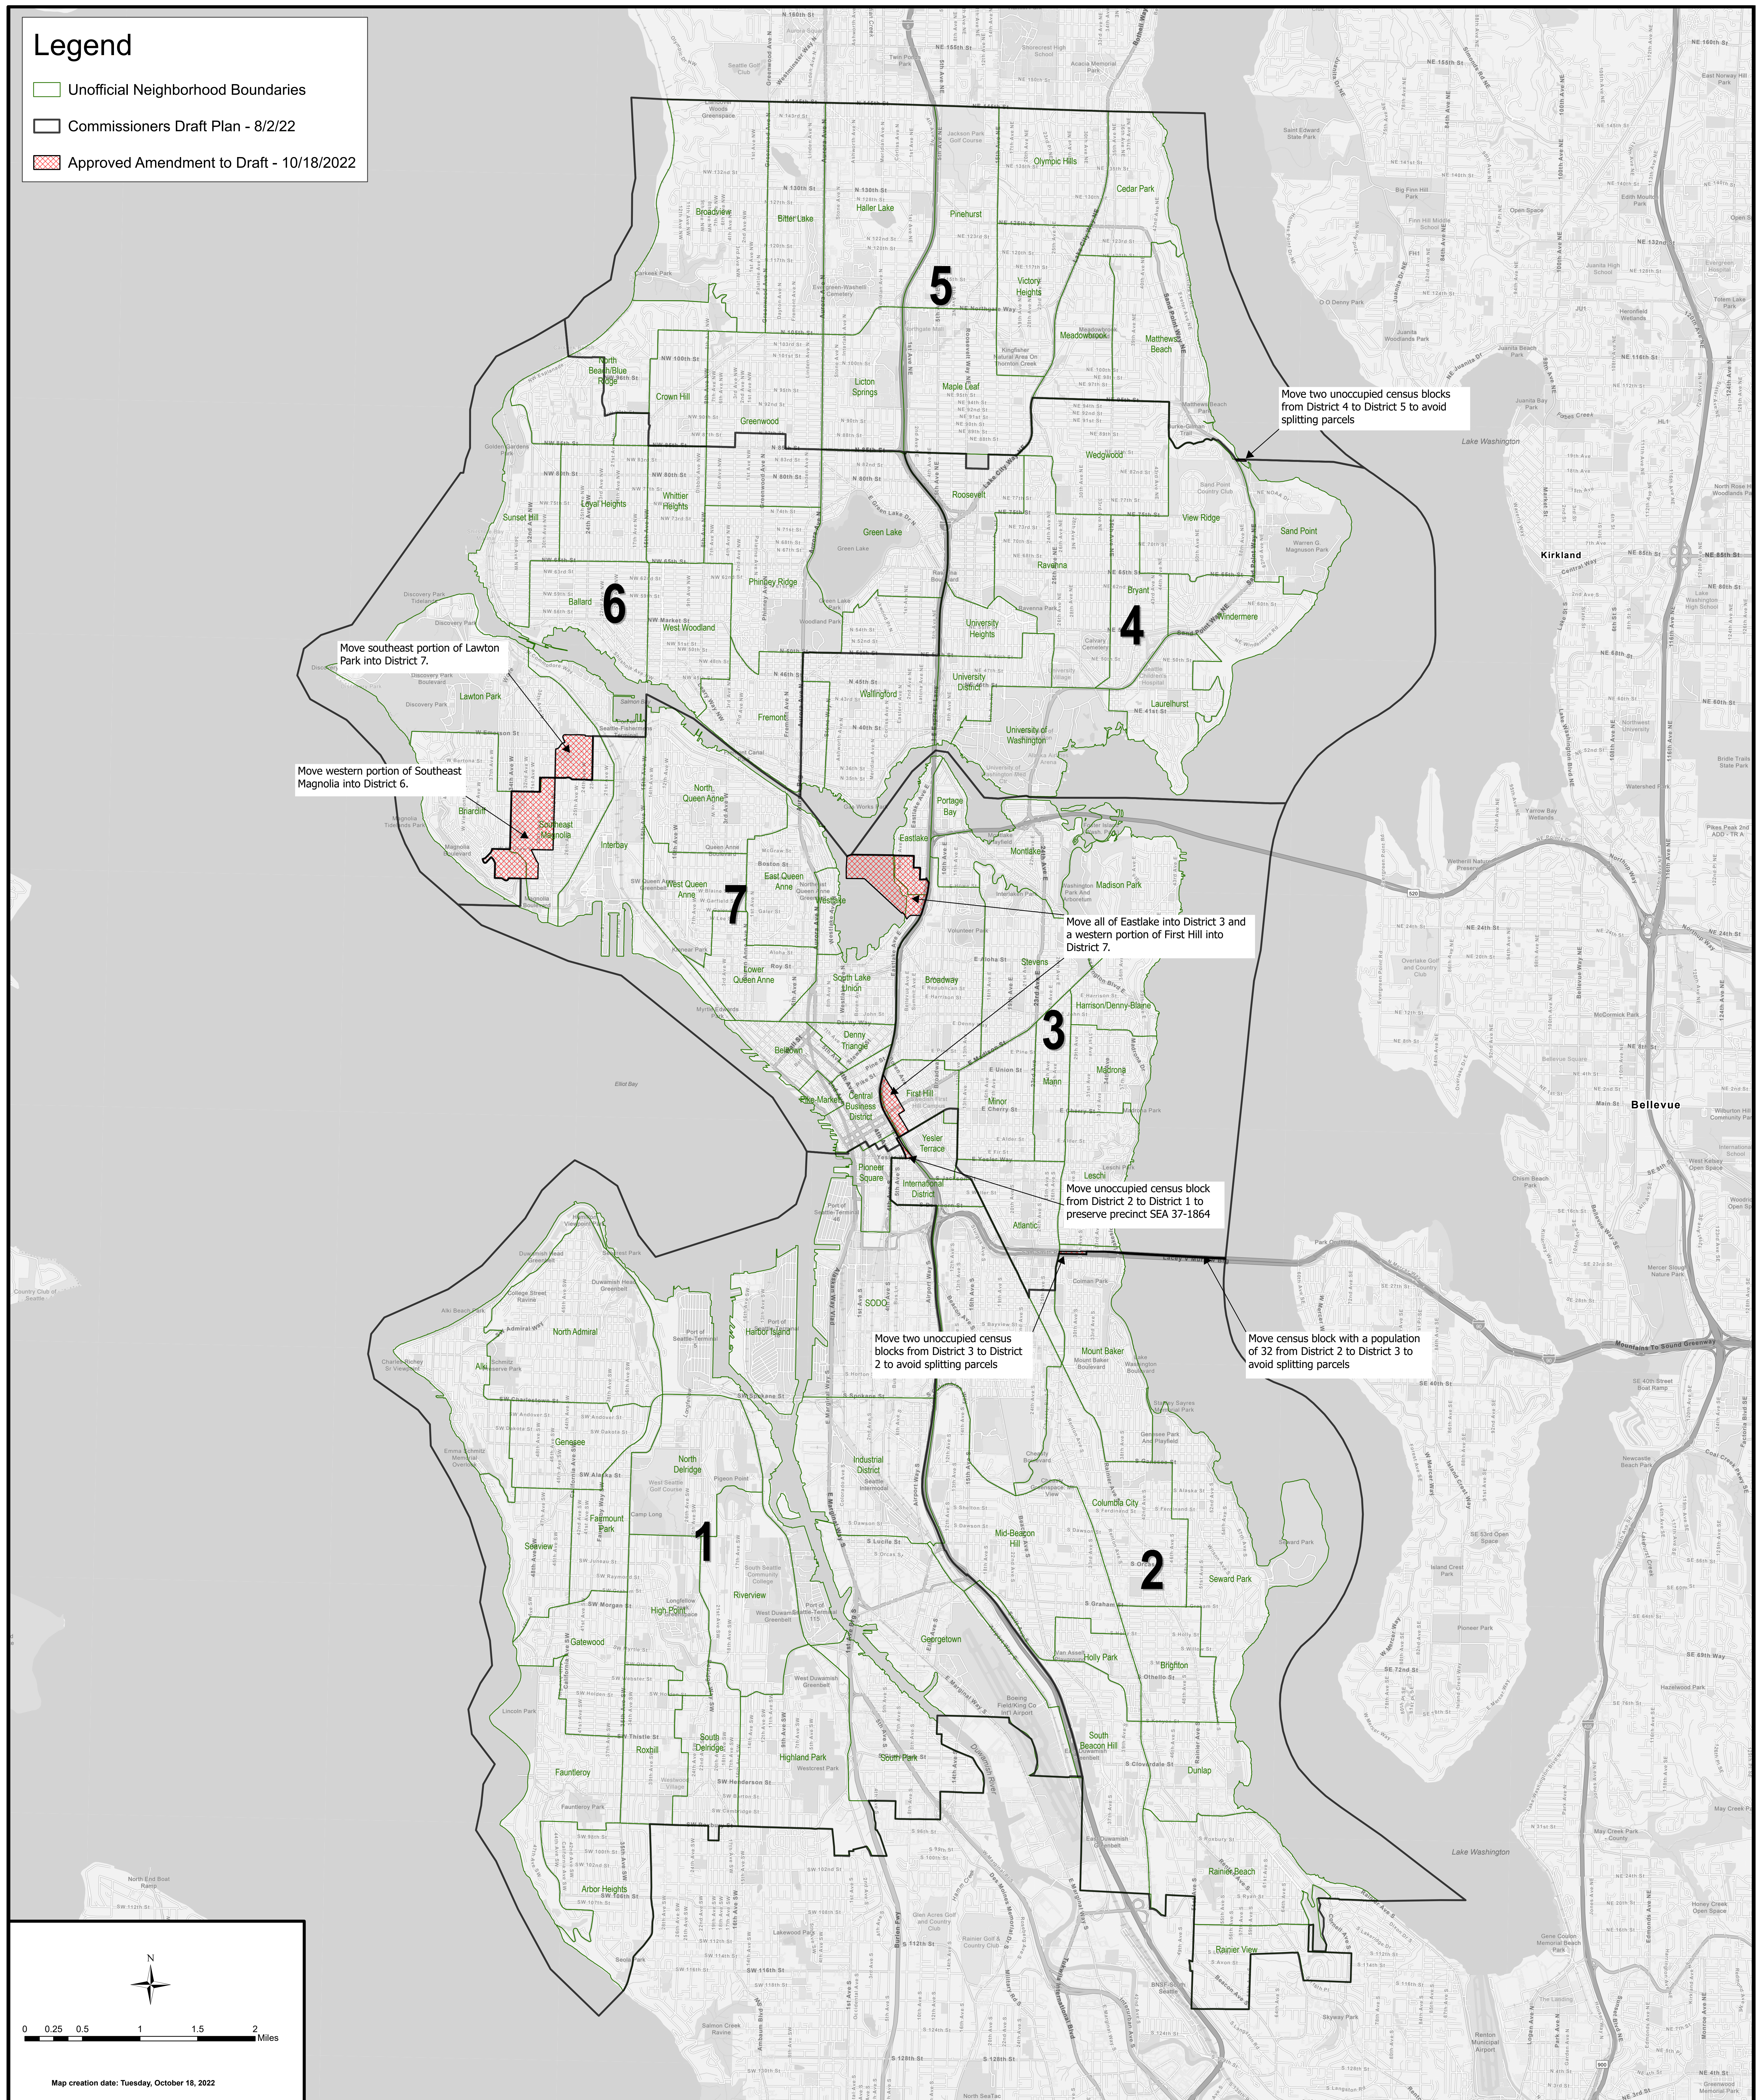

Legend

- Unofficial Neighborhood Boundaries
- Commissioners Draft Plan - 8/2/22
- Approved Amendment to Draft - 10/18/2022

Map creation date: Tuesday, October 18, 2022

Seattle Redistricting Commission Amended Draft Plan as of 10/18/2022 City Council District Boundaries

The use of the information in this map is subject to the terms and conditions found at: www.kingcounty.gov/services/gis/Maps/terms-of-use.aspx. Your access and use is conditioned on your acceptance of these terms and conditions.