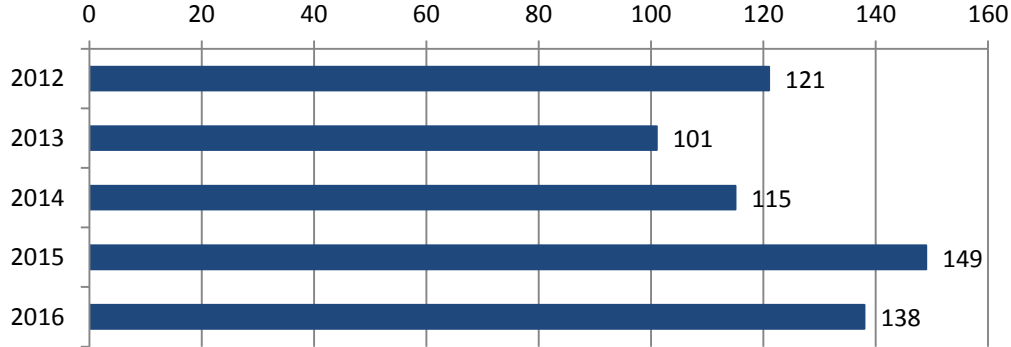

SHOTS FIRED REPORT

**Shots Fired YTD
January 1 to May 23 (2012-2016)**