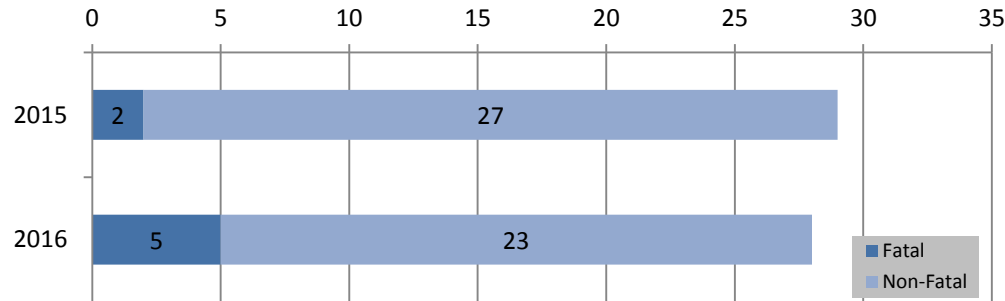

**Shootings by Injury Type YTD
January 1 to May 23 (2015 and 2016)**