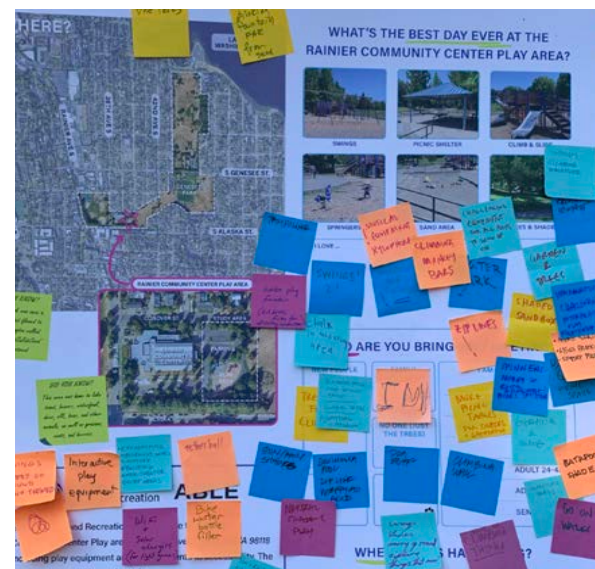

DEC 20 2023

RAINIER COMMUNITY CENTER PLAY AREA

ROUND 1 ENGAGEMENT EVENTS - JUNE 2023

We came to 3 community events to talk with people about the play area. Through surveys, post-it notes, and conversations, we learned about how people currently use the play area and what they might like to see there in the future.

PLAY AREA | 6/24

50+ PEOPLE ENGAGED

FARMER'S MARKET | 6/28

200+ PEOPLE ENGAGED

COLUMBIA CITY LIBRARY | 6/29

30+ PEOPLE ENGAGED

Survey Questions

Drawings

Boards w/ Community Notes

WHAT DO PEOPLE LOVE ABOUT THE CURRENT PLAY AREA?

WHAT ARE THE PRIORITIES FOR THE NEW PLAY AREA?

ROUND 2 ENGAGEMENT EVENTS - AUGUST 2023

Through two in-person engagement events and an online survey, we showed our concept designs to the neighborhood. We heard from kids and families about which elements they were excited about, what they liked and didn't like about the options, and what we should prioritize in the final design.

OPTION 1: GATHERING AT THE SHORE

This design draws on the site's history as a former slough that fed into Lake Washington. In this option, we wanted to create a "shore" as a place to play and gather.

- Key features:**
- Water-themed play elements
 - Large central play area
 - Spaces around the edge to sit, gather, and enjoy community events