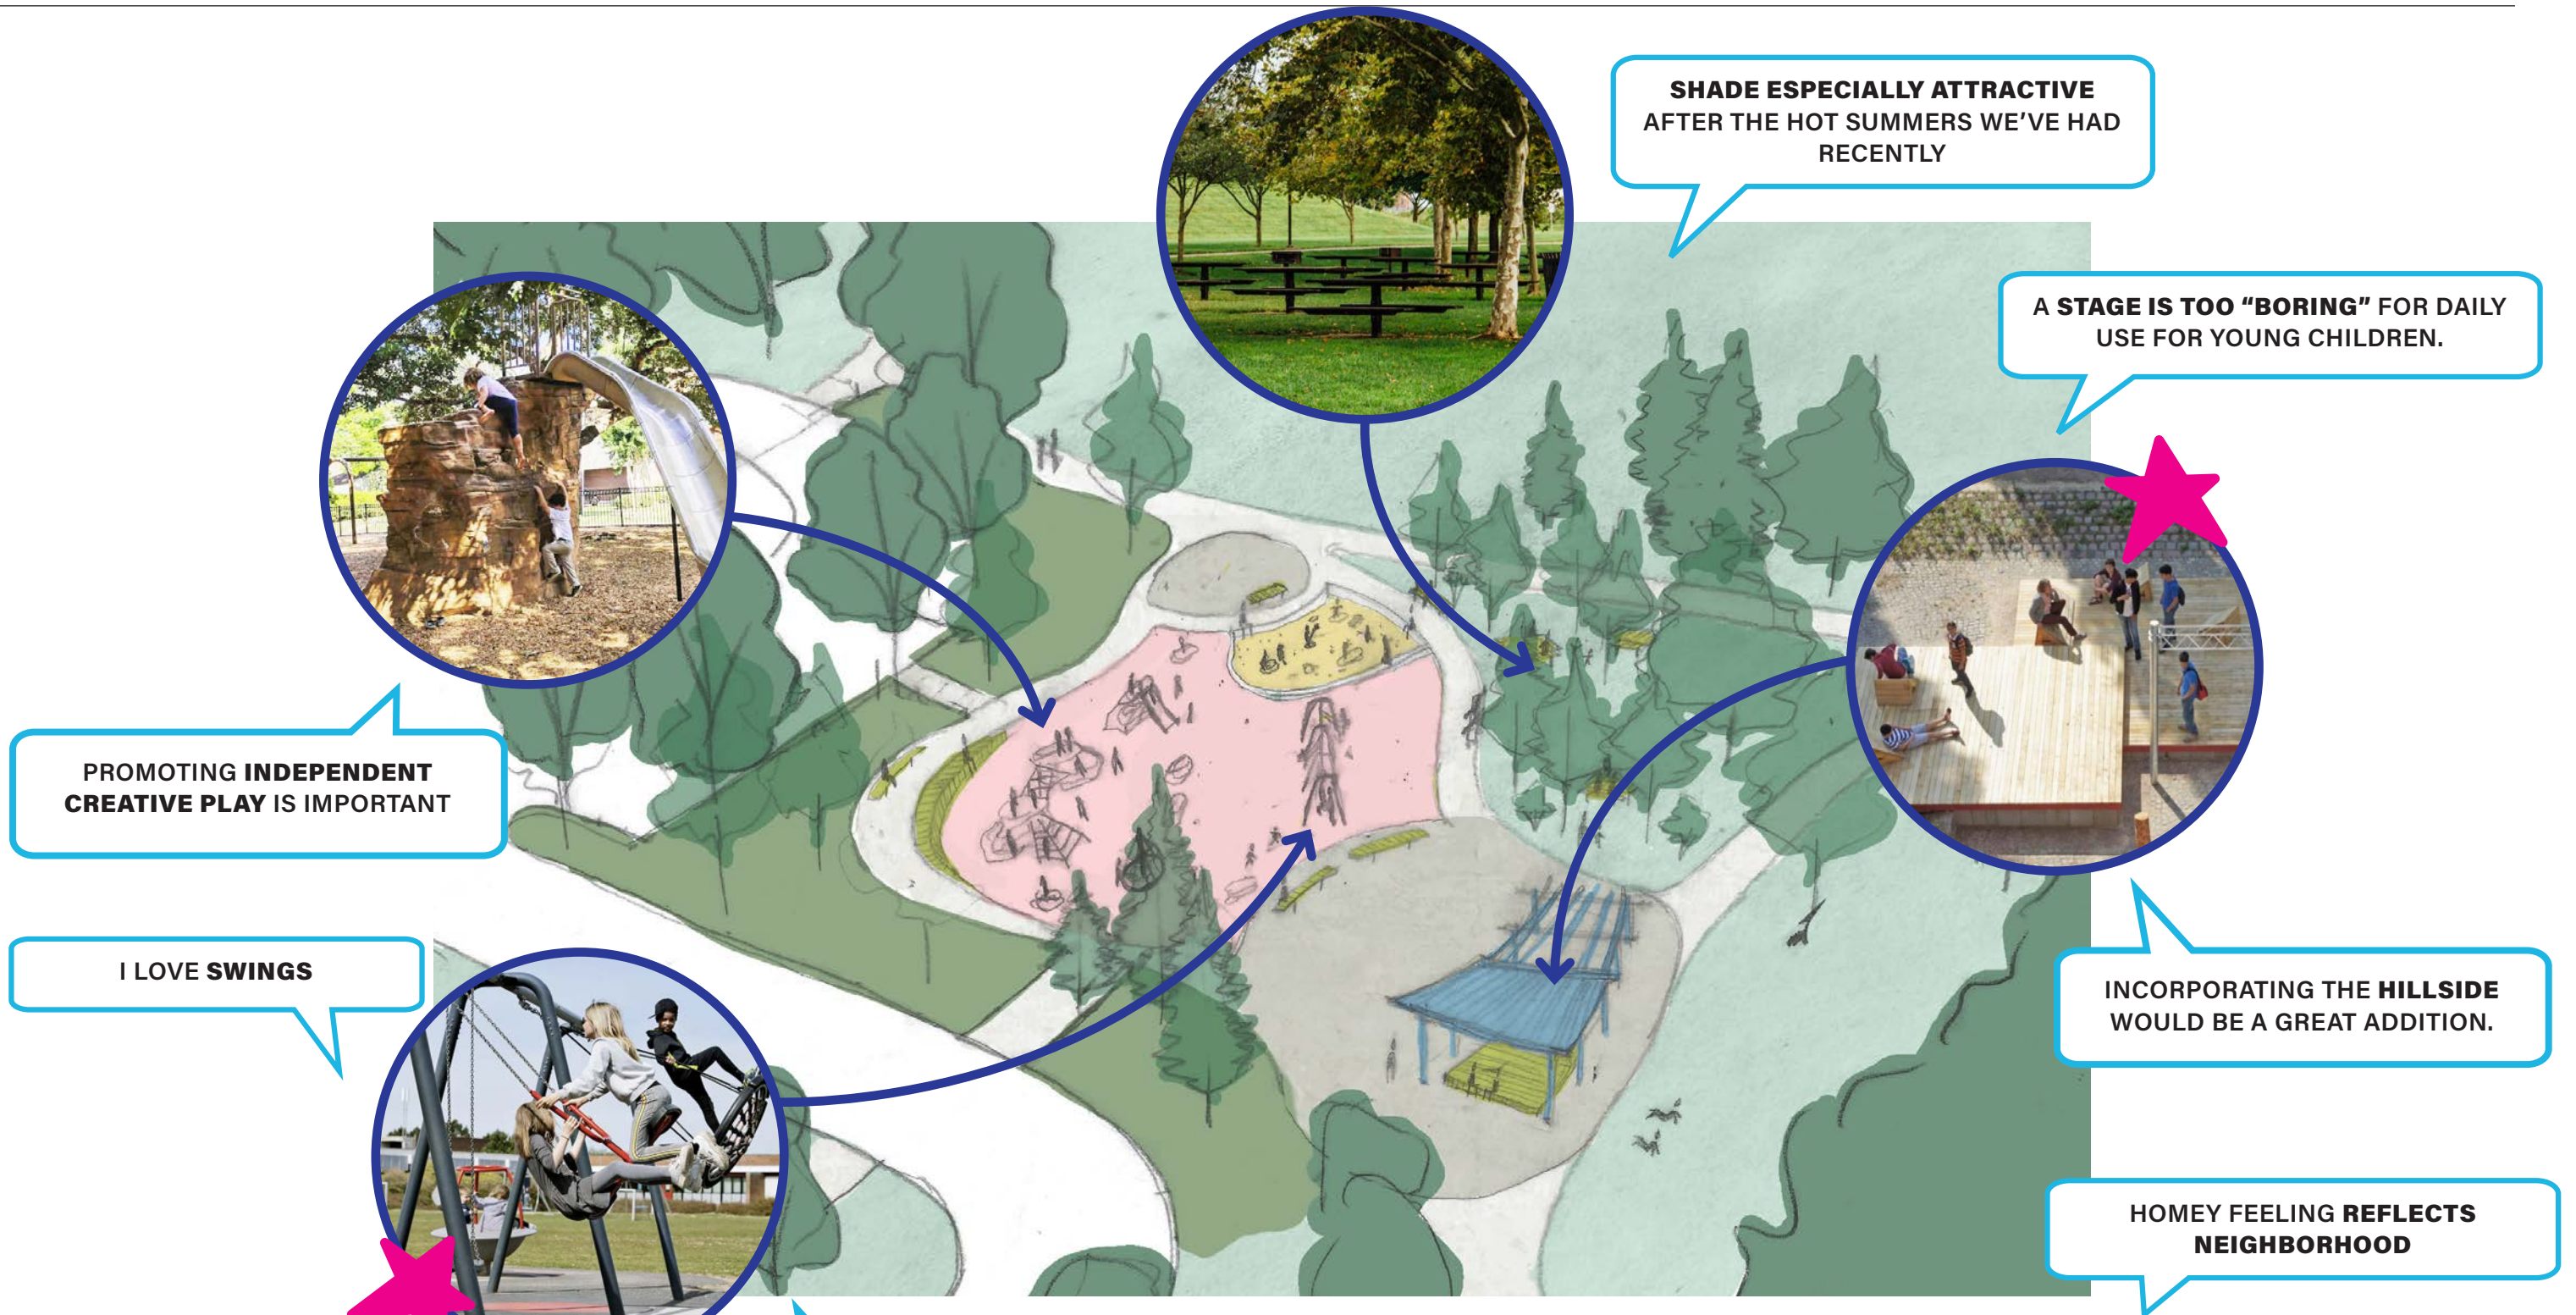

THE VALLEY HUG

MOST COMMENTED-ON ELEMENTS