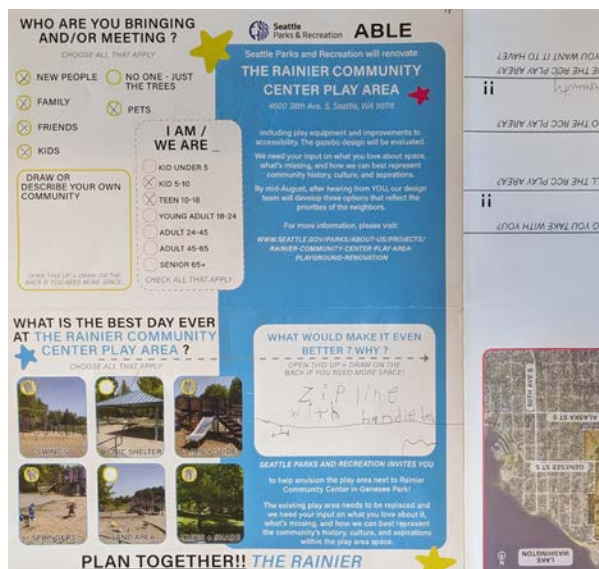

DEC 20 2023

RAINIER COMMUNITY CENTER PLAY AREA

ROUND 1 ENGAGEMENT EVENTS - JUNE 2023

We came to 3 community events to talk with people about the play area. Through surveys, post-it notes, and conversations, we learned about how people currently use the play area and what they might like to see there in the future.

PLAY AREA | 6/24

50+ PEOPLE ENGAGED

FARMER'S MARKET | 6/28

200+ PEOPLE ENGAGED

COLUMBIA CITY LIBRARY | 6/29

30+ PEOPLE ENGAGED

Survey Questions

Drawings

Boards w/ Community Notes

WHAT DO PEOPLE LOVE ABOUT THE CURRENT PLAY AREA?

WHAT ARE THE PRIORITIES FOR THE NEW PLAY AREA?

ROUND 2 ENGAGEMENT EVENTS - AUGUST 2023

Through two in-person engagement events and an online survey, we showed our concept designs to the neighborhood. We heard from kids and families about which elements they were excited about, what they liked and didn't like about the options, and what we should prioritize in the final design.

OPTION 1: GATHERING AT THE SHORE

This design draws on the site's history as a former slough that fed into Lake Washington. In this option, we wanted to create a "shore" as a place to play and gather.

- Key features:**
- Water-themed play elements
 - Large central play area
 - Spaces around the edge to sit, gather, and enjoy community events