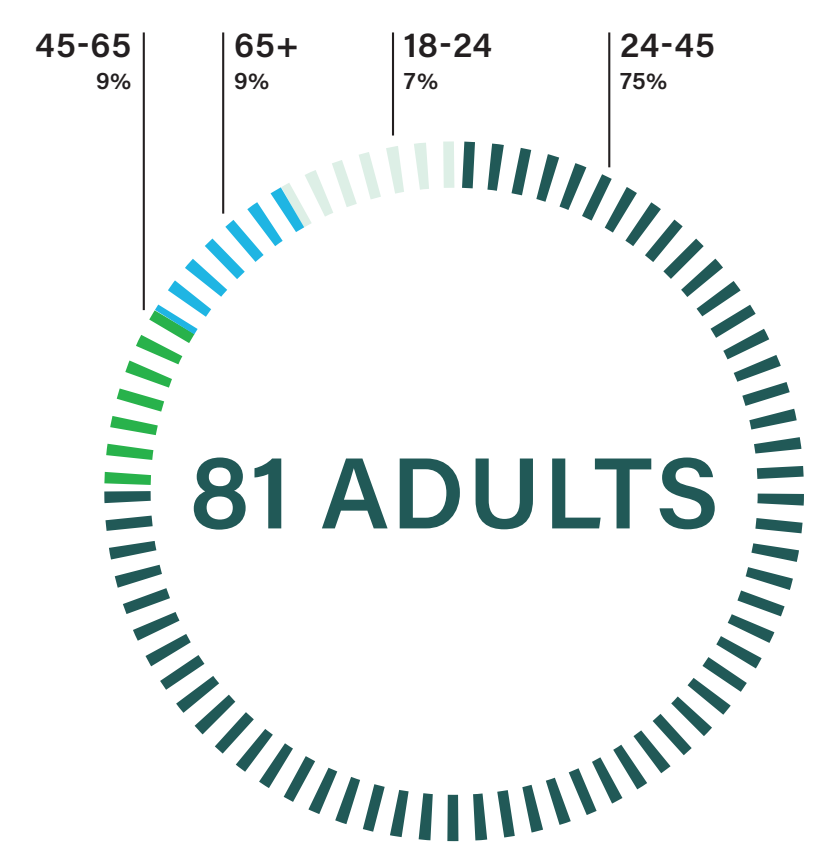

PLAY AREA | 6/24

50+ PEOPLE ENGAGED

FARMER'S MARKET | 6/28

200+ PEOPLE ENGAGED

COLUMBIA CITY LIBRARY | 6/29

30+ PEOPLE ENGAGED

Survey Questions

Drawings