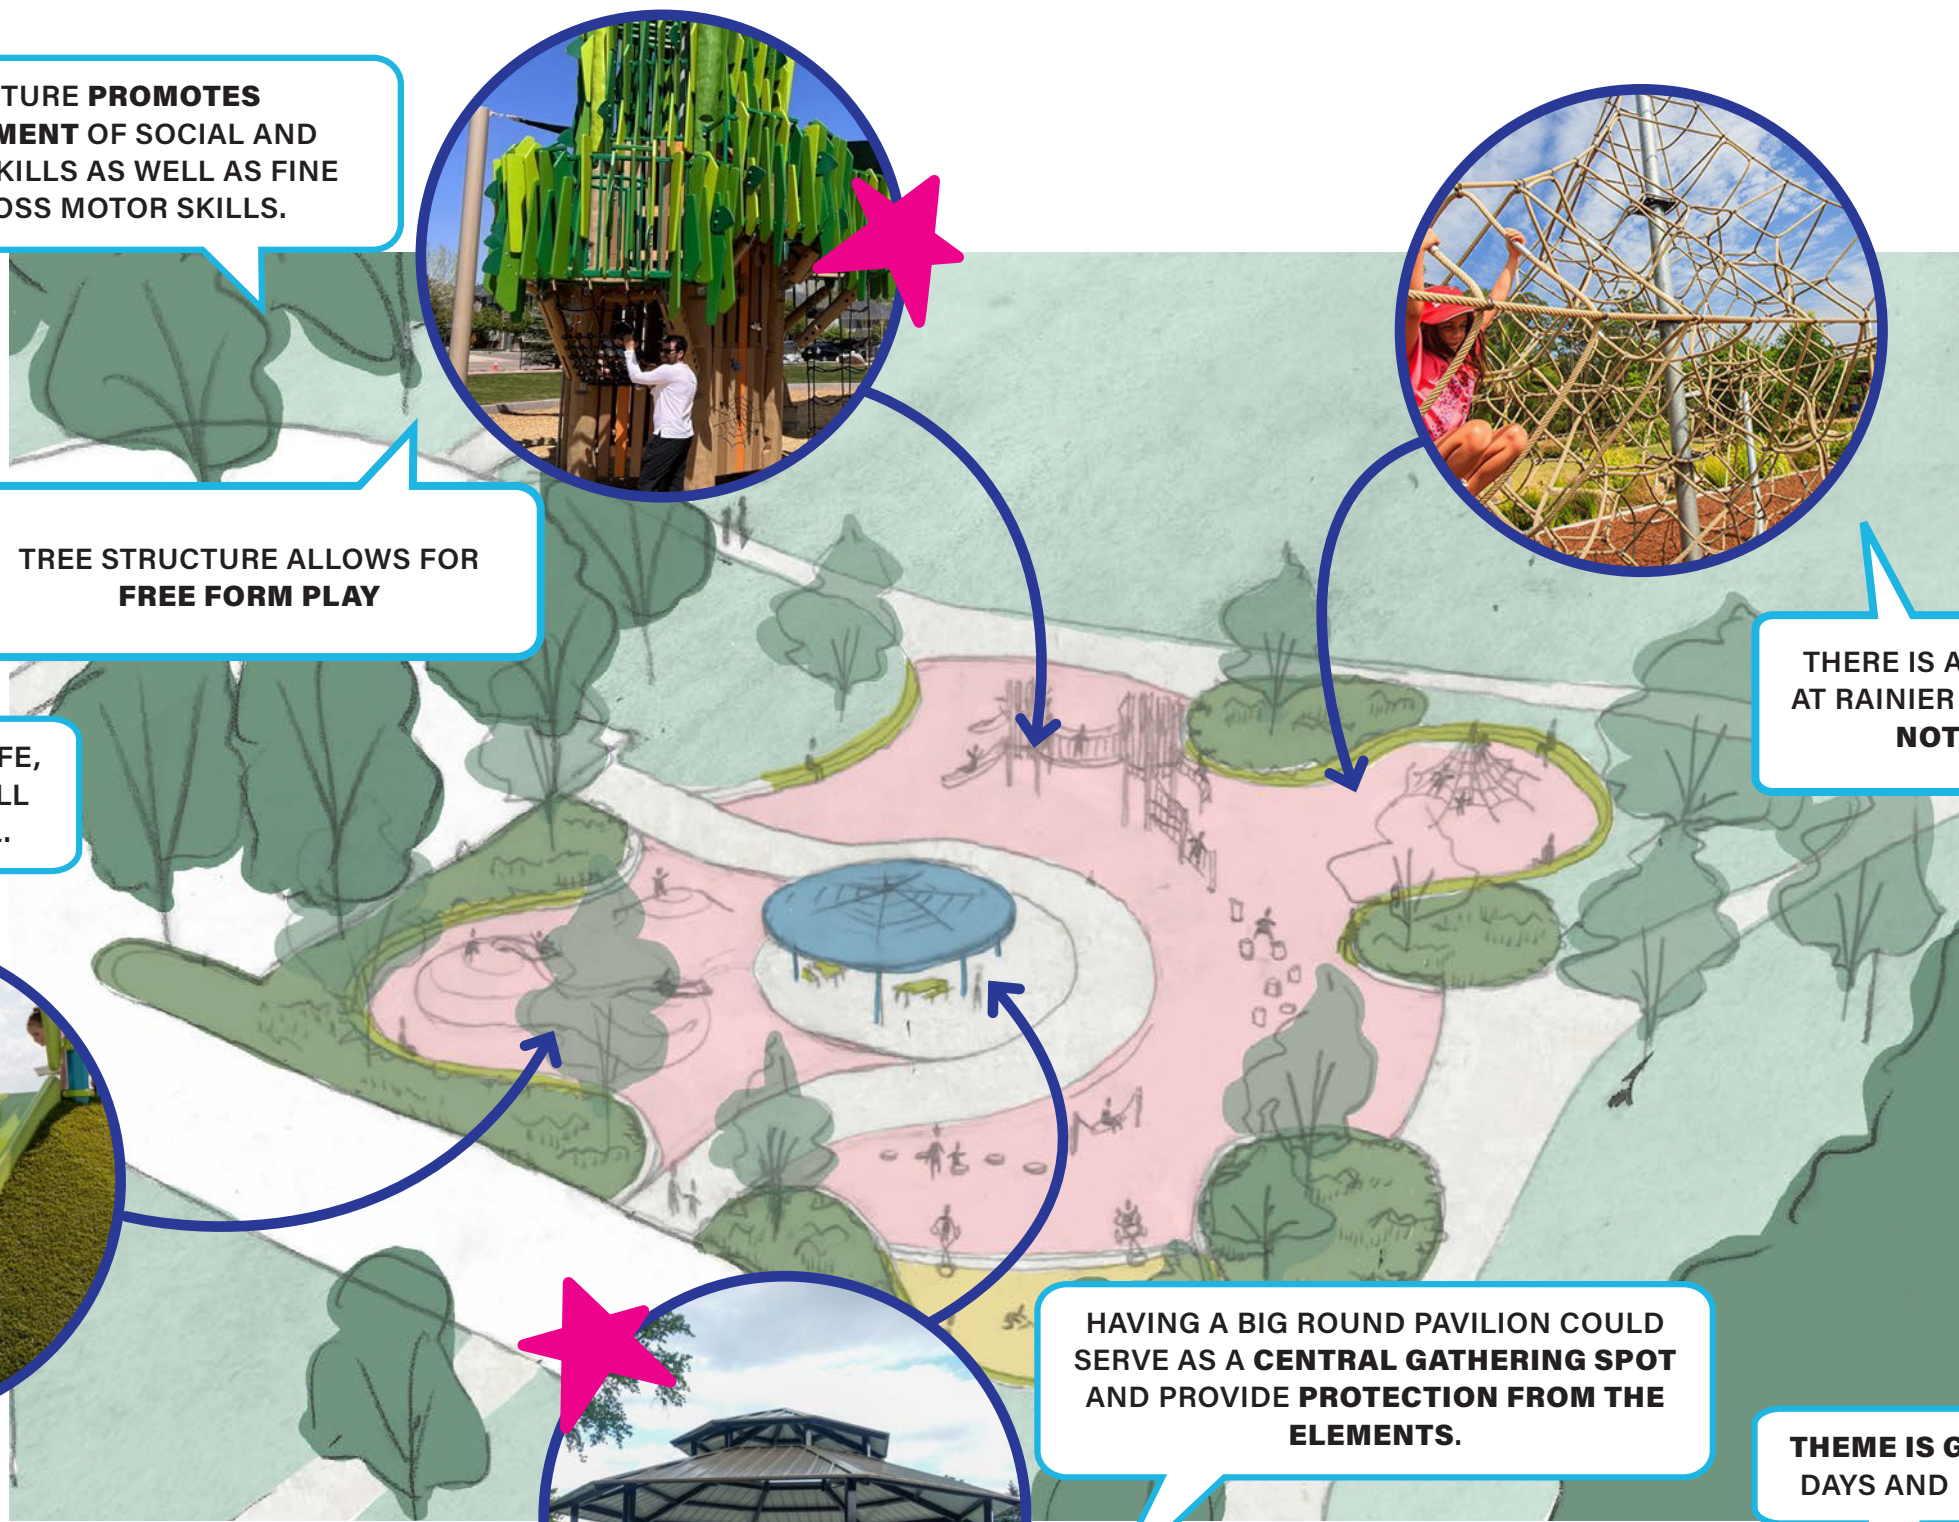

TREE CLIMBING

CLIMBING NET

SAND AREA

BIG BOAT

MOUND + SLIDE

ROCK CLIMBING

SWINGS

THE EXISTING SAND IS A NICE FEATURE, ADDING WATER WOULD BE GREAT.

A WATER FEATURE WITHIN WALKING DISTANCE OF OUR HOME WOULD BE A GAME CHANGER FOR US IN THE SUMMER. MY SON WOULD BE THERE EVERY DAY.

PICNIC GROVE ALLOWS FOR LESS HOVERING, ADULT SOCIALIZING, SHADE.

APPEALS TO AND IS ACCESSIBLE TO DISABLED CHILDREN

THE SAUCER SWING IS ONLY GOOD FOR YOUNG KIDS. REGULAR SWINGS ARE GOOD FOR ALL AGES.

LAKE/ShORE THEME IS COOL + MAKES SENSE!

CLIMBING AND BIG BOAT SEEM UNSTRUCTURED - A GOOD THING.

GATHERING AT THE SHORE

 MOST COMMENTED-ON ELEMENTS

STRUCTURE PROMOTES DEVELOPMENT OF SOCIAL AND CREATIVE SKILLS AS WELL AS FINE AND GROSS MOTOR SKILLS.

TREE STRUCTURE ALLOWS FOR FREE FORM PLAY

THERE IS ALREADY A CLIMBING NET AT RAINIER PLAYFIELD; ANOTHER ONE NOT NEEDED SO CLOSE