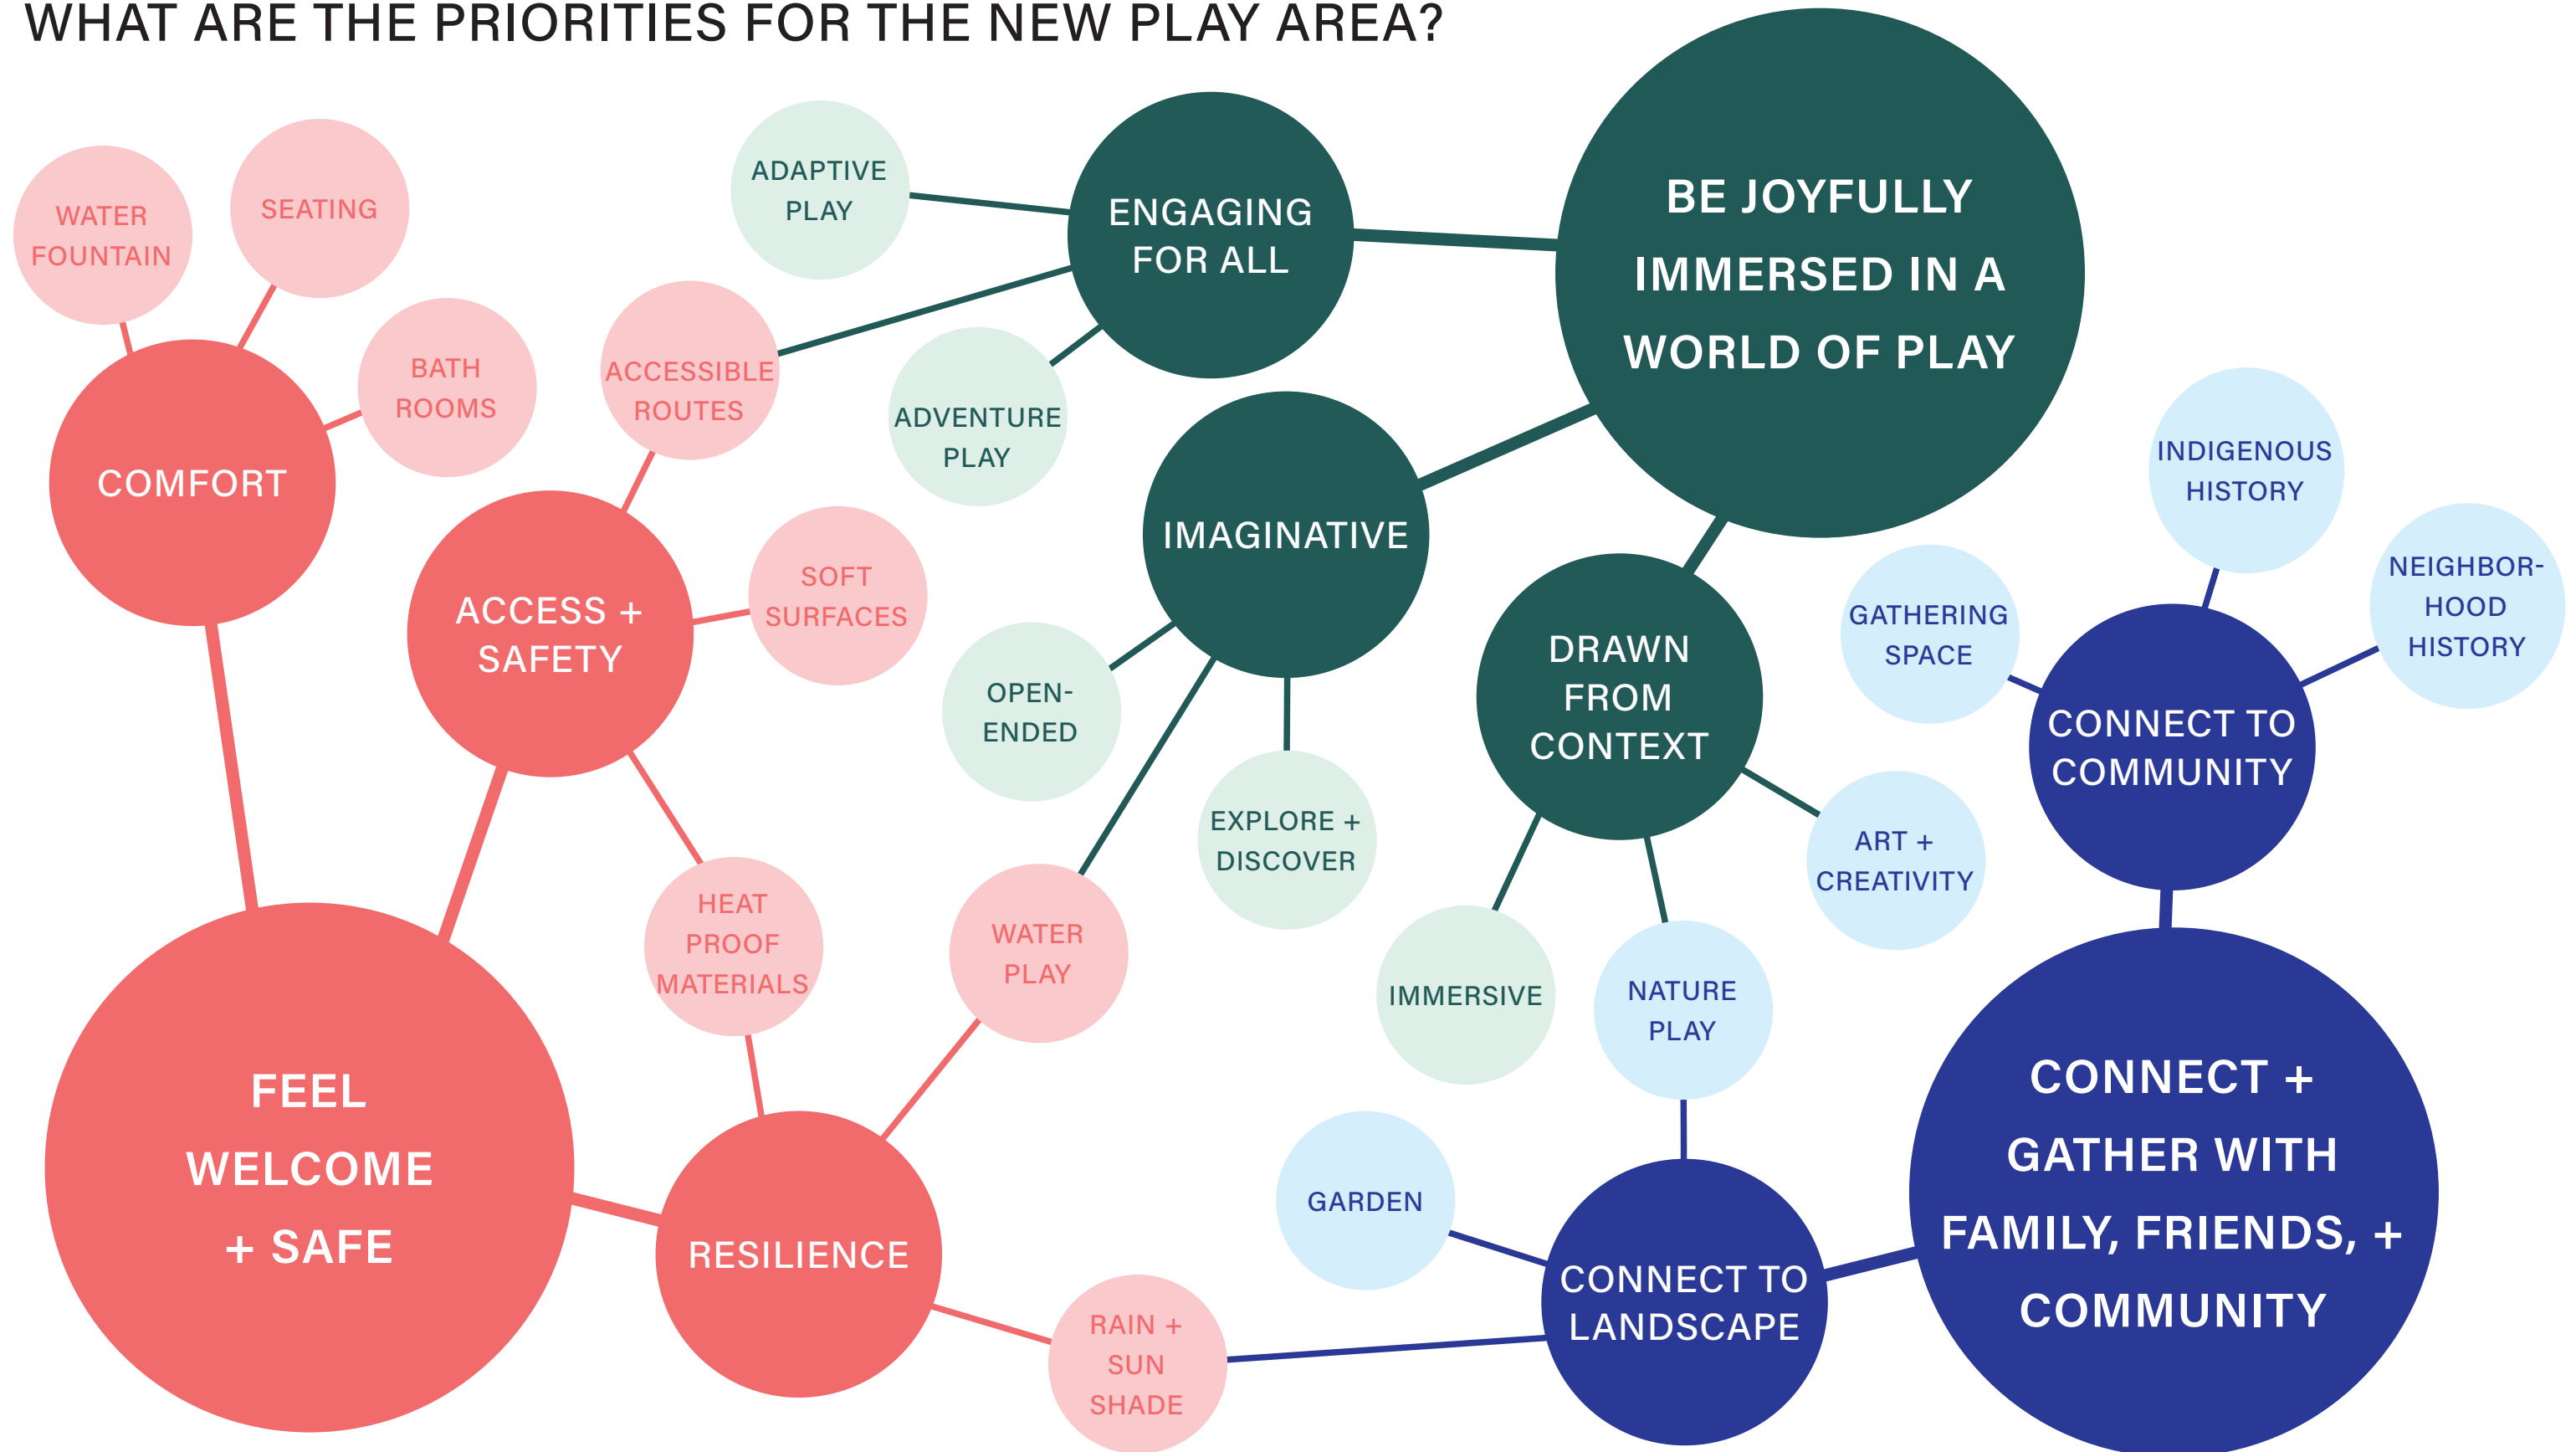

PLAY AREA | 6/24

50+ PEOPLE ENGAGED

FARMER'S MARKET | 6/28

200+ PEOPLE ENGAGED

COLUMBIA CITY LIBRARY | 6/29

30+ PEOPLE ENGAGED

Survey Questions

Drawings

Boards w/ Community Notes

WHAT DO PEOPLE LOVE ABOUT THE CURRENT PLAY AREA?

WHAT ARE THE PRIORITIES FOR THE NEW PLAY AREA?

ROUND 2 ENGAGEMENT EVENTS - AUGUST 2023

Through two in-person engagement events and an online survey, we showed our concept designs to the neighborhood. We heard from kids and families about which elements they were excited about, what they liked and didn't like about the options, and what we should prioritize in the final design.

OPTION 1: GATHERING AT THE SHORE

This design draws on the site's history as a former slough that fed into Lake Washington. In this option, we wanted to create a "shore" as a place to play and gather.

- Key features:**
- Water-themed play elements
 - Large central play area
 - Spaces around the edge to sit, gather, and enjoy community events

OPTION 2: THE FOREST & ITS ROOTS

This design draws on the play area's shady trees and the historic forests of Columbia City. In this option, we wanted to create the feeling of exploring a forest.

- Key features:**
- Forest-themed play elements
 - Smaller "play pockets" sheltered by trees with seat walls for guardians
 - Central picnic shelter with views into the play areas