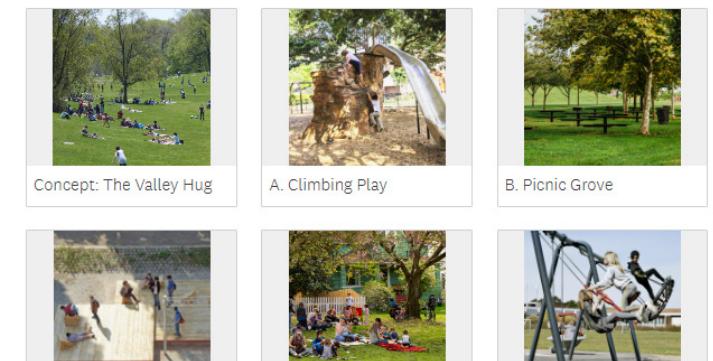

BIG DAY OF PLAY | 8/19

50+ PEOPLE ENGAGED

RAINIER COMMUNITY CENTER MEETING | 8/23

30+ ATTENDEES

ONLINE SURVEY

5. Which elements are your favorites? (Check as many as you want!)

35 RESPONSES

ENGAGEMENT EVENT BOARDS

OPTION 1: GATHERING AT THE SHORE

This design draws on the site's history as a former slough that fed into Lake Washington. In this option, we wanted to create a "shore" as a place to play and gather.

- Key features:**
- Water-themed play elements
 - Large central play area
 - Spaces around the edge to sit, gather, and enjoy community events

OPTION 2: THE FOREST & ITS ROOTS

This design draws on the play area's shady trees and the historic forests of Columbia City. In this option, we wanted to create the feeling of exploring a forest.

- Key features:**
- Forest-themed play elements
 - Smaller "play pockets" sheltered by trees with seat walls for guardians
 - Central picnic shelter with views into the play areas

- Key features:**
- Adventurous climbing + swinging play
 - Central play area "hugged" by trees and planting
 - Double-sided pavilion with seating on the hill

BUILD YOUR BEST DAY AT THE RAINIER CC PLAY AREA!