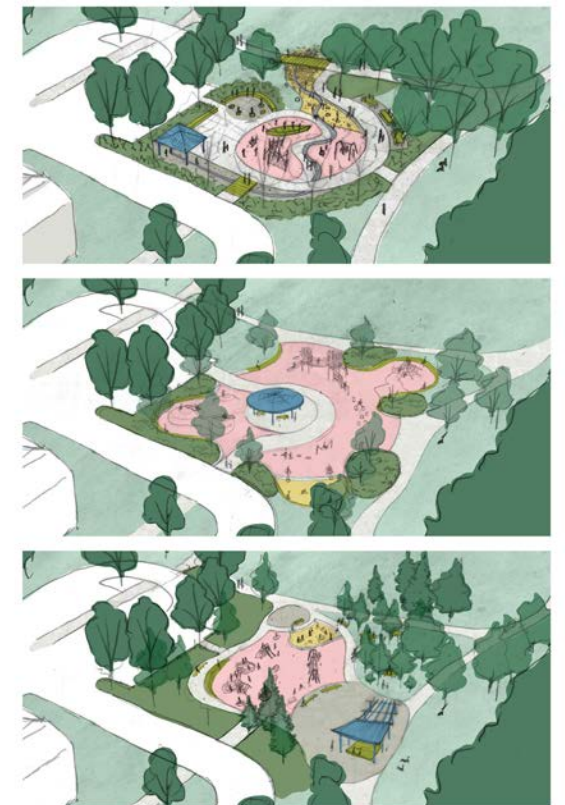

BUILD YOUR BEST DAY AT THE RAINIER CC PLAY AREA!