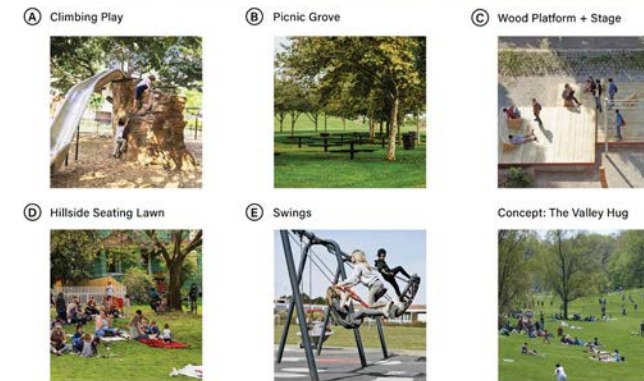

OPTION 3: THE VALLEY HUG

This design draws on Genesee Park's name, which comes from the Seneca word for "beautiful valley." In this option, we wanted to create a valley of play that feels sheltered and cozy.

1. **Key features:**
2. Adventurous climbing + swinging play
   - Central play area "hugged" by trees and planting
   - Double-sided pavilion with seating on the hill