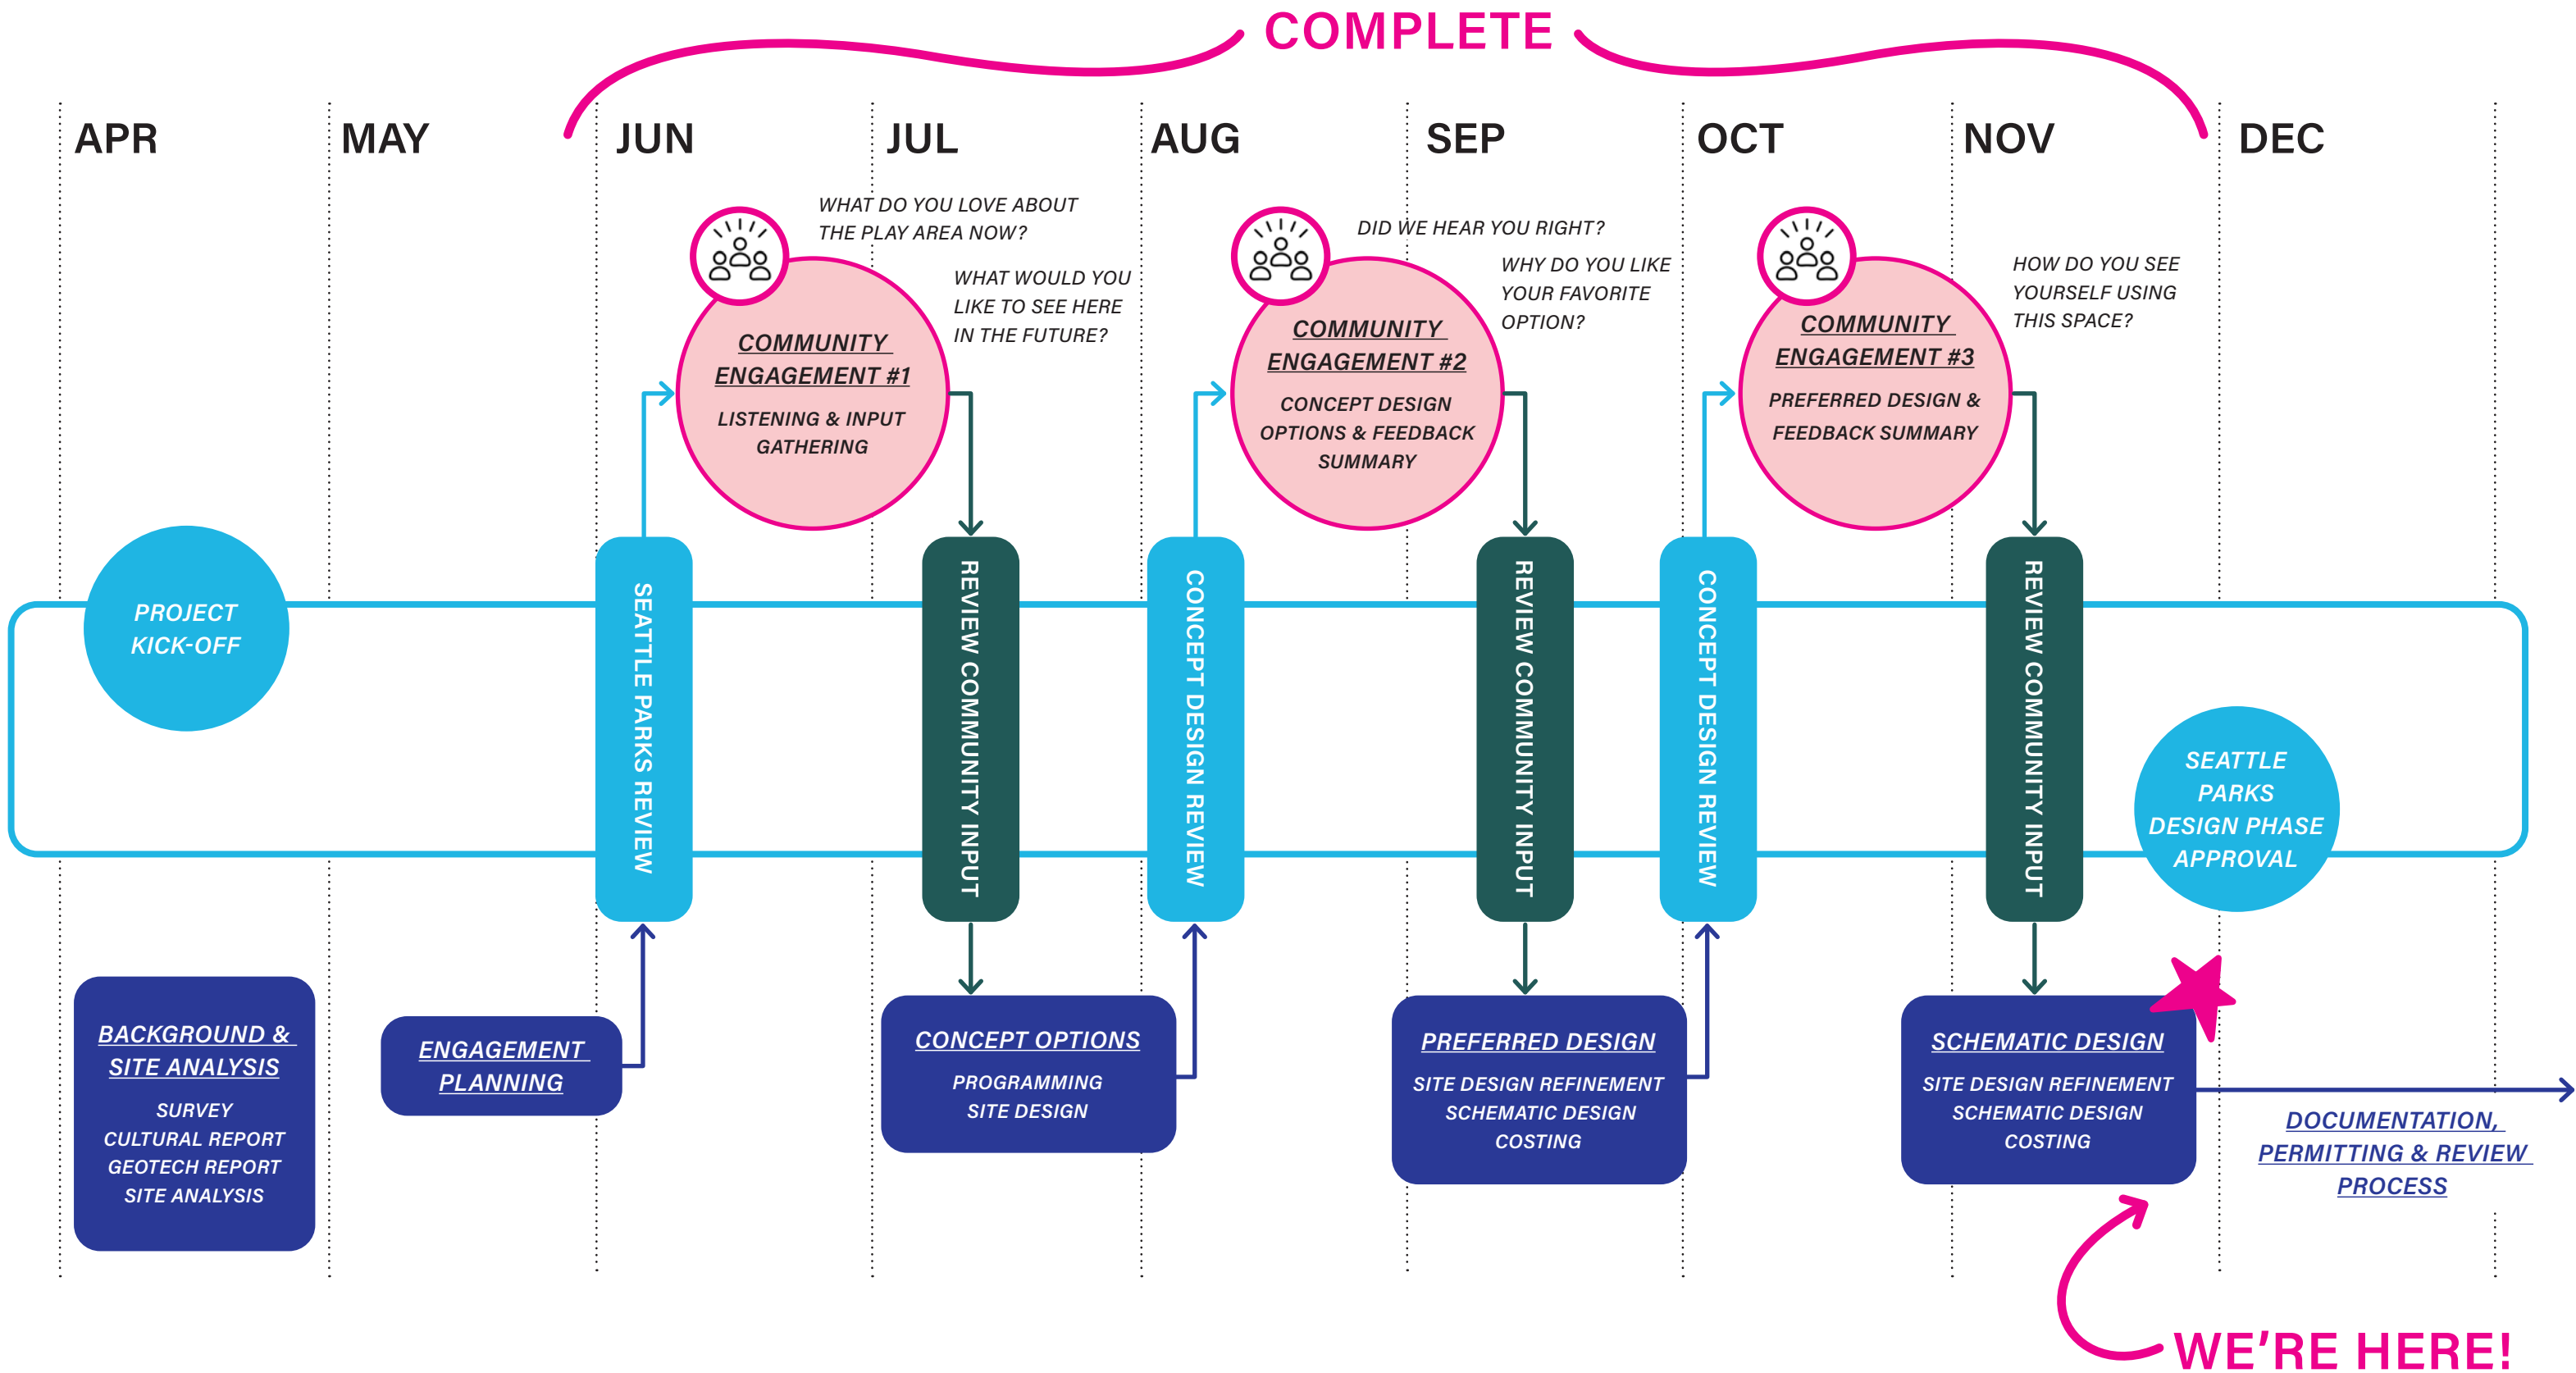

DEC 20 2023

RAINIER COMMUNITY CENTER PLAY AREA

ROUND 1 ENGAGEMENT EVENTS - JUNE 2023

We came to 3 community events to talk with people about the play area. Through surveys, post-it notes, and conversations, we learned about how people currently use the play area and what they might like to see there in the future.

PLAY AREA | 6/24

50+ PEOPLE ENGAGED

FARMER'S MARKET | 6/28

200+ PEOPLE ENGAGED

COLUMBIA CITY LIBRARY | 6/29

30+ PEOPLE ENGAGED

Survey Questions

Drawings

Boards w/ Community Notes

WHAT DO PEOPLE LOVE ABOUT THE CURRENT PLAY AREA?

WHAT ARE THE PRIORITIES FOR THE NEW PLAY AREA?

ROUND 2 ENGAGEMENT EVENTS - AUGUST 2023

Through two in-person engagement events and an online survey, we showed our concept designs to the neighborhood. We heard from kids and families about which elements they were excited about, what they liked and didn't like about the options, and what we should prioritize in the final design.

OPTION 1: GATHERING AT THE SHORE

This design draws on the site's history as a former slough that fed into Lake Washington. In this option, we wanted to create a "shore" as a place to play and gather.

- Key features:**
- Water-themed play elements
 - Large central play area
 - Spaces around the edge to sit, gather, and enjoy community events