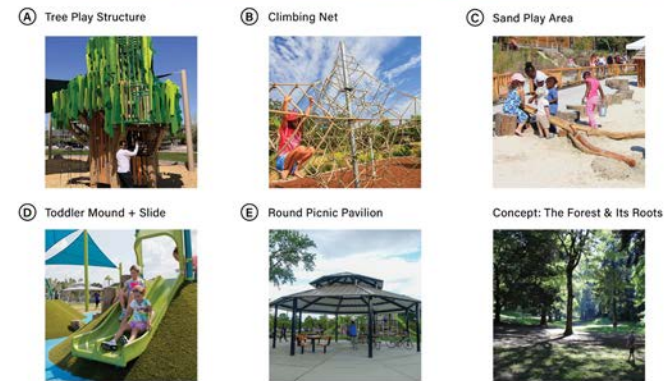

OPTION 2: THE FOREST & ITS ROOTS

1. **Key features:**
2. Forest-themed play elements
   - Smaller "play pockets" sheltered by trees with seat walls for guardians
   - Central picnic shelter with views into the play areas