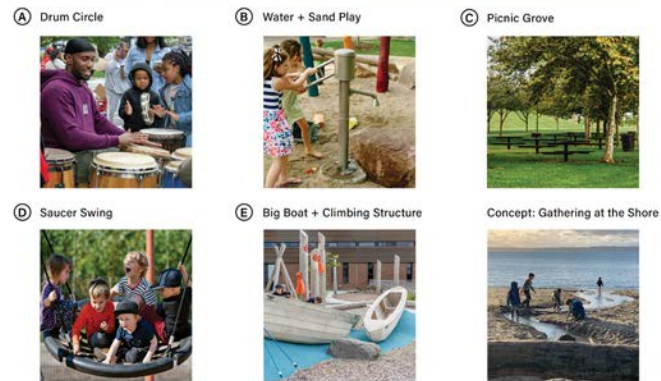

ENGAGEMENT EVENT BOARDS

OPTION 1: GATHERING AT THE SHORE

1. **Key features:**
2. Water-themed play elements
   - Large central play area
   - Spaces around the edge to sit, gather, and enjoy community events