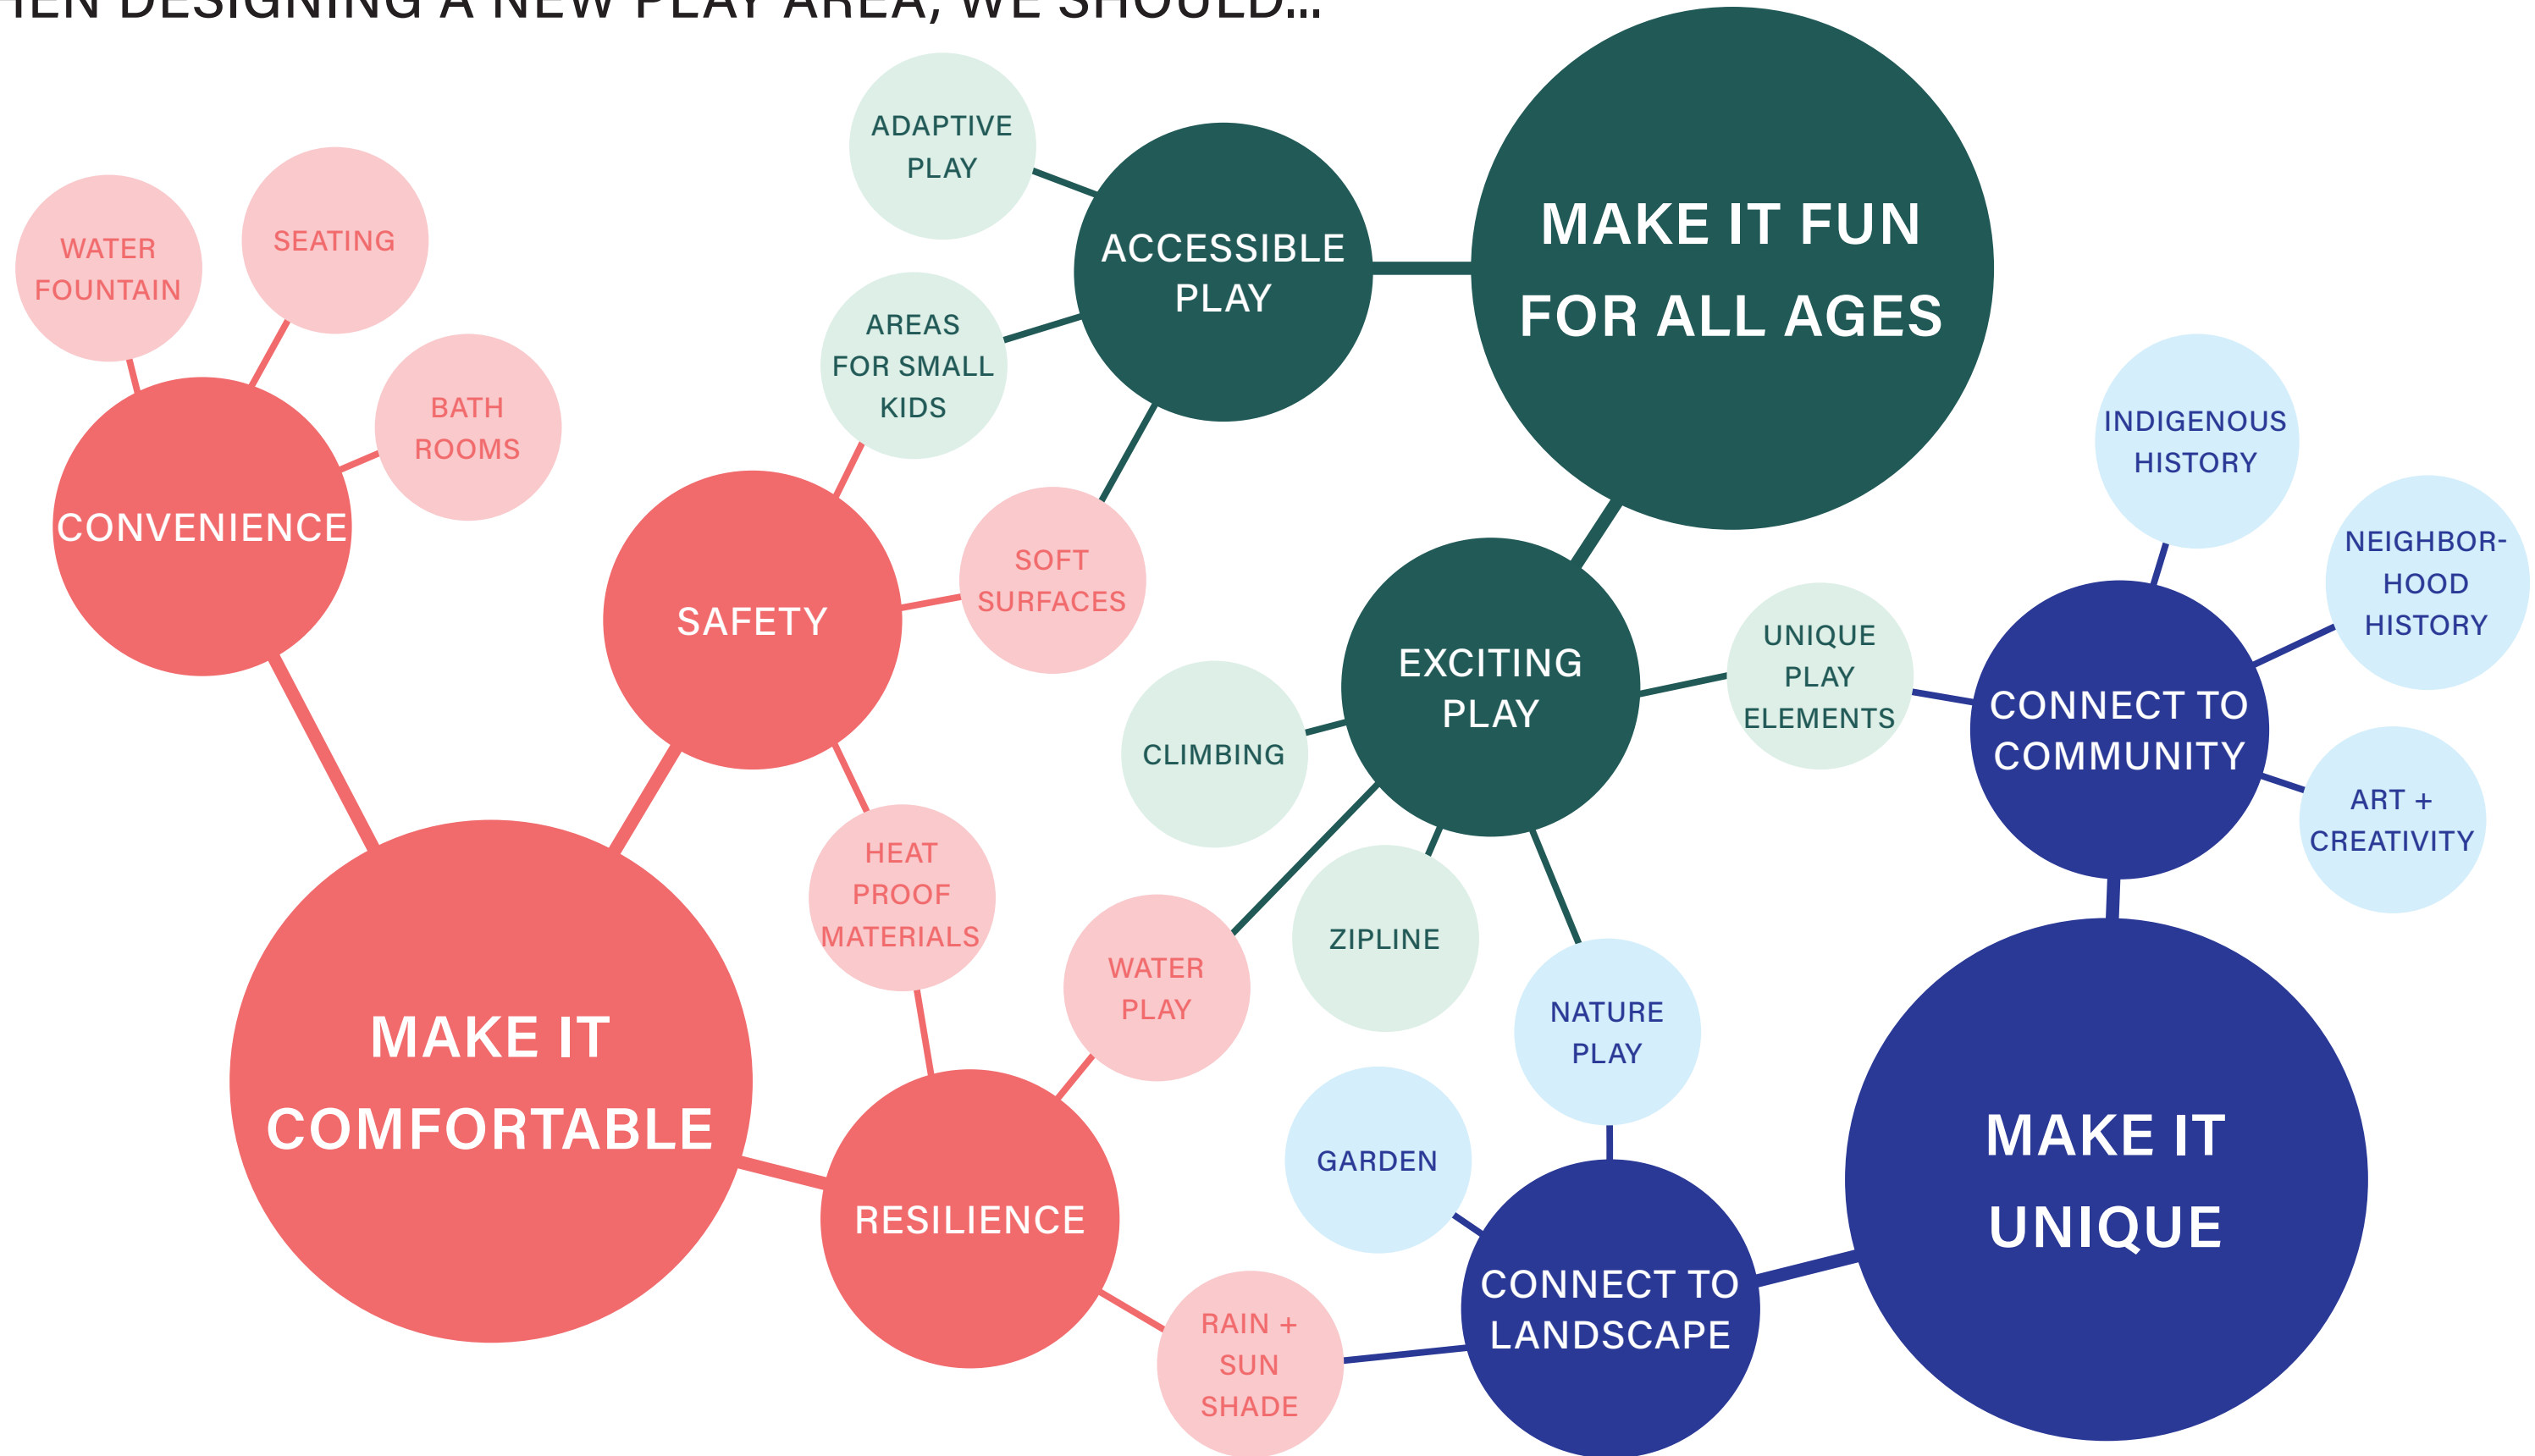

# HOW DO PEOPLE USE THE PLAY AREA?

# WHEN I'M AT THE PLAY AREA, I FEEL...

**“INVIGORATED! ENERGIZED. EXERCISED. REFRESHED. SMILES ON FACES!”**

**“LIKE I’M A COLORFUL BUTTERFLY!”**

**“RELAXING, COMFORTABLE, CAN STAY FOR HOURS”**

**“LIKE PART OF THE COMMUNITY”**

---

WHEN DESIGNING A NEW PLAY AREA, WE SHOULD...

**MAKE IT FUN  
FOR ALL AGES**

**MAKE IT  
COMFORTABLE**

**MAKE IT  
UNIQUE**

WHEN DESIGNING A NEW PLAY AREA, WE SHOULD...

# WHEN DESIGNING A NEW PLAY AREA, WE SHOULD...

HOW DO WE...

**MAKE IT FUN FOR ALL AGES**

ADVENTUROUS PLAY

- ZIPLINE
- CLIMBING STRUCTURE
- SLIDES
- SWINGS
- ROPES
- MERRY-GO-ROUND
- TRAMPOLINE
- MONKEY BARS
- TEETER TOTTER
- ELEVATOR
- SOCCER
- CLIMBING WALL
- BALANCE STRUCTURE
- TETHERBALL
- BASKETBALL
- OBSTACLE COURSE
- FOURSQUARE
- RAMPS
- GYMNASTICS
- BRIDGES
- PING PONG
- CRAWL TUBES