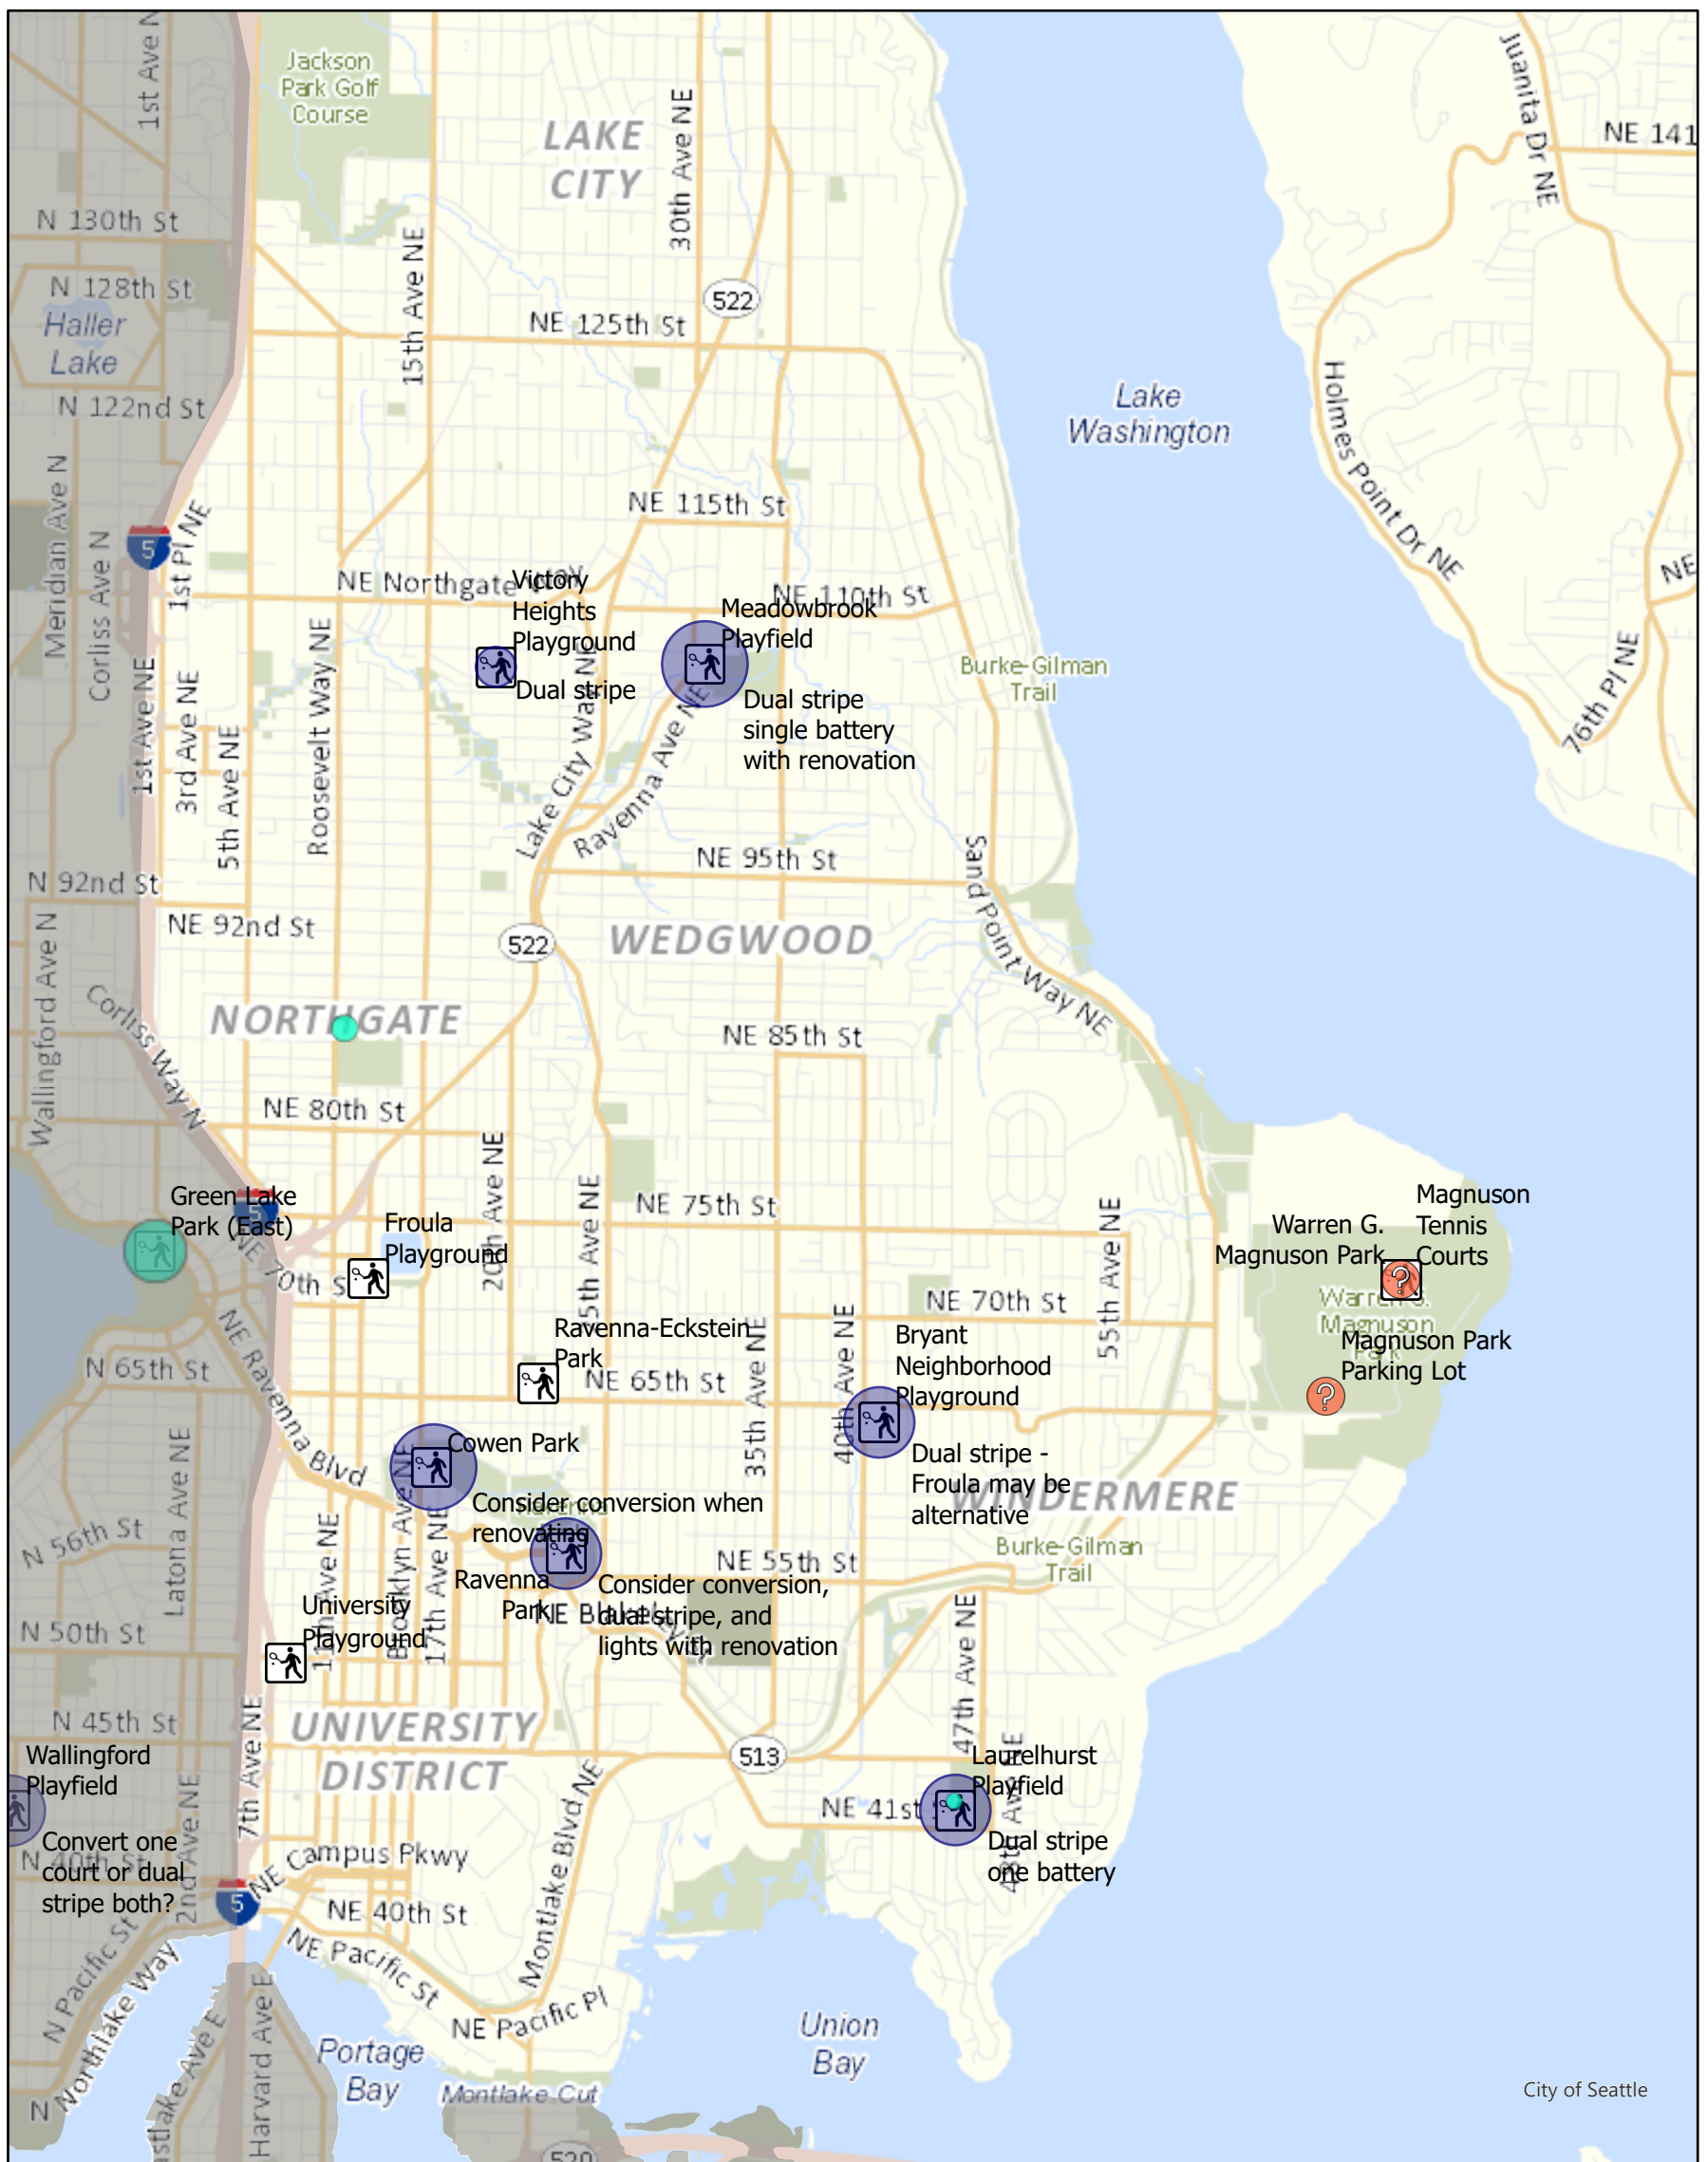

Northeast DRAFT Dual Stripe and Conversion Options

Currently Existing and Planned Outdoor Pickleball Courts

Pickleball Courts

Dual Striping/Conversion Candidates

Pickleball Courts

©2022, CITY OF SEATTLE
All rights reserved.

No warranties of any sort, including accuracy, fitness or merchantability accompany this product.

Map date: May 18th, 2022