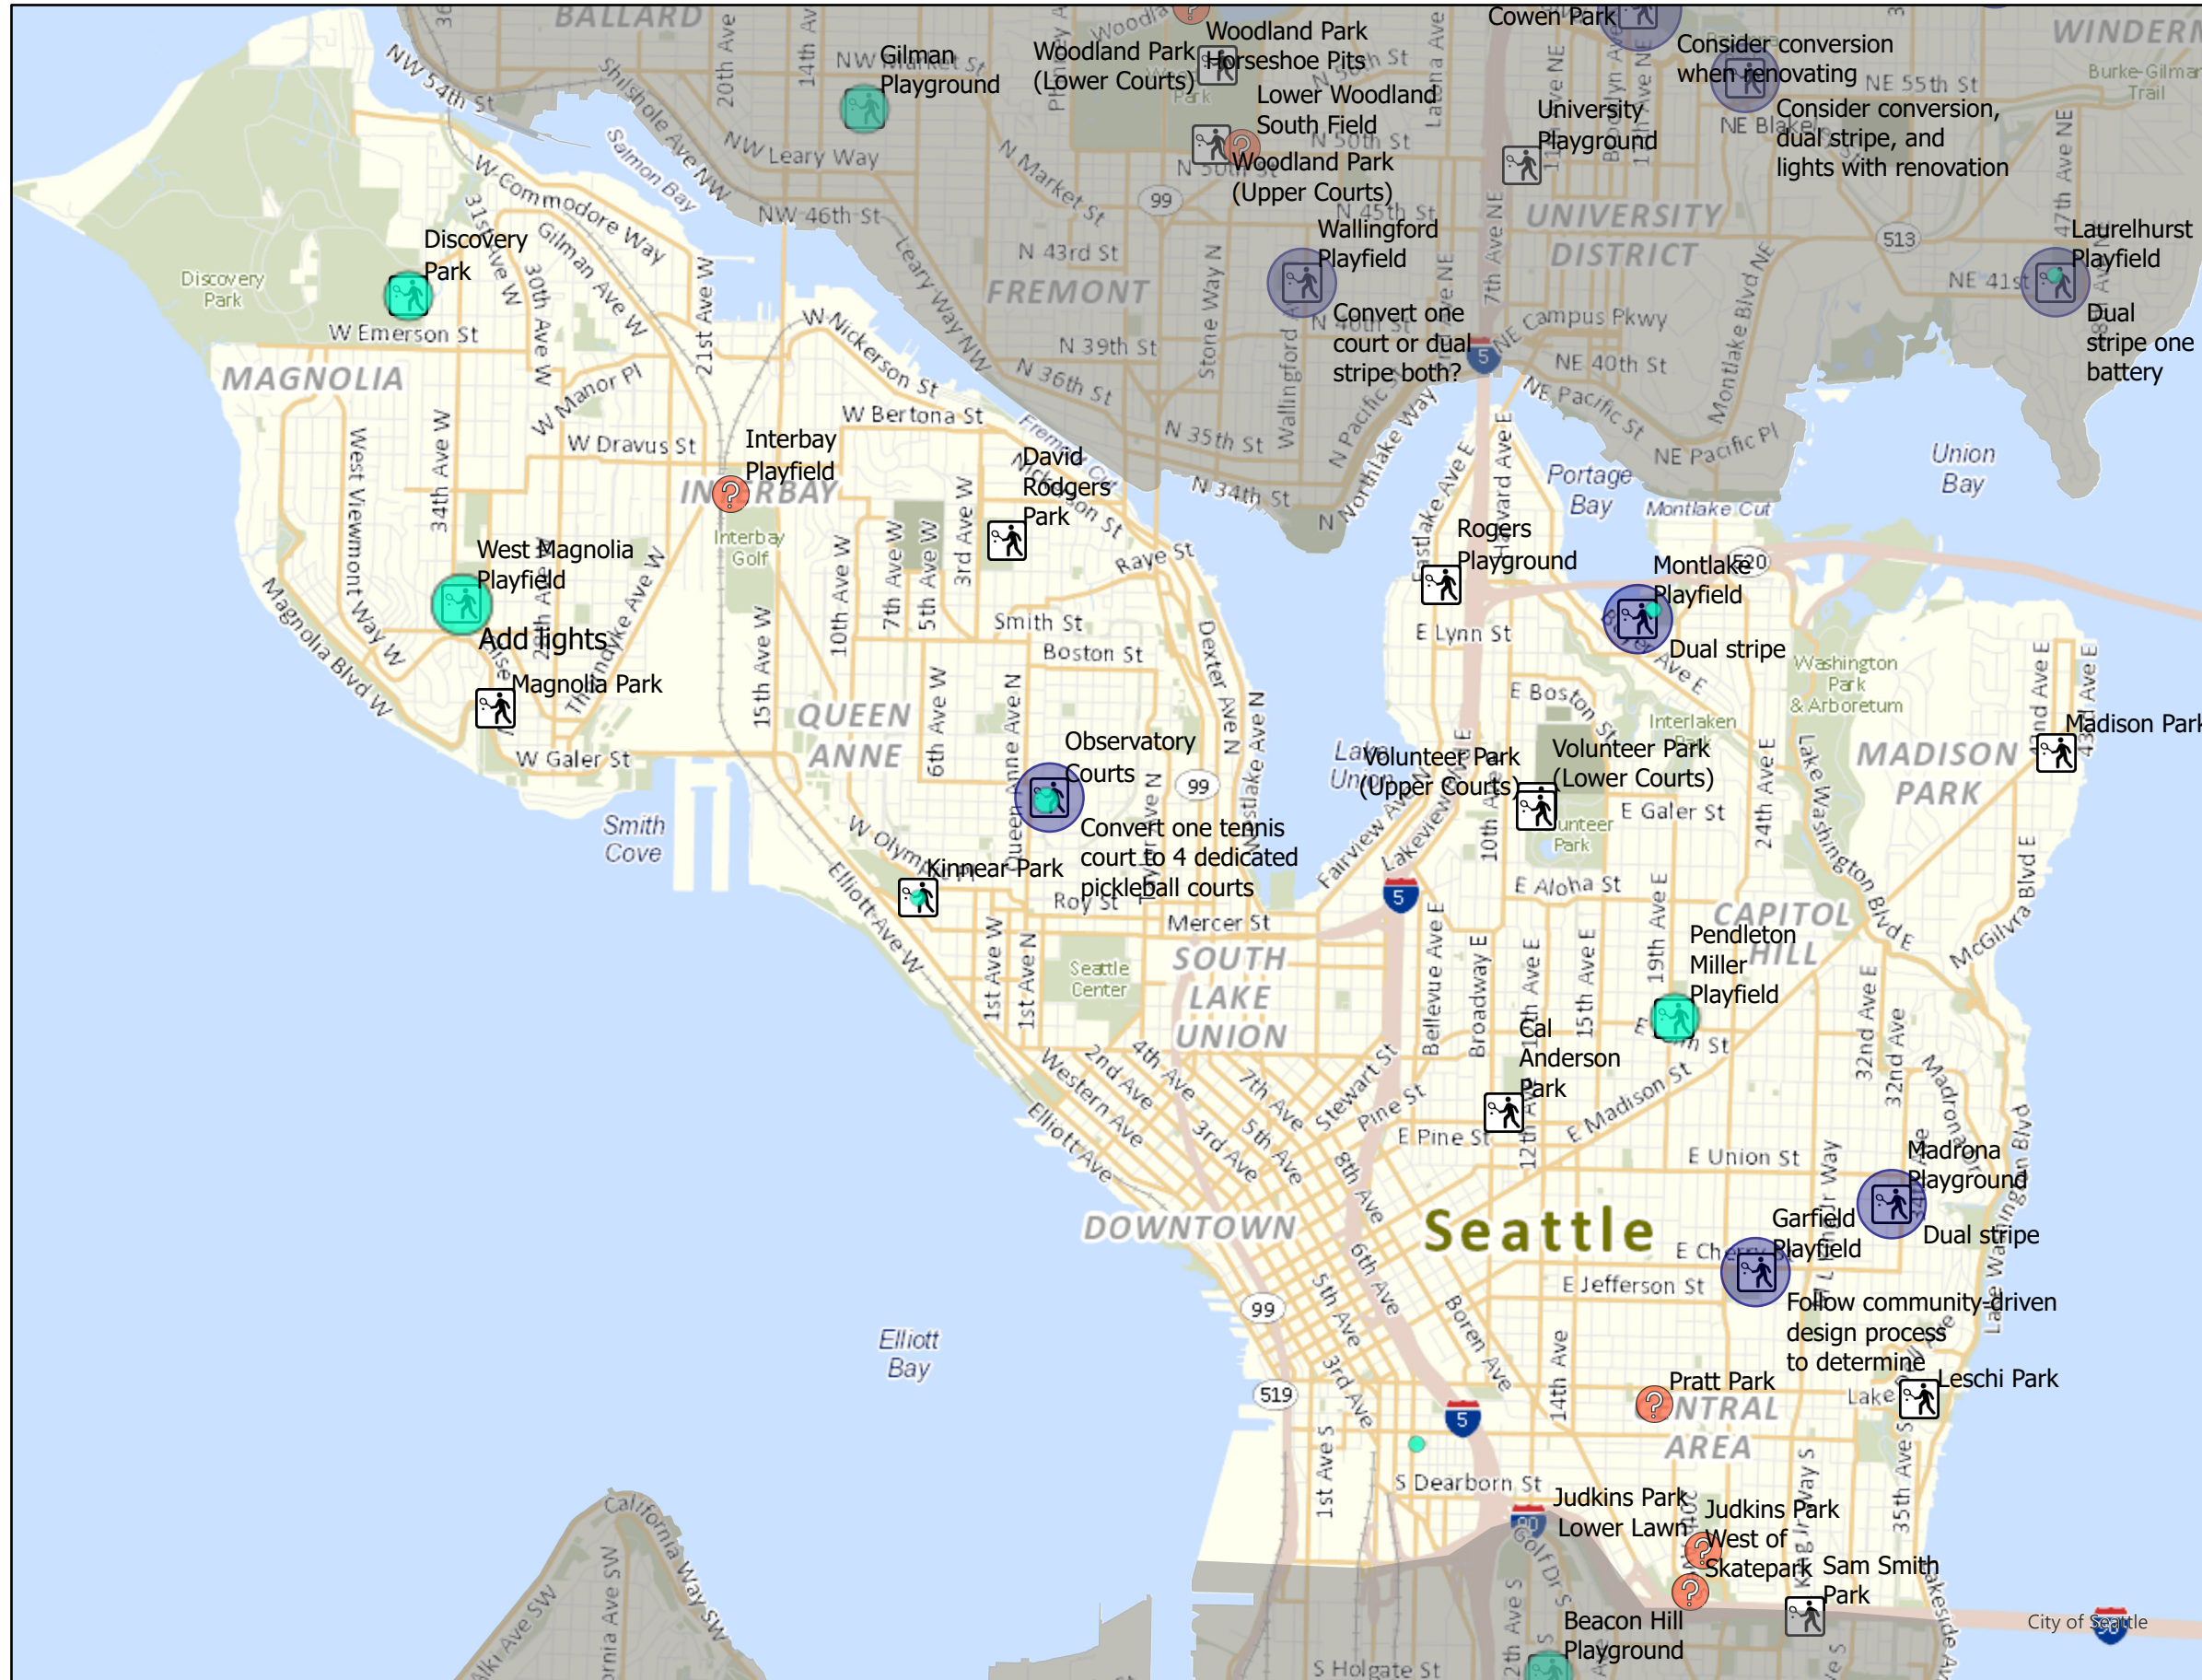

Central DRAFT Dual Stripe and Conversion Options

Currently Existing and Planned Outdoor Pickleball Courts

Pickleball Courts

Dual Striping/Conversion Candidates

Pickleball Courts

Dedicated Court Candidates

Existing Tennis Courts

Seattle Parks & Recreation

©2022, CITY OF SEATTLE
All rights reserved.

No warranties of any sort, including accuracy, fitness or merchantability accompany this product.

Map date: May 18th, 2022