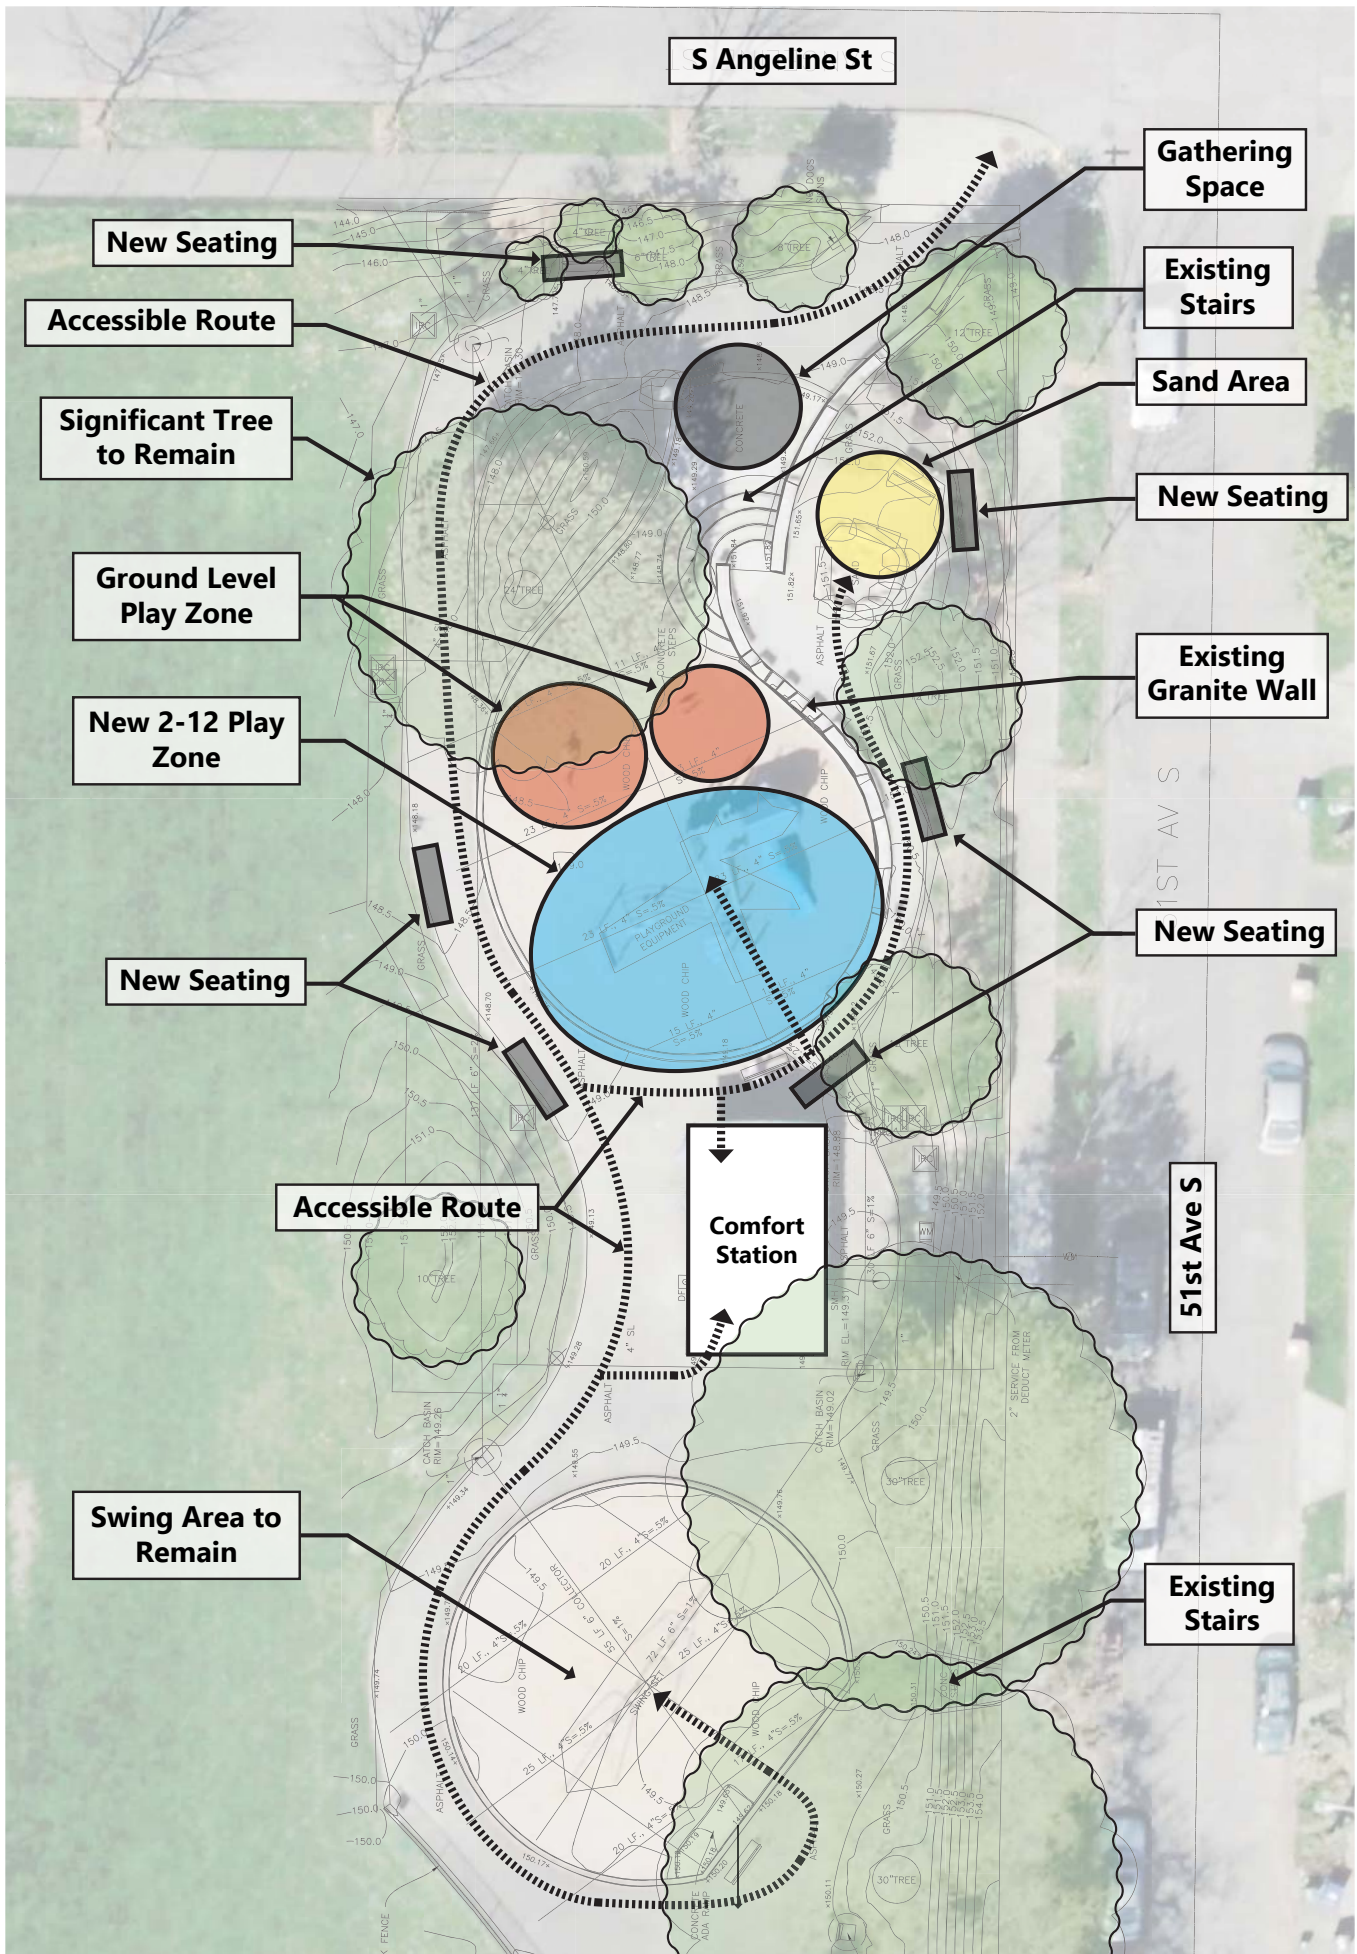

Title:	Lakewood Park Play Area Renovation
Location:	4800 50th Ave S, Seattle, WA 98118
Scope:	The focus of this project is to renovate the play equipment but retain the play area containment and provide access to the play area that meets the standards of the Americans with Disability Act (ADA).
Project Team:	Planner: Libby Hudson Landscape Architect: David Bader
Project Schedule:	Planning: Q3 2019 - Q4 2019 Design: Q4 2019 - Q1 2020 Construction: Q4 2020
Budget:	Total: \$320,000 CCA: \$198,240
Funding Source:	Seattle Park District

Scope, Schedule, & Budget

Proposed Play Area Layout

Slide

Swing

Spin

Bounce

Balance

Spin

Games

Climb

Sand

Upper Body

Play Activity Types

Nature Themed

Castle Themed

Butterfly Themed

Play Equipment Themes

Questions & Comments