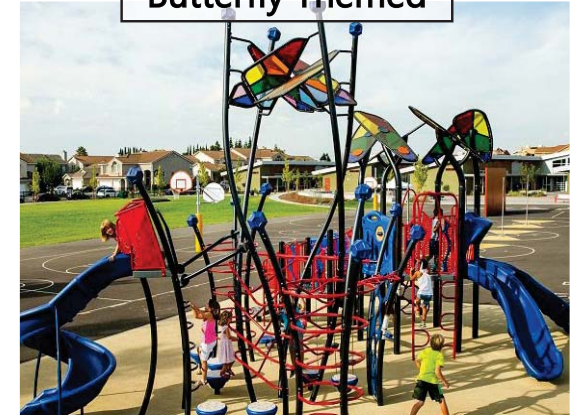

Title:	Lakewood Park Play Area Renovation
Location:	4800 50th Ave S, Seattle, WA 98118
Scope:	The focus of this project is to renovate the play equipment but retain the play area containment and provide access to the play area that meets the standards of the Americans with Disability Act (ADA).
Project Team:	Planner: Libby Hudson Landscape Architect: David Bader
Project Schedule:	Planning: Q3 2019 - Q4 2019 Design: Q4 2019 - Q1 2020 Construction: Q4 2020
Budget:	Total: \$320,000 CCA: \$198,240
Funding Source:	Seattle Park District

Scope, Schedule, & Budget

Proposed Play Area Layout

Slide

Swing

Spin

Bounce

Balance

Spin

Games

Climb

Sand

Upper Body

Play Activity Types

Nature Themed

Castle Themed

Butterfly Themed