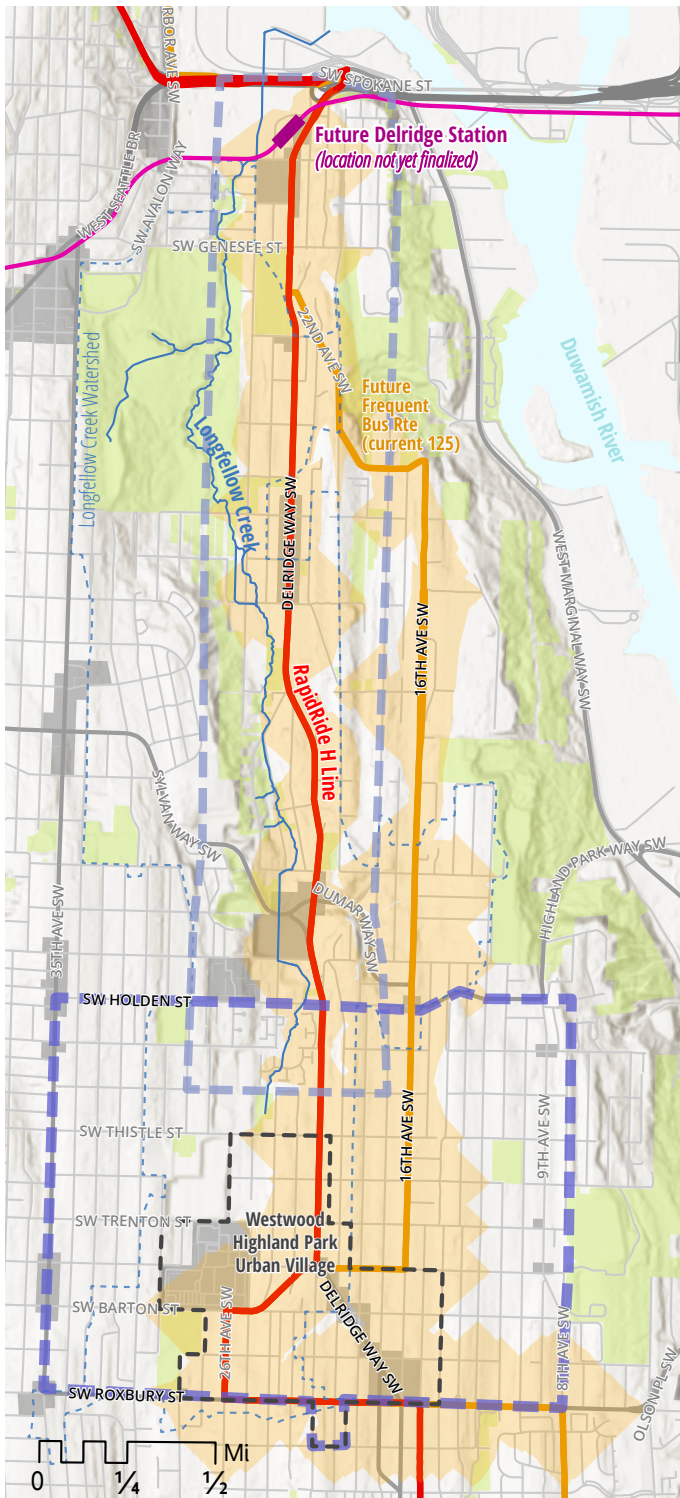

Asalkii hore

Gu'ga 2022

La wadaag,
Baro & Aragtida
Xagaaga- Dayrta

Baadh Fikradaha
& Xeeladaha
TBD

Dhamaystirka
Qorshaha
TBD

Fulin

TBD

- Proposed South Delridge Planning Area (boundary to be determined by community)
- North Delridge Planning Area (Action Plan completed in 2018)
- Delridge Station Transit Service Area (1/4-mi walk from bus stops)
- Commercial areas (zoned for commercial/mix-use)

Nala soo xiriir

Fadlan iimayl noogu soo dir su'aalo, ama lagu daro liiskeena boostada. Marka aad nala soo xidhiidho, fadlan noo soo sheeg haddii aad u baahan tahay turjumaan.

Qorshaha Waxqabadka South Delridge