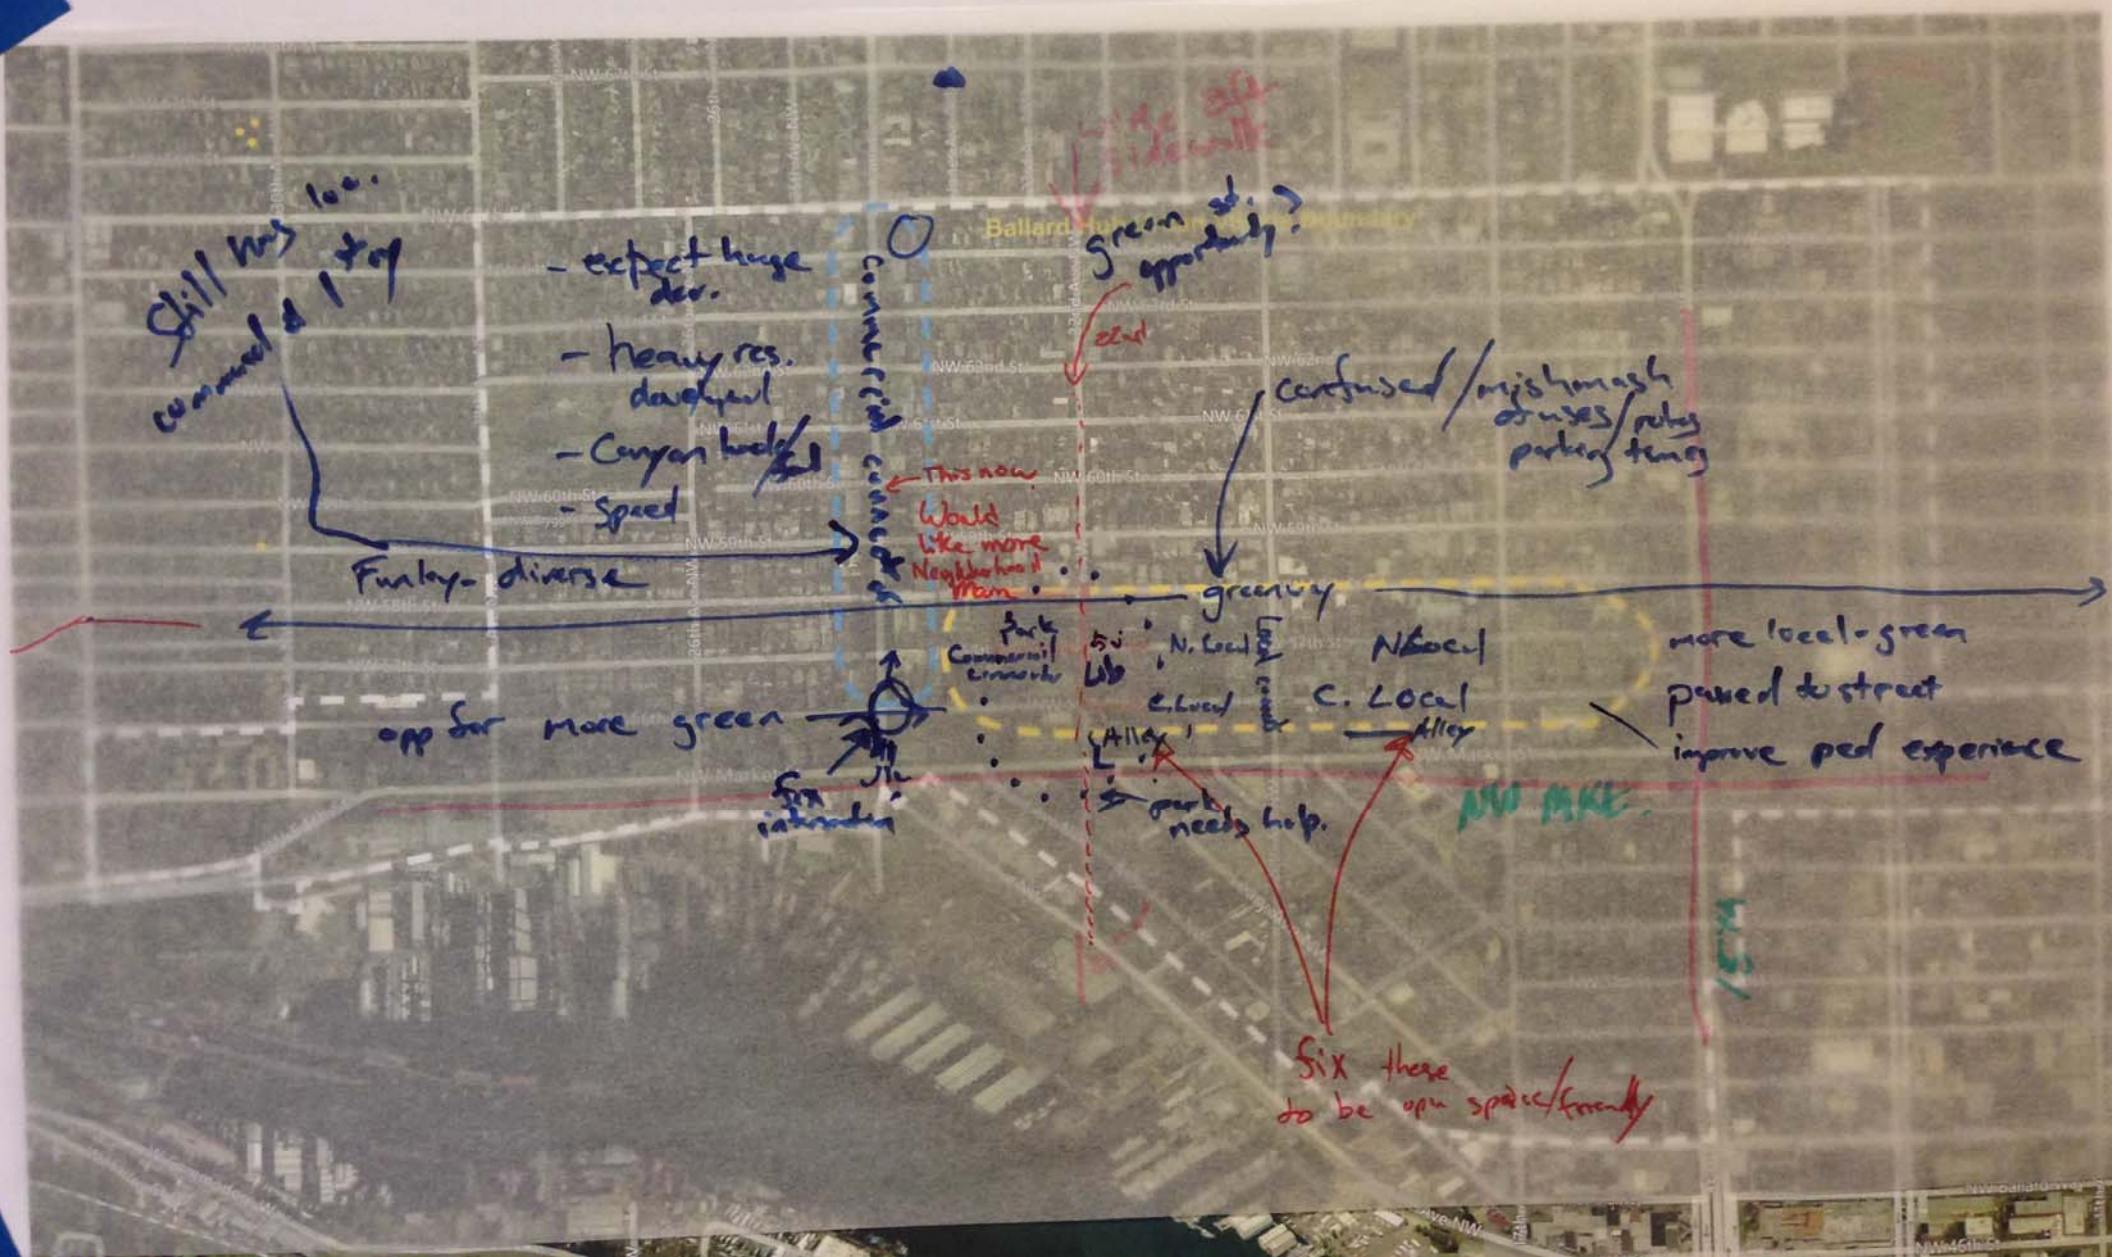

GROUP 2

Ballard Hub Urban Village Boundary
Urban Design Framework Focus Area
Our recommendations will likely focus on this core area of Ballard.