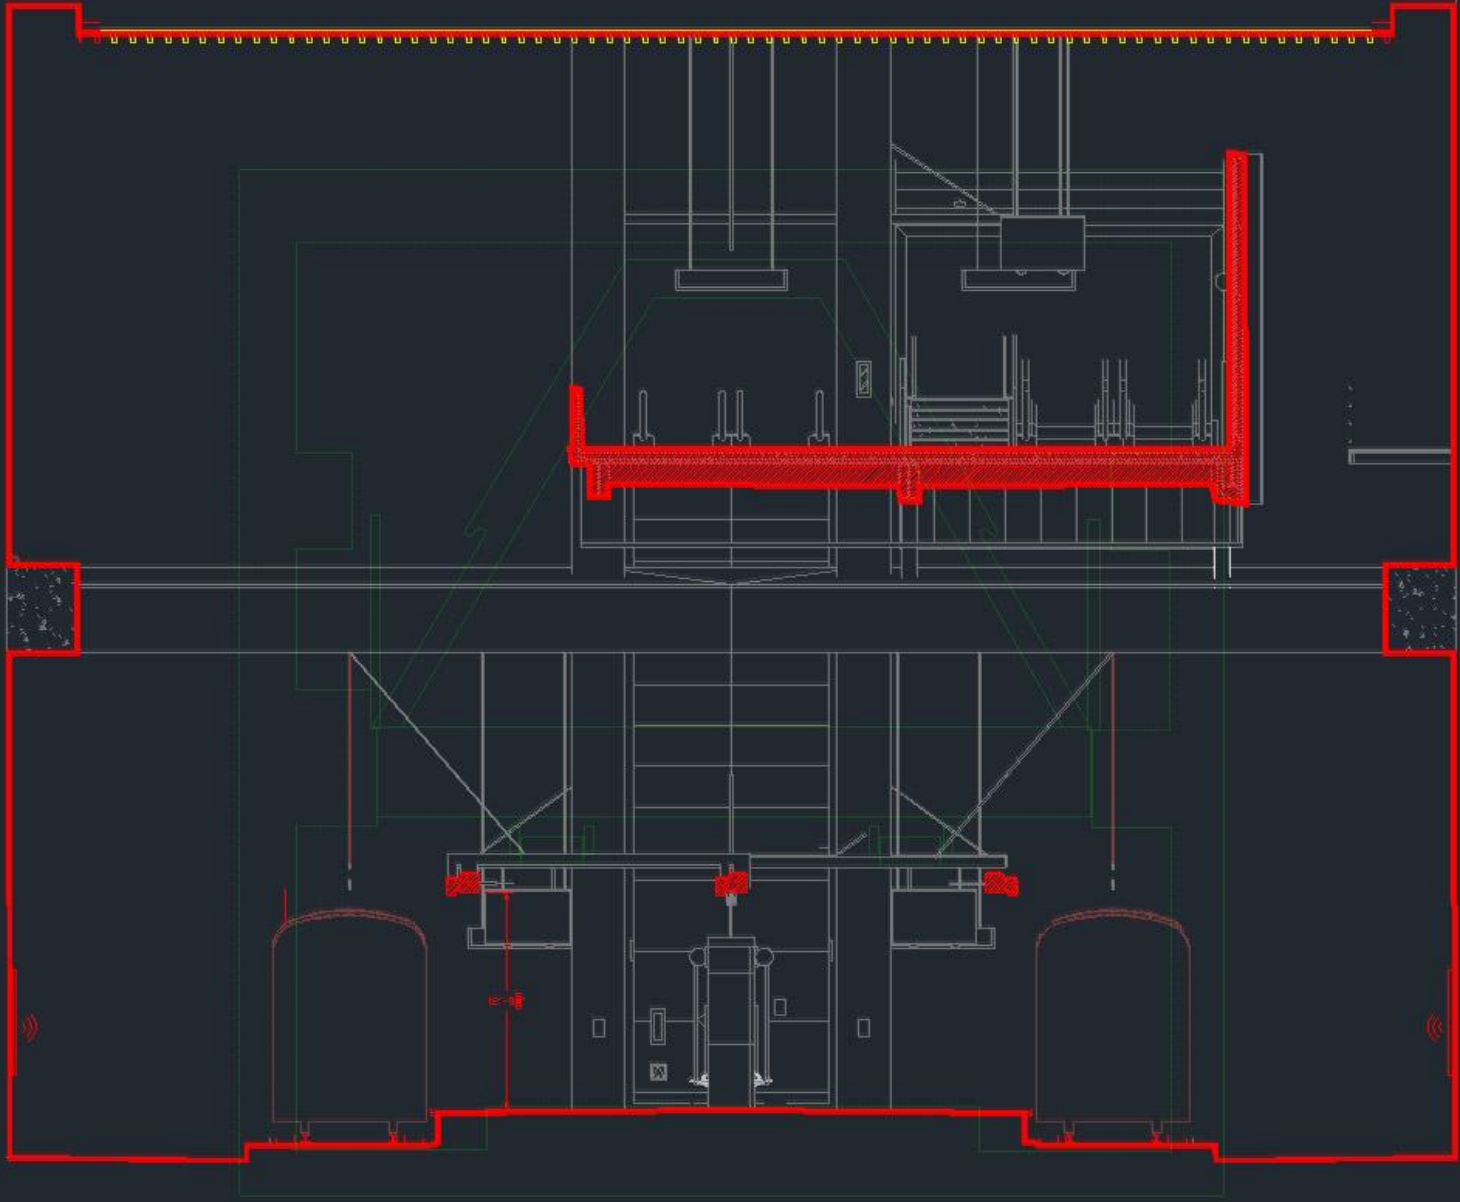

31'

EXIT

lighting

lighting

lighting

lighting comparison

sprinklers + pipes

sprinklers + pipes