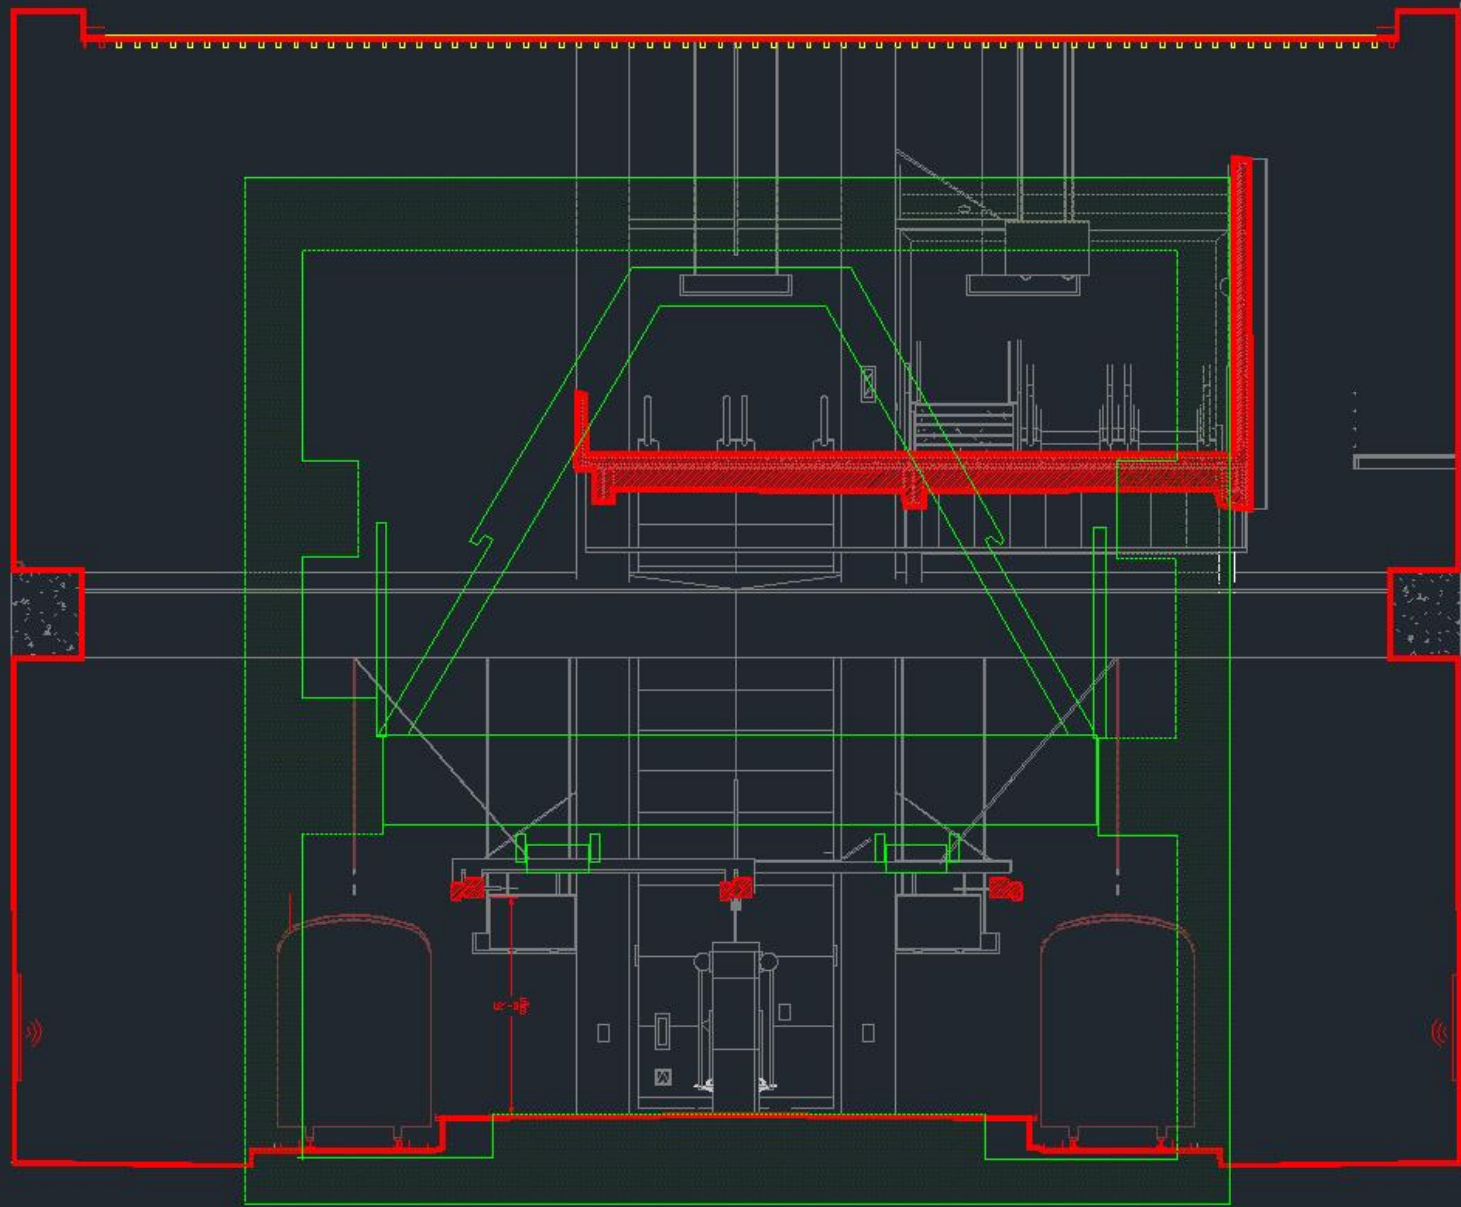

31'

EXIT

lighting

lighting

lighting

lighting comparison

sprinklers + pipes

sprinklers + pipes