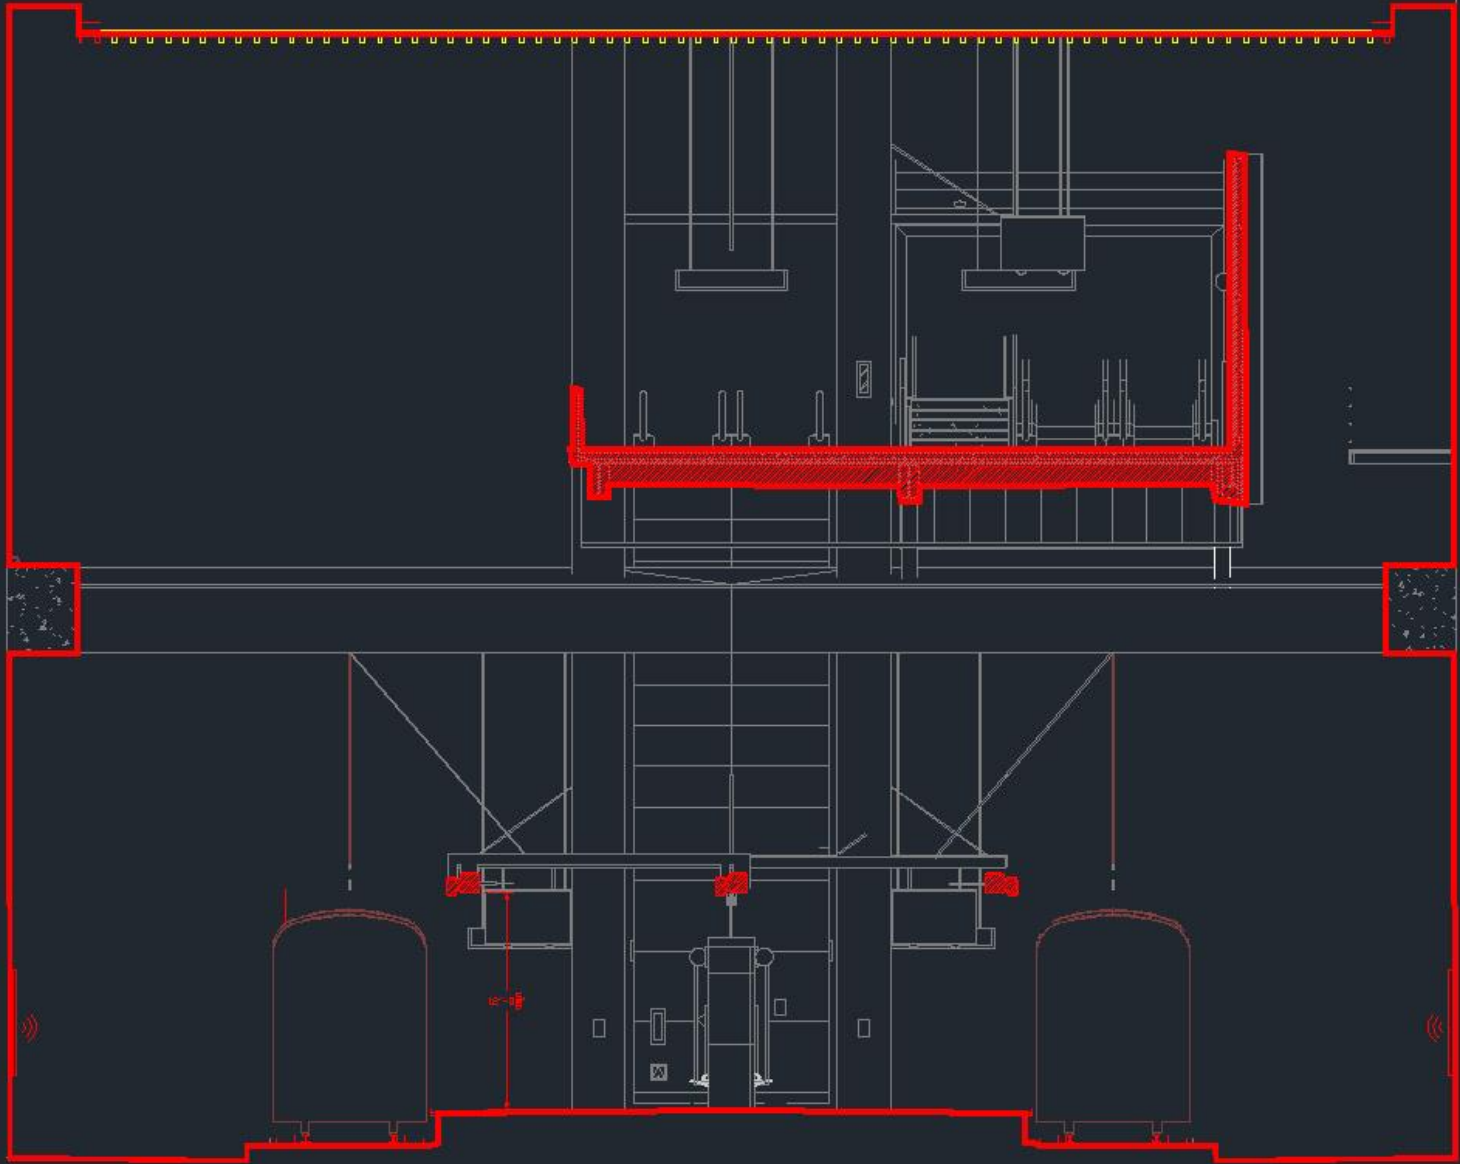

31'

EXIT

lighting

lighting

lighting

lighting comparison

sprinklers + pipes

sprinklers + pipes