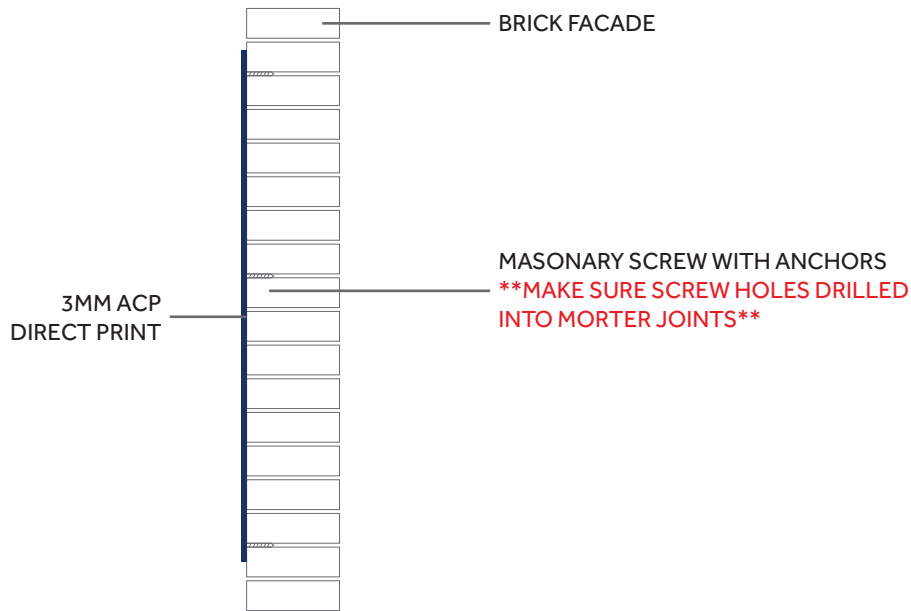

QTY 1

SIDE VIEW

A 3MM ACP DIRECT PRINT

EXISTING SIGNS
WILL BE REMOVED
BY CLIENT